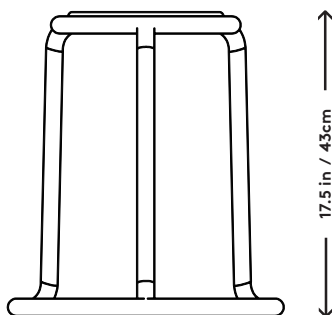

## Champ Stool

Visibility, 2016

<b>Product Type</b>	Stool
<b>Materials</b>	Aluminum, Ash
<b>Dimensions</b>	Dia 16" x H 17.5" Dia 40.6cm x H 43cm
<b>Finishes</b>	<ul style="list-style-type: none"><li>● Cream</li><li>● Black</li><li>● Blue</li><li>● Grey</li></ul>
<b>Weight</b>	5lbs 2.3kgs
<b>Packaging</b>	L 18" x W 18" x H 24" L 46cm x W 46cm x H 61cm
<b>Package Weight</b>	15lbs 7kgs
<b>Lead Time</b>	6-8 weeks

← 16 in / 40.6cm →

↑ 17.5 in / 43cm ↓