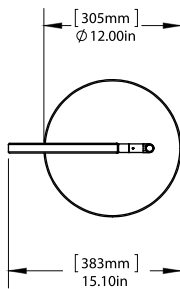

Discus Floor

Discus is a spare and graphically compelling lighting collection. Made from modular components, the design is adaptable for spaces ranging from intimate to monumental. Dimmable LEDs cast a warm diffused light through both sides of each rotatable disc.

<u>Designer</u>	Jamie Gray, 2014
<u>Collection</u>	Discus
<u>Product Type</u>	Floor Lamp
<u>Dimensions</u>	L 15.1" x W 12" x H 56.8" L 38.4cm x W 30.5cm x H 144.3cm
<u>Weight</u>	19.5lbs / 9kgs
<u>Materials</u>	Brass, Aluminum, Glass, LEDs, Marble
<u>Finishes</u>	● Satin Brass ● Satin Blackened Brass ● Carrara ● Nero Marquina
<u>Light Source</u>	3528 LEDs / CRI 90
<u>Wattage</u>	15.7W
<u>Voltage</u>	120V / 220V
<u>Color Temperature</u>	2700k / 3000k
<u>Lumens</u>	420.4
<u>Dimming</u>	Inline dimmer switch
<u>Packaging Dimensions</u>	L 60" x W 19" x H 16" L 152.4cm x W 48.3cm x H 40.6cm
<u>Packaging Weight</u>	40lbs / 18kgs
<u>Lead Time</u>	10-12 weeks