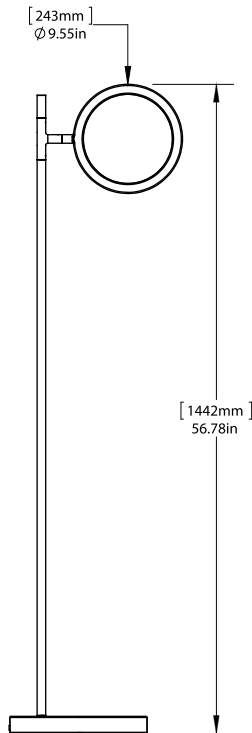

Discus Floor

Discus is a spare and graphically compelling lighting collection. Made from modular components, the design is adaptable for spaces ranging from intimate to monumental. Dimmable LEDs cast a warm diffused light through both sides of each rotatable disc.

<u>Designer</u>	Jamie Gray, 2014
<u>Collection</u>	Discus
<u>Product Type</u>	Floor Lamp
<u>Dimensions</u>	L 15.1" x W 12" x H 56.8" L 38.4cm x W 30.5cm x H 144.3cm
<u>Weight</u>	19.5lbs / 9kgs
<u>Materials</u>	Brass, Aluminum, Glass, LEDs, Marble
<u>Finishes</u>	<ul style="list-style-type: none"> ● Satin Brass ● Satin Blackened Brass ● Carrara ● Nero Marquina
<u>Light Source</u>	3528 LEDs / CRI 90
<u>Wattage</u>	15.7W
<u>Voltage</u>	120V / 220V
<u>Color Temperature</u>	2700k / 3000k
<u>Lumens</u>	420.4
<u>Dimming</u>	Inline dimmer switch
<u>Packaging Dimensions</u>	L 60" x W 19" x H 16" L 152.4cm x W 48.3cm x H 40.6cm
<u>Packaging Weight</u>	40lbs / 18kgs
<u>Lead Time</u>	10-12 weeks