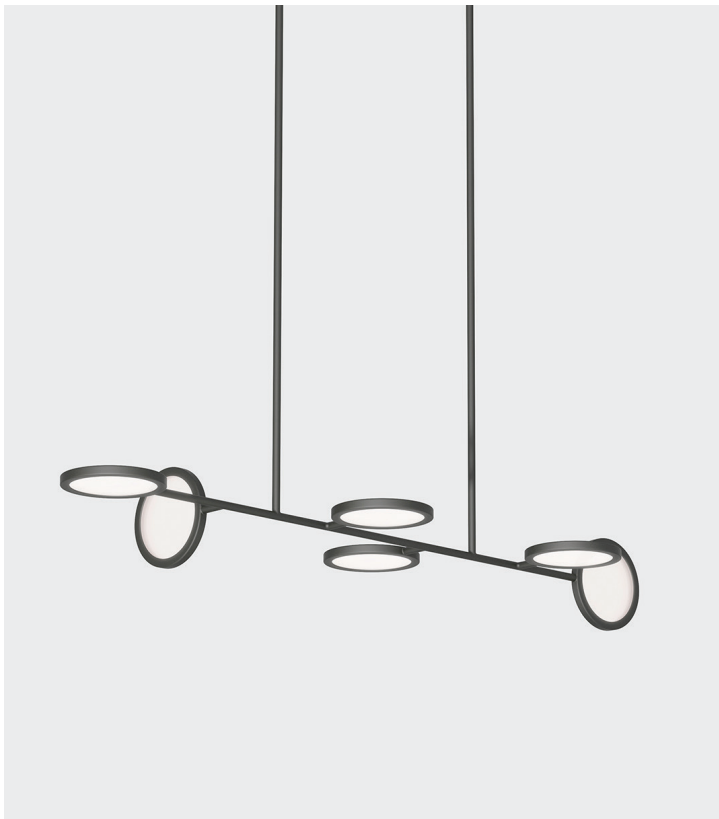

## Disc Horizontal 6

Jamie Gray, 2017

<b>Product Type</b>	Chandelier
<b>Materials</b>	Brass, Aluminum, Glass, LEDs
<b>Dimensions</b>	L 75" x W 24.6" x H 9.6" L 190.5cm x W 62.5cm x H 24.4cm
<b>Finishes</b>	● Satin Brass ● Satin Blackened Brass
<b>Weight</b>	45lbs 20kgs
<b>Packaging</b>	L 78" x W 28" x H 6" L 198.1cm x W 71.1cm x H 15.2cm
<b>Package Weight</b>	150lbs 68kgs
<b>Lead Time</b>	8-10 weeks
<b>Light Source</b>	3528 LEDs 2700k or 3000k 2422lm 92.3W 120V / 220V input
<b>LED Driver</b>	NPF-120D-24
<b>Dimming</b>	0-10V
<b>Canopy</b>	Dia 10.75" x H 1.75" / Dia 27.3cm x H 4.45cm Canopies (Provided)
<b>Drop Length</b>	36" / 91.4cm drop provided Custom drops are made per order and cannot be adjusted on site
<b>Certification</b>	UL, CE

### UPON ORDERING THIS FIXTURE

Specify the required drop length, LED color temperature and if the driver will be installed locally or remotely.