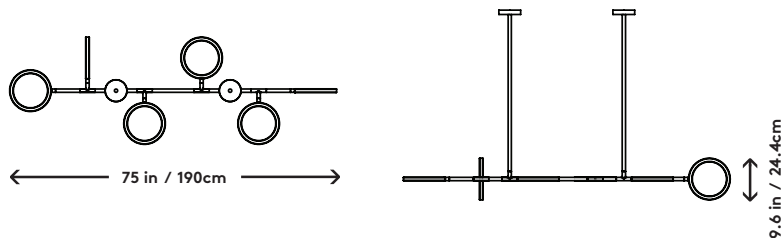

## Disc Horizontal 6

Jamie Gray, 2017

<b>Product Type</b>	Chandelier
<b>Materials</b>	Brass, Aluminum, Glass, LEDs
<b>Dimensions</b>	L 75" x W 24.6" x H 9.6" L 190.5cm x W 62.5cm x H 24.4cm
<b>Finishes</b>	● Satin Brass ● Satin Blackened Brass
<b>Weight</b>	45lbs 20kgs
<b>Packaging</b>	L 78" x W 28" x H 6" L 198.1cm x W 71.1cm x H 15.2cm
<b>Package Weight</b>	150lbs 68kgs
<b>Lead Time</b>	8-10 weeks
<b>Light Source</b>	3528 LEDs 2700k or 3000k 2422lm 92.3W 120V / 220V input
<b>LED Driver</b>	NPF-120D-24
<b>Dimming</b>	0-10V
<b>Canopy</b>	Dia 10.75" x H 1.75" / Dia 27.3cm x H 4.45cm Canopies (Provided)
<b>Drop Length</b>	36" / 91.4cm drop provided Custom drops are made per order and cannot be adjusted on site
<b>Certification</b>	UL, CE

### UPON ORDERING THIS FIXTURE

Specify the required drop length, LED color temperature and if the driver will be installed locally or remotely.