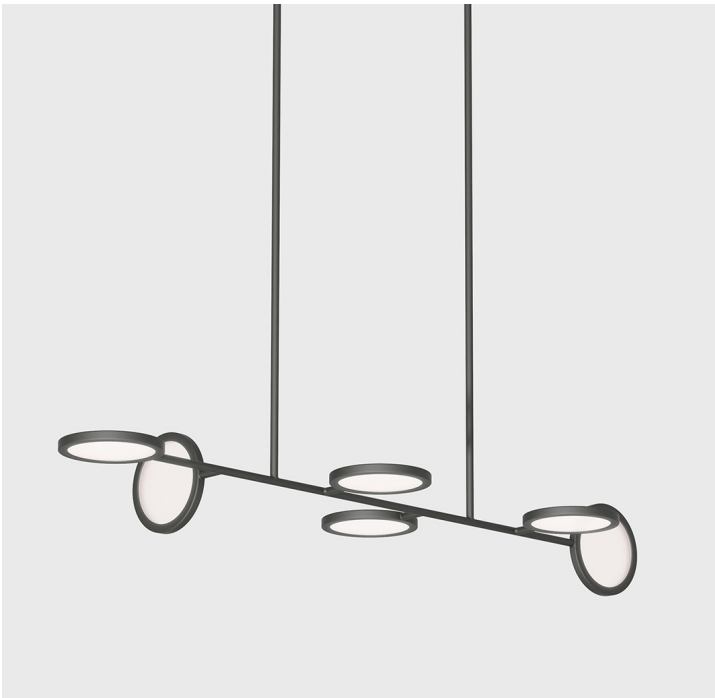

# Discus Horizontal 6

Discus is a spare and graphically compelling lighting collection. Made from modular components, the design is adaptable for spaces ranging from intimate to monumental. Dimmable LEDs cast a warm diffused light through both sides of each rotatable disc.

<u>Designer</u>	Jamie Gray, 2017
<u>Collection</u>	Discus
<u>Product Type</u>	Chandelier
<u>Dimensions</u>	L 75" x W 24.6" x H 43.5" L 190.5cm x W 62.5cm x H 110.5cm
<u>Weight</u>	45lbs / 20kgs
<u>Materials</u>	Brass, Aluminum, Glass, LEDs
<u>Finishes</u>	<ul style="list-style-type: none"> <li>● Satin Brass</li> <li>● Satin Blackened Brass</li> <li>● Off White (two-tone)</li> <li>● Blue Sapphire (two-tone)</li> <li>● Ocean Green (two-tone)</li> </ul>
<u>Canopy</u>	Two 5" / 12.7cm canopy supplied *for remote driver installation
<u>Drop Length</u>	Dimensions include 36" / 91.4cm standard drop length. Drops are made to order and cannot be adjusted on site.
<u>Light Source</u>	3528 LEDs / CRI 90 120V / 240V Driver supplied
<u>Wattage</u>	92.3W
<u>Voltage</u>	24V
<u>Color Temperature</u>	2700K / 3000K
<u>Lumens</u>	2522
<u>Dimming</u>	1-10V DC Dimming, 10V PWM, Resistance Dimming
<u>Certifications</u>	UL Certified
<u>Packaging Dimensions</u>	Wooden Crate L 80" x W 30" x H 15" L 203cm x W 76cm x H 38cm
<u>Packaging Weight</u>	200lbs / 91kgs
<u>Lead Time</u>	10-12 weeks