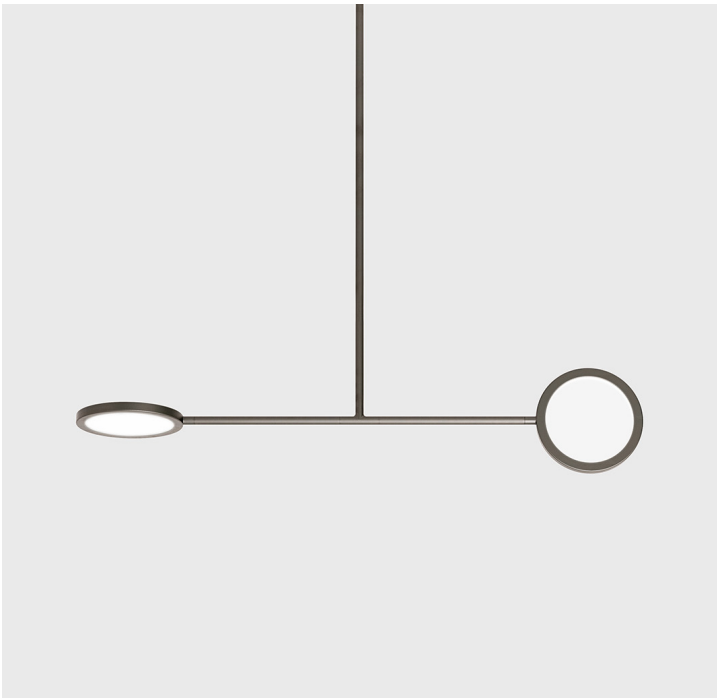

Discus 2

Discus is a spare and graphically compelling lighting collection. Made from modular components, the design is adaptable for spaces ranging from intimate to monumental. Dimmable LEDs cast a warm diffused light through both sides of each rotatable disc.

<u>Designer</u>	Jamie Gray, 2014
<u>Collection</u>	Discus
<u>Product Type</u>	Pendant
<u>Dimensions</u>	L 50.5" x W 9.6" x H 43.6" L 128cm x W 24.4cm x H 110.7cm
<u>Weight</u>	10lbs / 5kgs
<u>Materials</u>	Brass, Aluminum, Glass, LEDs
<u>Finishes</u>	<ul style="list-style-type: none"> ● Satin Brass ● Satin Blackened Brass ● Off White (two-tone) ● Blue Sapphire (two-tone) ● Ocean Green (two-tone)
<u>Canopy</u>	5" / 12.7cm supplied *driver fits in canopy
<u>Drop Length</u>	Dimensions include 36" / 91.4cm standard drop length. Drops are made to order and cannot be adjusted on site.
<u>Light Source</u>	3528 LEDs / CRI 90
<u>Wattage</u>	31.4W
<u>Voltage</u>	120V / 220V
<u>Color Temperature</u>	2700k / 3000k
<u>Lumens</u>	841
<u>Dimming</u>	120V: Triac, 1-10 dimming 220V: 1-10 dimming
<u>Packaging Dimensions</u>	Wooden Crate L 40" x W 48" x H 14" L 101.6cm x W 122cm x H 35.5cm
<u>Packaging Weight</u>	45lbs / 20kgs
<u>Lead Time</u>	10-12 weeks