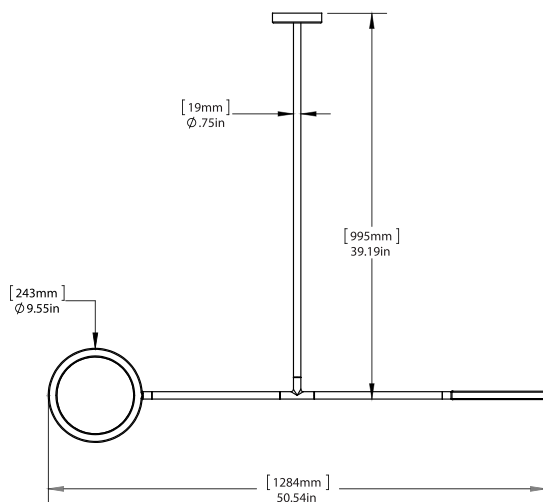

<u>Designer</u>	Jamie Gray, 2014
<u>Collection</u>	Discus
<u>Product Type</u>	Pendant
<u>Dimensions</u>	L 50.5" x W 9.6" x H 43.6" L 128cm x W 24.4cm x H 110.7cm
<u>Weight</u>	10lbs / 5kgs
<u>Materials</u>	Brass, Aluminum, Glass, LEDs
<u>Finishes</u>	<ul style="list-style-type: none"> ● Satin Brass ● Satin Blackened Brass ● Off White (two-tone) ● Blue Sapphire (two-tone) ● Ocean Green (two-tone)
<u>Canopy</u>	5" / 12.7cm supplied *driver fits in canopy
<u>Drop Length</u>	Dimensions include 36" / 91.4cm standard drop length. Drops are made to order and cannot be adjusted on site.
<u>Light Source</u>	3528 LEDs / CRI 90
<u>Wattage</u>	31.4W
<u>Voltage</u>	120V / 220V
<u>Color Temperature</u>	2700k / 3000k
<u>Lumens</u>	841
<u>Dimming</u>	120V: Triac, 1-10 dimming 220V: 1-10 dimming
<u>Packaging Dimensions</u>	Wooden Crate L 40" x W 48" x H 14" L 101.6cm x W 122cm x H 35.5cm
<u>Packaging Weight</u>	45lbs / 20kgs
<u>Lead Time</u>	10-12 weeks