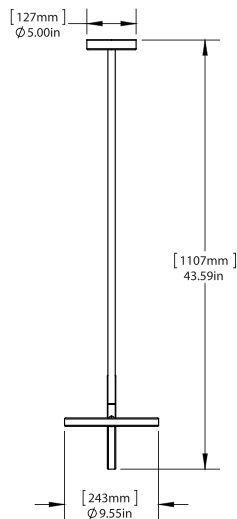

<u>Designer</u>	Jamie Gray, 2014
<u>Collection</u>	Discus
<u>Product Type</u>	Pendant
<u>Dimensions</u>	L 50.5" x W 9.6" x H 43.6" L 128cm x W 24.4cm x H 110.7cm
<u>Weight</u>	10lbs / 5kgs
<u>Materials</u>	Brass, Aluminum, Glass, LEDs
<u>Finishes</u>	<ul style="list-style-type: none"> ● Satin Brass ● Satin Blackened Brass ● Off White (two-tone) ● Blue Sapphire (two-tone) ● Ocean Green (two-tone)
<u>Canopy</u>	5" / 12.7cm supplied *driver fits in canopy
<u>Drop Length</u>	Dimensions include 36" / 91.4cm standard drop length. Drops are made to order and cannot be adjusted on site.
<u>Light Source</u>	3528 LEDs / CRI 90
<u>Wattage</u>	31.4W
<u>Voltage</u>	120V / 220V
<u>Color Temperature</u>	2700k / 3000k
<u>Lumens</u>	841
<u>Dimming</u>	120V: Triac, 1-10 dimming 220V: 1-10 dimming
<u>Packaging Dimensions</u>	Wooden Crate L 40" x W 48" x H 14" L 101.6cm x W 122cm x H 35.5cm
<u>Packaging Weight</u>	45lbs / 20kgs
<u>Lead Time</u>	10-12 weeks