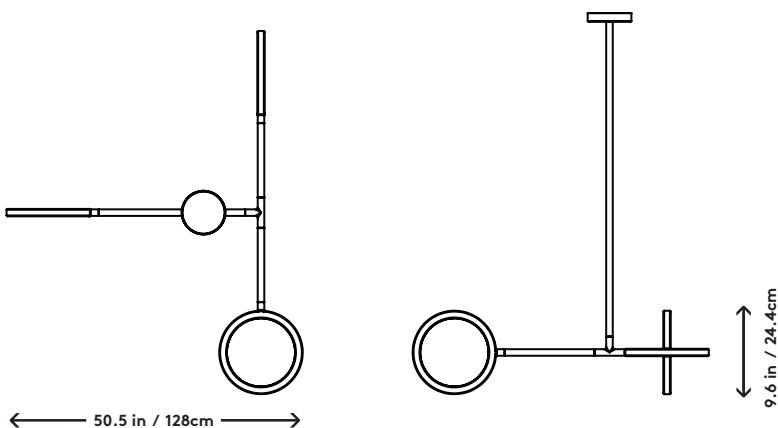

Discus 3
Jamie Gray, 2014

Product Type	Pendant
Materials	Brass, Aluminum, Glass, LEDs
Dimensions	L 41.5" x W 33.8" x H 9.6" L 105.4cm x W 85.9cm x H 24.4cm
Finishes	● Satin Brass ● Satin Blackened Brass
Weight	12.5lbs 5.7kgs
Packaging	L 48" x W 6" x H 42" L 122cm x W 15.2cm x H 106.9cm
Package Weight	20lbs 9.1kgs
Lead Time	8-10 weeks
Light Source	3528 LEDs 2700k or 3000k 1261lm 47.2W 120V / 220V input
LED Driver	RCL050-1050A
Dimming	120V: Triac, 0-10V, ELV 220V: 0-10V
Canopy	Dia 6.75" x H 1.33" / Dia 17.2cm x H 3.4cm Canopy (Provided)
Drop Length	36" / 91.4cm drop provided Custom drops are made per order and cannot be adjusted on site
Certification	UL, CE

UPON ORDERING THIS FIXTURE
Specify the required drop length, LED color temperature and if the driver will be installed locally or remotely.