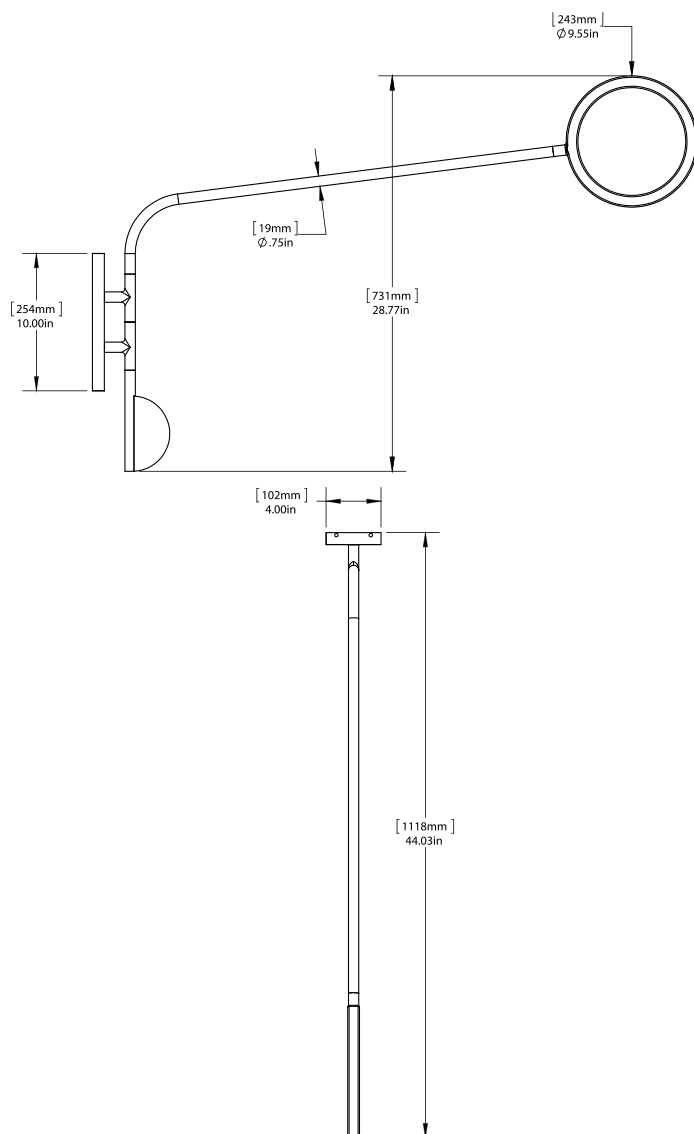

# Discus Swing Arm Sconce

Discus is a spare and graphically compelling lighting collection. Made from modular components, the design is adaptable for spaces ranging from intimate to monumental. Dimmable LEDs cast a warm diffused light through both sides of each rotatable disc.

<u>Designer</u>	Jamie Gray, 2014
<u>Collection</u>	Discus
<u>Product Type</u>	Sconce
<u>Dimensions</u>	L 42" x W 10" x H 30" L 106.7cm x W 25.4cm x H 76.2cm
<u>Weight</u>	15lbs / 7kgs
<u>Materials</u>	Brass, Aluminum, Glass, LEDs
<u>Finishes</u>	<ul style="list-style-type: none"> <li>● Satin Brass</li> <li>● Satin Blackened Brass</li> <li>● Off White (two-tone)</li> <li>● Blue Sapphire (two-tone)</li> <li>● Ocean Green (two-tone)</li> </ul>
<u>Light Source</u>	3528 LEDs / CRI 90
<u>Wattage</u>	15.7W
<u>Voltage</u>	120V / 220V
<u>Color Temperature</u>	2700k / 3000k
<u>Lumens</u>	420.4
<u>Dimming</u>	Hardwired for Triac, 1-10V dimming Inline dimmer switch (optional)
<u>Certifications</u>	Hardwired version - UL Certified
<u>Packaging Dimensions</u>	Wooden Crate L 40" x W 48" x H 14" L 101.6cm x W 122cm x H 35.5cm
<u>Packaging Weight</u>	45lbs / 20kgs
<u>Lead Time</u>	10-12 weeks