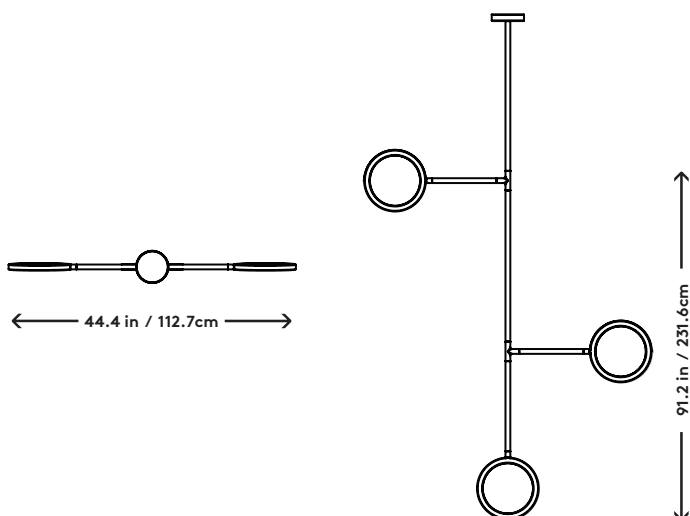

## Discus Vine 3

Jamie Gray, 2016

<b>Product Type</b>	Pendant
<b>Materials</b>	Brass, Aluminum, Glass, LEDs
<b>Dimensions</b>	L 10" x W 44.4" x H 55.2" L 25.4cm x W 112.7cm x H 140.2cm
<b>Finishes</b>	● Satin Brass ● Satin Blackened Brass
<b>Weight</b>	12.5lbs 6kgs
<b>Packaging</b>	L 84" x W 50" x H 14" L 213.4cm x W 127cm x H 35.6cm
<b>Package Weight</b>	150lbs 68kgs
<b>Lead Time</b>	8-10 weeks
<b>Light Source</b>	3528 LEDs 2700k or 3000k 1261lm 47W 120V / 220V input
<b>LED Driver</b>	RCL050-1050A
<b>Dimming</b>	Triac, 0-10V, ELV
<b>Canopy</b>	Dia 6.75" x H 1.33" / Dia 17.2cm x H 3.4cm Canopy (Provided)
<b>Drop Length</b>	36" / 91.4cm drop provided Custom drops are made per order and cannot be adjusted on site
<b>Certification</b>	UL, CE

### UPON ORDERING THIS FIXTURE

Specify the required drop length, LED color temperature and if the driver will be installed locally or remotely.