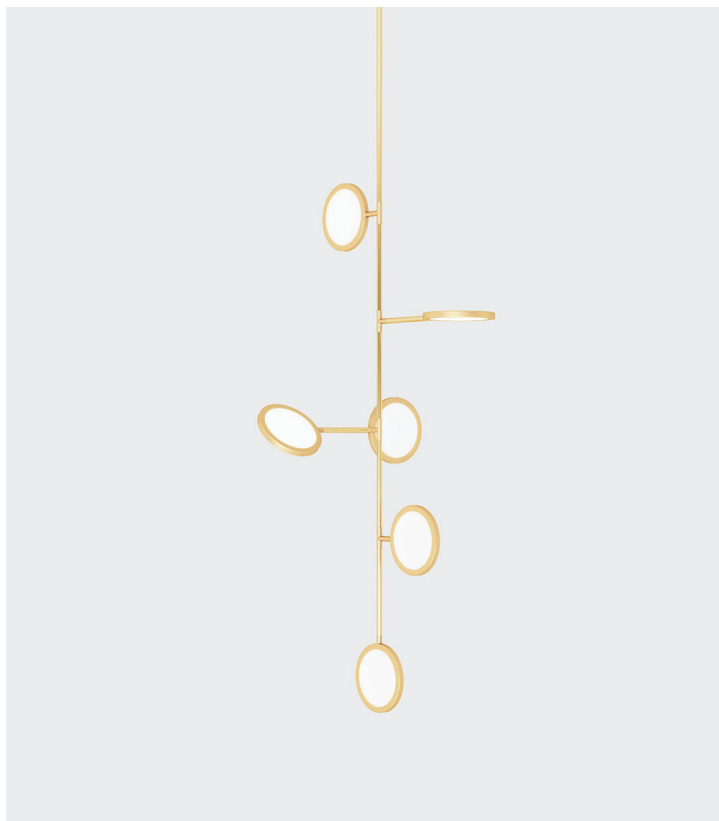

Discus Vine 6

Jamie Gray, 2016

Product Type	Pendant
Materials	Brass, Aluminum, Glass, LEDs
Dimensions	L 10" x W 33.5" x H 71.8" L 25.4cm x W 85cm x H 182.4cm
Finishes	● Satin Brass ● Satin Blackened Brass
Weight	35lbs 16kgs
Packaging	L 38" x W 42" x H 6" L 96.5cm x W 106.7cm x H 15.2cm
Package Weight	150lbs 68kgs
Lead Time	8-10 weeks
Light Source	3528 LEDs 2700k or 3000k 2522lm 94W 120V / 220V input
LED Driver	NPF-120D-24
Dimming	0-10V
Canopy	Dia 10.75" x H 1.75" / Dia 27.3cm x H 4.45cm Canopies (Provided)
Drop Length	36" / 91.4cm drop provided Custom drops are made per order and cannot be adjusted on site
Certification	UL, CE

UPON ORDERING THIS FIXTURE

Specify the required drop length, LED color temperature and if the driver will be installed locally or remotely.