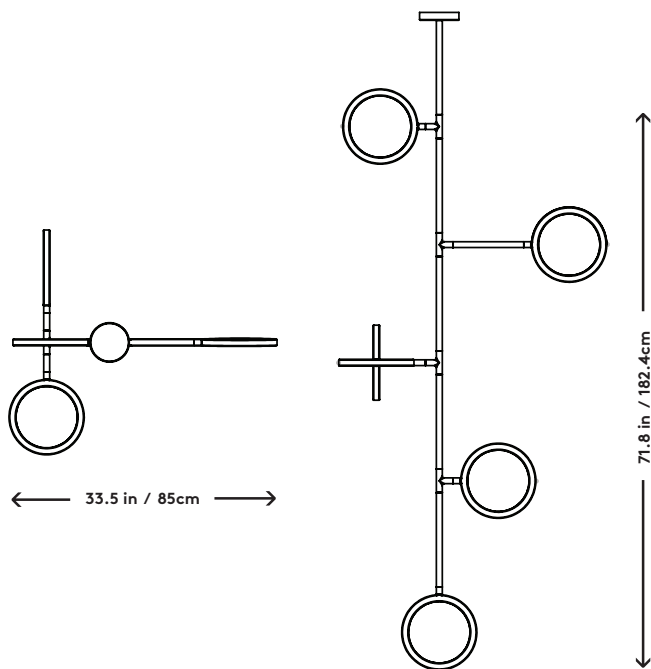

Discus Vine 6

Jamie Gray, 2016

Product Type	Pendant
Materials	Brass, Aluminum, Glass, LEDs
Dimensions	L 10" x W 33.5" x H 71.8" L 25.4cm x W 85cm x H 182.4cm
Finishes	● Satin Brass ● Satin Blackened Brass
Weight	35lbs 16kgs
Packaging	L 38" x W 42" x H 6" L 96.5cm x W 106.7cm x H 15.2cm
Package Weight	150lbs 68kgs
Lead Time	8-10 weeks
Light Source	3528 LEDs 2700k or 3000k 2522lm 94W 120V / 220V input
LED Driver	NPF-120D-24
Dimming	0-10V
Canopy	Dia 10.75" x H 1.75" / Dia 27.3cm x H 4.45cm Canopies (Provided)
Drop Length	36" / 91.4cm drop provided Custom drops are made per order and cannot be adjusted on site
Certification	UL, CE

UPON ORDERING THIS FIXTURE

Specify the required drop length, LED color temperature and if the driver will be installed locally or remotely.