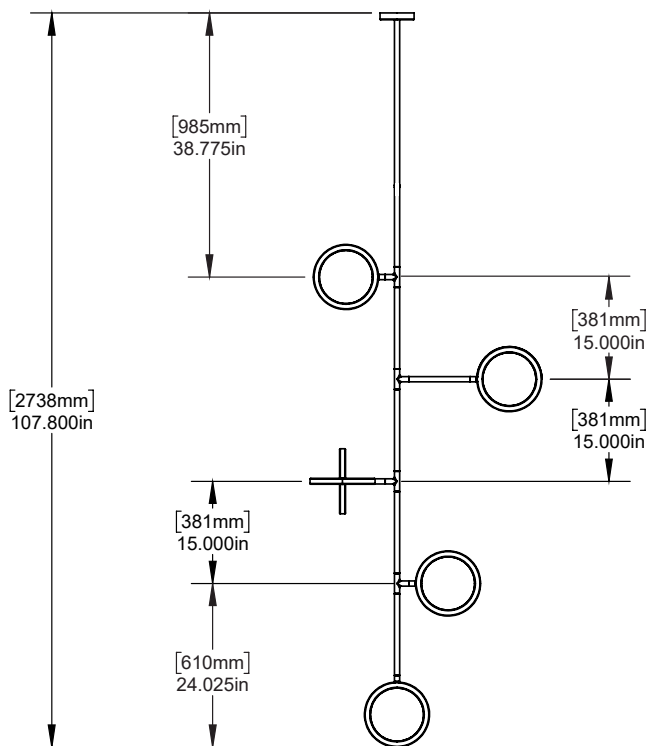

Discus Vine 6

Discus is a spare and graphically compelling lighting collection. Made from modular components, the design is adaptable for spaces ranging from intimate to monumental. Dimmable LEDs cast a warm diffused light through both sides of each rotatable disc.

Designer	Jamie Gray, 2016
Collection	Discus
Product Type	Pendant
Dimensions	L 10" x W 33.5" x H 107.8" L 25.4cm x W 85cm x H 273.8cm
Weight	35lbs / 16kgs
Materials	Brass, Aluminum, Glass, LEDs
Finishes	<ul style="list-style-type: none"> ● Satin Brass ● Satin Blackened Brass ● Off White (two-tone) ● Blue Sapphire (two-tone) ● Ocean Green (two-tone)
Canopy	5" / 12.7cm supplied *for remote driver installation
Drop Length	Dimensions include 36" / 91.4cm standard drop length. Drops are made to order and cannot be adjusted on site.
Light Source	3528 LEDs / CRI 90
Wattage	94W
Voltage	120V / 220V
Color Temperature	2700k / 3000k
Lumens	2522
Dimming	PWM, Resistance, 1-10V dimming
Certifications	UL Certified
Packaging Dimensions	Wooden Crate L 90" x W 50" x H 14" L 228.6cm x W 127cm x H 35.6cm
Packaging Weight	250lbs / 113kgs
Lead Time	10-12 weeks