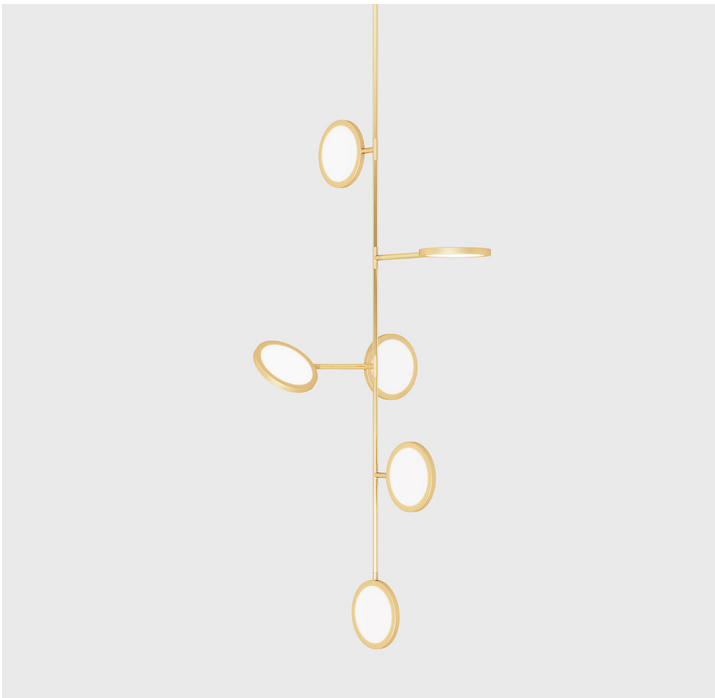

Discus Vine 6

Discus is a spare and graphically compelling lighting collection. Made from modular components, the design is adaptable for spaces ranging from intimate to monumental. Dimmable LEDs cast a warm diffused light through both sides of each rotatable disc.

Designer	Jamie Gray, 2016
Collection	Discus
Product Type	Pendant
Dimensions	L 10" x W 33.5" x H 107.8" L 25.4cm x W 85cm x H 273.8cm
Weight	35lbs / 16kgs
Materials	Brass, Aluminum, Glass, LEDs
Finishes	<ul style="list-style-type: none"> ● Satin Brass ● Satin Blackened Brass ● Off White (two-tone) ● Blue Sapphire (two-tone) ● Ocean Green (two-tone)
Canopy	5" / 12.7cm supplied *for remote driver installation
Drop Length	Dimensions include 36" / 91.4cm standard drop length. Drops are made to order and cannot be adjusted on site.
Light Source	3528 LEDs / CRI 90
Wattage	94W
Voltage	120V / 220V
Color Temperature	2700k / 3000k
Lumens	2522
Dimming	PWM, Resistance, 1-10V dimming
Certifications	UL Certified
Packaging Dimensions	Wooden Crate L 90" x W 50" x H 14" L 228.6cm x W 127cm x H 35.6cm
Packaging Weight	250lbs / 113kgs
Lead Time	10-12 weeks