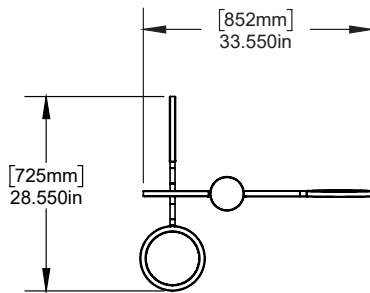

Discus Vine 6

Discus is a spare and graphically compelling lighting collection. Made from modular components, the design is adaptable for spaces ranging from intimate to monumental. Dimmable LEDs cast a warm diffused light through both sides of each rotatable disc.

Designer	Jamie Gray, 2016
Collection	Discus
Product Type	Pendant
Dimensions	L 10" x W 33.5" x H 107.8" L 25.4cm x W 85cm x H 273.8cm
Weight	35lbs / 16kgs
Materials	Brass, Aluminum, Glass, LEDs
Finishes	● Satin Brass ● Satin Blackened Brass ● Off White (two-tone) ● Blue Sapphire (two-tone) ● Ocean Green (two-tone)
Canopy	5" / 12.7cm supplied *for remote driver installation
Drop Length	Dimensions include 36" / 91.4cm standard drop length. Drops are made to order and cannot be adjusted on site.
Light Source	3528 LEDs / CRI 90
Wattage	94W
Voltage	120V / 220V
Color Temperature	2700k / 3000k
Lumens	2522
Dimming	PWM, Resistance, 1-10V dimming
Certifications	UL Certified
Packaging Dimensions	Wooden Crate L 90" x W 50" x H 14" L 228.6cm x W 127cm x H 35.6cm
Packaging Weight	250lbs / 113kgs
Lead Time	10-12 weeks