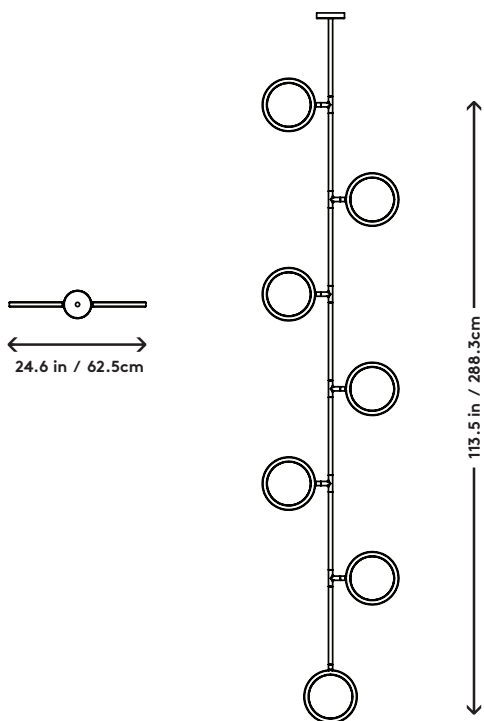

Discus Vine 7

Jamie Gray, 2016

Product Type	Pendant
Materials	Brass, Aluminum, Glass, LEDs
Dimensions	L 10" x W 24.6" x H 113.5" L 25.4cm x W 62.5cm x H 288.3cm
Finishes	● Satin Brass ● Satin Blackened Brass
Weight	40lbs 18kgs
Packaging	L 72" x W 30" x H 6" L 182.9cm x W 76.2cm x H 15.2cm
Package Weight	175lbs 79.4kgs
Lead Time	8-10 weeks
Light Source	3528 LEDs 2700k or 3000k 2943lm 110W 120V / 220V input
LED Driver	NPF-120D-24
Dimming	0-10V
Canopy	Dia 10.75" x H 1.75" / Dia 27.3cm x H 4.45cm Canopies (Provided)
Drop Length	36" / 91.4cm drop provided Custom drops are made per order and cannot be adjusted on site
Certification	UL, CE

UPON ORDERING THIS FIXTURE

Specify the required drop length, LED color temperature and if the driver will be installed locally or remotely.