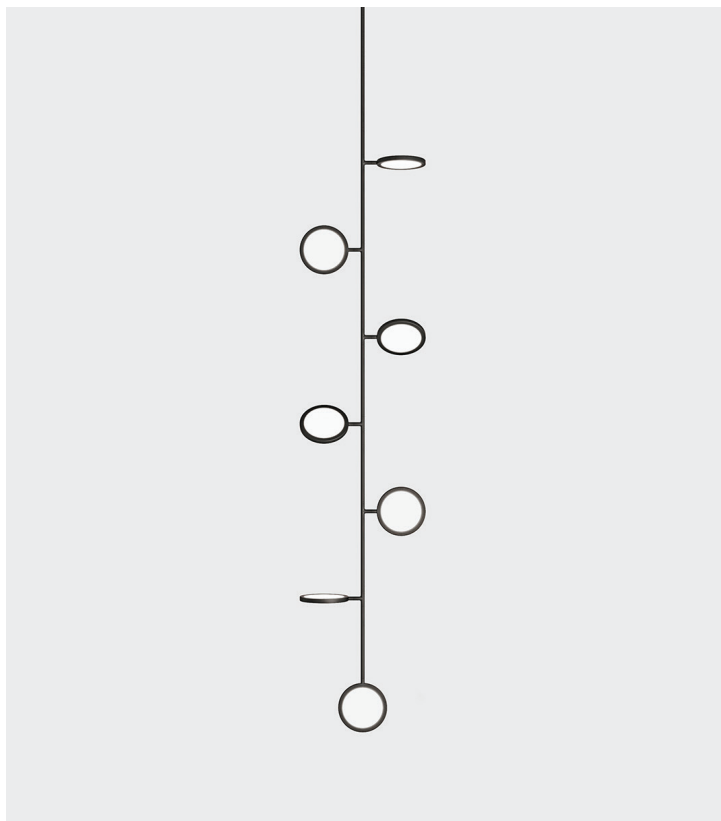

Discus Vine 7

Jamie Gray, 2016

Product Type	Pendant
Materials	Brass, Aluminum, Glass, LEDs
Dimensions	L 10" x W 24.6" x H 113.5" L 25.4cm x W 62.5cm x H 288.3cm
Finishes	● Satin Brass ● Satin Blackened Brass
Weight	40lbs 18kgs
Packaging	L 72" x W 30" x H 6" L 182.9cm x W 76.2cm x H 15.2cm
Package Weight	175lbs 79.4kgs
Lead Time	8-10 weeks
Light Source	3528 LEDs 2700k or 3000k 2943lm 110W 120V / 220V input
LED Driver	NPF-120D-24
Dimming	0-10V
Canopy	Dia 10.75" x H 1.75" / Dia 27.3cm x H 4.45cm Canopies (Provided)
Drop Length	36" / 91.4cm drop provided Custom drops are made per order and cannot be adjusted on site
Certification	UL, CE

UPON ORDERING THIS FIXTURE

Specify the required drop length, LED color temperature and if the driver will be installed locally or remotely.