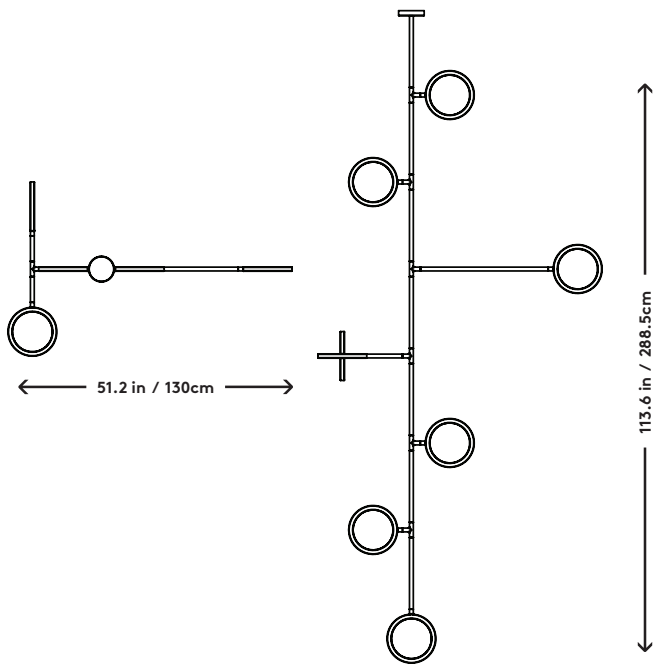

Discus Vine 8

Jamie Gray, 2016

<b>Product Type</b>	Pendant
<b>Materials</b>	Brass, Aluminum, Glass, LEDs
<b>Dimensions</b>	L 34" x W 51.2" x H 113.6" L 86.4cm x W 130cm x H 288.5cm
<b>Finishes</b>	● Satin Brass ● Satin Blackened Brass
<b>Weight</b>	45lbs 20kgs
<b>Packaging</b>	L 64" x W 60" x H 6" L 162.6cm x W 152.4cm x 15.2cm
<b>Package Weight</b>	200lbs 90.7kgs
<b>Lead Time</b>	8-10 weeks
<b>Light Source</b>	3528 LEDs 2700k or 3000k 3363lm 125.7W 120V / 220V input
<b>LED Driver</b>	ELG-150-24B
<b>Dimming</b>	0-10V, Dali
<b>Canopy</b>	Dia 10.75" x H 1.75" / Dia 27.3cm x H 4.45cm Canopies (Provided)
<b>Drop Length</b>	36" / 91.4cm drop provided Custom drops are made per order and cannot be adjusted on site
<b>Certification</b>	UL, CE

**UPON ORDERING THIS FIXTURE**

Specify the required drop length, LED color temperature and if the driver will be installed locally or remotely.