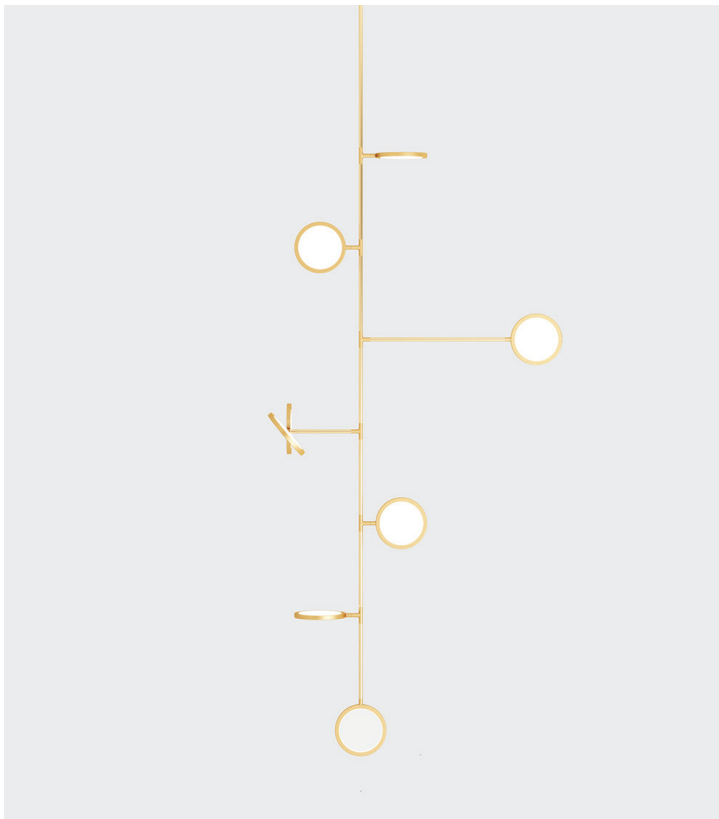

Discus Vine 8

Jamie Gray, 2016

<b>Product Type</b>	Pendant
<b>Materials</b>	Brass, Aluminum, Glass, LEDs
<b>Dimensions</b>	L 34" x W 51.2" x H 113.6" L 86.4cm x W 130cm x H 288.5cm
<b>Finishes</b>	● Satin Brass ● Satin Blackened Brass
<b>Weight</b>	45lbs 20kgs
<b>Packaging</b>	L 64" x W 60" x H 6" L 162.6cm x W 152.4cm x 15.2cm
<b>Package Weight</b>	200lbs 90.7kgs
<b>Lead Time</b>	8-10 weeks
<b>Light Source</b>	3528 LEDs 2700k or 3000k 3363lm 125.7W 120V / 220V input
<b>LED Driver</b>	ELG-150-24B
<b>Dimming</b>	0-10V, Dali
<b>Canopy</b>	Dia 10.75" x H 1.75" / Dia 27.3cm x H 4.45cm Canopies (Provided)
<b>Drop Length</b>	36" / 91.4cm drop provided Custom drops are made per order and cannot be adjusted on site
<b>Certification</b>	UL, CE

**UPON ORDERING THIS FIXTURE**

Specify the required drop length, LED color temperature and if the driver will be installed locally or remotely.