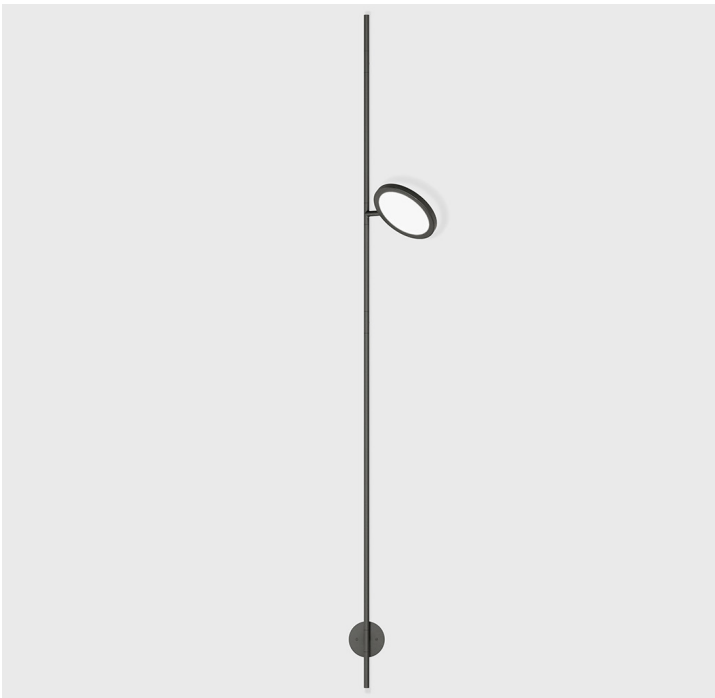

Discus Wall Climber 1

Discus is a spare and graphically compelling lighting collection. Made from modular components, the design is adaptable for spaces ranging from intimate to monumental. Dimmable LEDs cast a warm diffused light through both sides of each rotatable disc.

<u>Designer</u>	Jamie Gray, 2016
<u>Collection</u>	Discus
<u>Product Type</u>	Sconce
<u>Dimensions</u>	L 14" x W 10" x H 93" L 35.6cm x W 25.4cm x H 236.2cm
<u>Weight</u>	10lbs / 5kg
<u>Materials</u>	Brass, Aluminum, Glass, LEDs
<u>Finishes</u>	<ul style="list-style-type: none"> ● Satin Brass ● Satin Blackened Brass ● Off White (two-tone) ● Blue Sapphire (two-tone) ● Ocean Green (two-tone)
<u>Light Source</u>	3528 LEDs / CRI 90
<u>Wattage</u>	15.7W
<u>Voltage</u>	120V / 220V
<u>Color Temperature</u>	2700k / 3000k
<u>Lumens</u>	420.4
<u>Dimming</u>	Hardwired for Triac, 1-10V dimming Inline dimmer switch (optional)
<u>Certifications</u>	Hardwired version - UL Certified
<u>Packaging Dimensions</u>	Wooden Crate L 100" x W 18" x H 16" L 254cm x W 45.7cm x H 40.6cm
<u>Packaging Weight</u>	75lbs / 34kgs
<u>Lead Time</u>	10-12 weeks