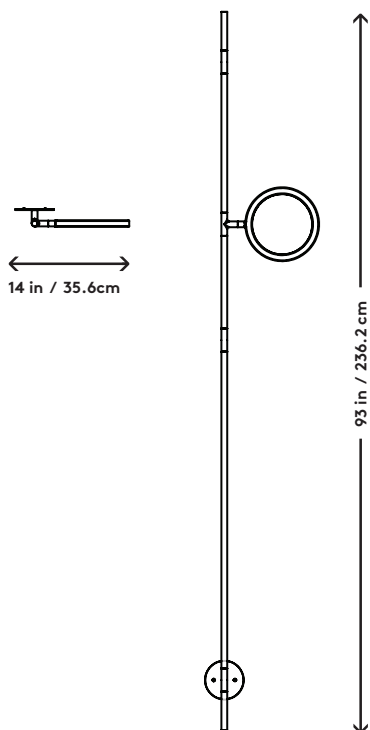

Discus Wall Climber 1

Jamie Gray, 2016

Product Type	Sconce
Materials	Brass, Aluminum, Glass, LEDs
Dimensions	L 14" x W 10" x H 93" L 35.6cm x W 25.4cm x H 236.2cm
Finishes	● Satin Brass ● Satin Blackened Brass
Weight	10lbs 5kgs
Packaging	L 70" x W 16" x H 6" L 177.8cm x W 40.6cm x H 15.2cm
Package Weight	100lbs 45.4kgs
Lead Time	8-10 weeks
Light Source	3528 LEDs 2700k or 3000k 420.4lm 15.7W 120V / 220V input
LED Driver	RCL015-0350A
Dimming	120V: Triac, 0-10V, ELV 220V: 0-10V Inline dimmer switch (optional)
Certification	Hardwired version: UL, CE

UPON ORDERING THIS FIXTURE

Specify the required drop length, LED color temperature and if the driver will be installed locally or remotely.