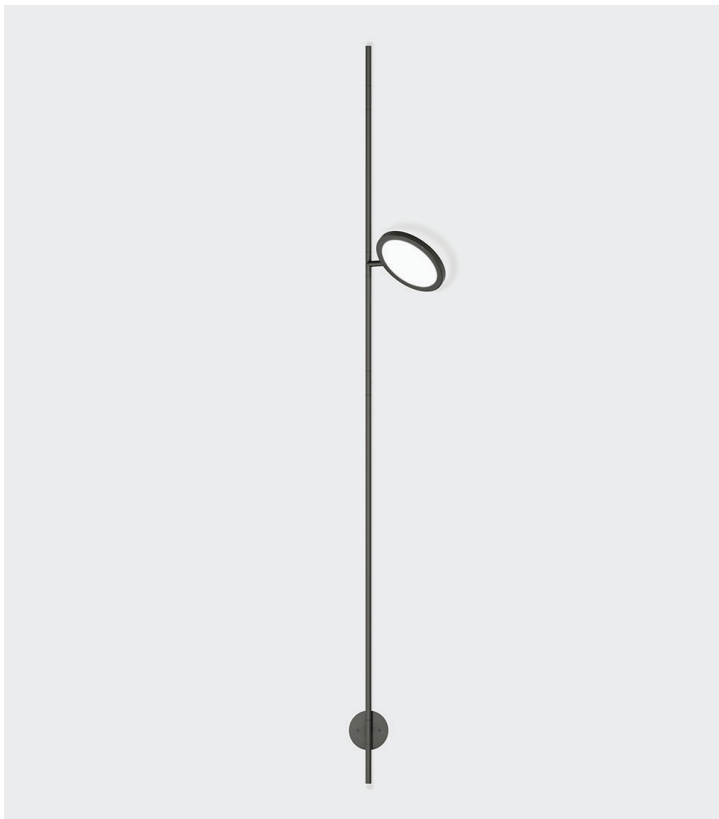

Discus Wall Climber 1

Jamie Gray, 2016

Product Type	Sconce
Materials	Brass, Aluminum, Glass, LEDs
Dimensions	L 14" x W 10" x H 93" L 35.6cm x W 25.4cm x H 236.2cm
Finishes	● Satin Brass ● Satin Blackened Brass
Weight	10lbs 5kgs
Packaging	L 70" x W 16" x H 6" L 177.8cm x W 40.6cm x H 15.2cm
Package Weight	100lbs 45.4kgs
Lead Time	8-10 weeks
Light Source	3528 LEDs 2700k or 3000k 420.4lm 15.7W 120V / 220V input
LED Driver	RCL015-0350A
Dimming	120V: Triac, 0-10V, ELV 220V: 0-10V Inline dimmer switch (optional)
Certification	Hardwired version: UL, CE

UPON ORDERING THIS FIXTURE

Specify the required drop length, LED color temperature and if the driver will be installed locally or remotely.