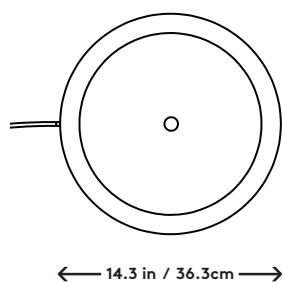

F/K/A

Jonah Takagi, 2013

Product Type	Table Lamp
Materials	Aluminum, Steel, Acrylic, Fabric Cord
Dimensions	Dia 14.3" x H 16.5" Dia 36.3cm x H 41.9cm
Finishes	<ul style="list-style-type: none"> ● Purple Red Shade ● Light Grey Base ● Ivory Cord ● White Shade ● Cream Base ● Shrimp Cord ● Mint Shade ● Opal Green Base ● Asphalt Grey
Weight	8lbs 4kgs
Packaging	L 17" x W 17" x H 17" L 43.2cm x W 43.2cm x H 43.2cm
Package Weight	10lbs 4.5kgs
Lead Time	4-6 weeks
Light Source	3 LED Bulbs 2700k 2400lm 27W 120V / 220V input
Switch	On/Off pull switch