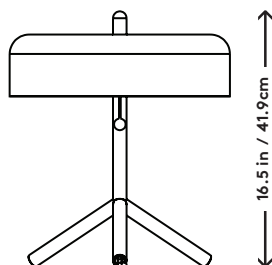

F/K/A

Jonah Takagi, 2013

Product Type	Table Lamp
Materials	Aluminum, Steel, Acrylic, Fabric Cord
Dimensions	Dia 14.3" x H 16.5" Dia 36.3cm x H 41.9cm
Finishes	<ul style="list-style-type: none"> ● Purple Red Shade ● Light Grey Base ● Ivory Cord ● White Shade ● Cream Base ● Shrimp Cord ● Mint Shade ● Opal Green Base ● Asphalt Grey
Weight	8lbs 4kgs
Packaging	L 17" x W 17" x H 17" L 43.2cm x W 43.2cm x H 43.2cm
Package Weight	10lbs 4.5kgs
Lead Time	4-6 weeks
Light Source	3 LED Bulbs 2700k 2400lm 27W 120V / 220V input
Switch	On/Off pull switch