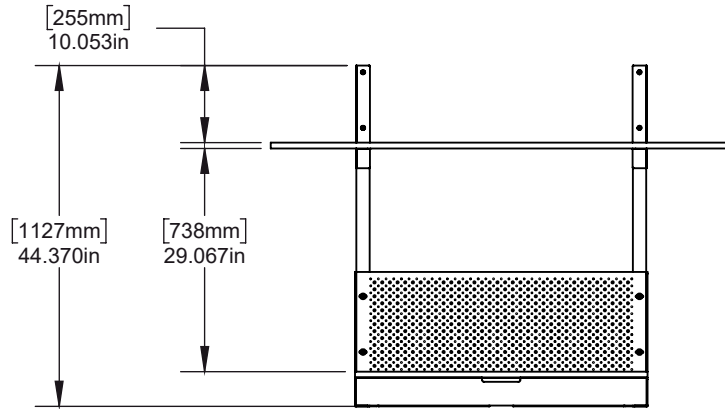

<u>Packaging Dimensions</u>	Wooden Crate L 26" x W 45" x H 25" L 66cm x W 114cm x H 64cm
-----------------------------	--

<u>Packaging Weight</u>	115lbs / 52kgs
-------------------------	----------------

<u>Lead Time</u>	12-14 weeks
------------------	-------------

HS1 Desk - Shelf Configurations

1 Shelf

2 Shelves

3 Shelves