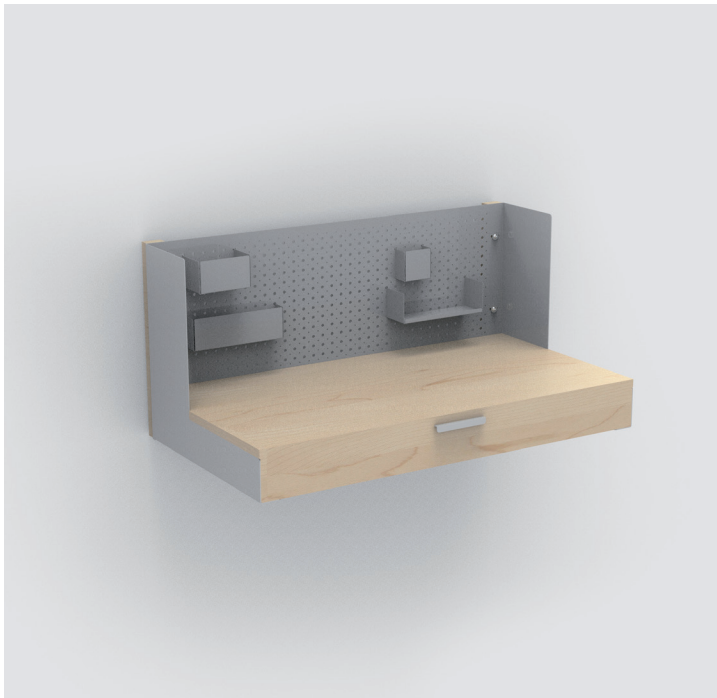

HS1 Desk

HS1, a modular wall-mounted shelving system, offers unparalleled versatility, making it ideal for a wide range of spaces. Components include single and double height credenzas, a writing desk, and shelves in three standard widths.

<u>Designer</u>	Henry Julier, 2014
<u>Collection</u>	HS1
<u>Product Type</u>	Desk
<u>Dimensions</u>	D 20" x W 38" x H 17.4" D 50.8cm x W 96.5cm x H 44.2cm
<u>Weight</u>	65lbs / 30kgs
<u>Materials</u>	Maple, Steel