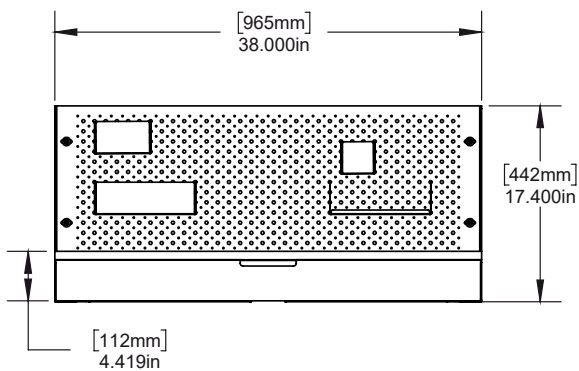

HS1 Desk

HS1, a modular wall-mounted shelving system, offers unparalleled versatility, making it ideal for a wide range of spaces. Components include single and double height credenzas, a writing desk, and shelves in three standard widths.

<u>Designer</u>	Henry Julier, 2014
<u>Collection</u>	HS1
<u>Product Type</u>	Desk
<u>Dimensions</u>	D 20" x W 38" x H 17.4" D 50.8cm x W 96.5cm x H 44.2cm
<u>Weight</u>	65lbs / 30kgs
<u>Materials</u>	Maple, Steel

<u>Finishes</u>	● Maple ● Ebonized Maple ● Black Bracket ● Grey Bracket ● White Bracket ● Yellow Bracket ● Blue Bracket ● Red Bracket ● Off White Bracket ● Wine Red Bracket ● Azure Blue Bracket

<u>Packaging Dimensions</u>	Wooden Crate L 26" x W 45" x H 25" L 66cm x W 114cm x H 64cm

<u>Packaging Weight</u>	115lbs / 52kgs

<u>Lead Time</u>	12-14 weeks