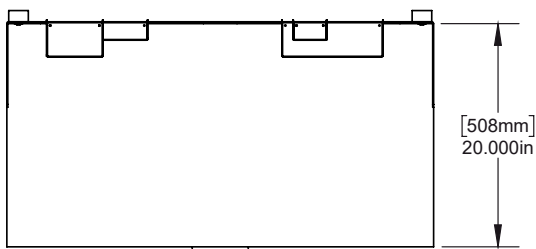

HS1 Desk

HS1, a modular wall-mounted shelving system, offers unparalleled versatility, making it ideal for a wide range of spaces. Components include single and double height credenzas, a writing desk, and shelves in three standard widths.

<u>Designer</u>	Henry Julier, 2014
<u>Collection</u>	HS1
<u>Product Type</u>	Desk
<u>Dimensions</u>	D 20" x W 38" x H 17.4" D 50.8cm x W 96.5cm x H 44.2cm
<u>Weight</u>	65lbs / 30kgs
<u>Materials</u>	Maple, Steel

<u>Finishes</u>	● Maple ● Ebonized Maple ● Black Bracket ● Grey Bracket ● White Bracket ● Yellow Bracket ● Blue Bracket ● Red Bracket ● Off White Bracket ● Wine Red Bracket ● Azure Blue Bracket

<u>Packaging Dimensions</u>	Wooden Crate L 26" x W 45" x H 25" L 66cm x W 114cm x H 64cm

<u>Packaging Weight</u>	115lbs / 52kgs

<u>Lead Time</u>	12-14 weeks