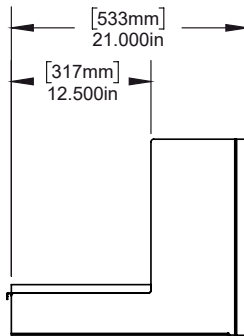

HS1 Desk

HS1, a modular wall-mounted shelving system, offers unparalleled versatility, making it ideal for a wide range of spaces. Components include single and double height credenzas, a writing desk, and shelves in three standard widths.

<u>Designer</u>	Henry Julier, 2014
<u>Collection</u>	HS1
<u>Product Type</u>	Desk
<u>Dimensions</u>	D 20" x W 38" x H 17.4" D 50.8cm x W 96.5cm x H 44.2cm
<u>Weight</u>	65lbs / 30kgs
<u>Materials</u>	Maple, Steel

<u>Finishes</u>	● Maple ● Ebonized Maple ● Black Bracket ● Grey Bracket ● White Bracket ● Yellow Bracket ● Blue Bracket ● Red Bracket ● Off White Bracket ● Wine Red Bracket ● Azure Blue Bracket

<u>Packaging Dimensions</u>	Wooden Crate L 26" x W 45" x H 25" L 66cm x W 114cm x H 64cm

<u>Packaging Weight</u>	115lbs / 52kgs

<u>Lead Time</u>	12-14 weeks