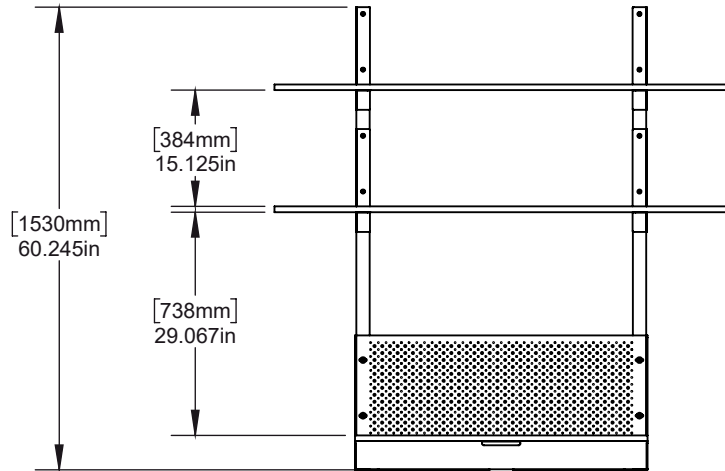

<u>Designer</u>	Henry Julier, 2014
<u>Collection</u>	HS1
<u>Product Type</u>	Desk
<u>Dimensions</u>	D 20" x W 38" x H 17.4" D 50.8cm x W 96.5cm x H 44.2cm
<u>Weight</u>	65lbs / 30kgs
<u>Materials</u>	Maple, Steel

<u>Packaging Dimensions</u>	Wooden Crate L 26" x W 45" x H 25" L 66cm x W 114cm x H 64cm
-----------------------------	--

<u>Packaging Weight</u>	115lbs / 52kgs
-------------------------	----------------

<u>Lead Time</u>	12-14 weeks
------------------	-------------

HS1 Desk - Shelf Configurations

1 Shelf

2 Shelves

3 Shelves