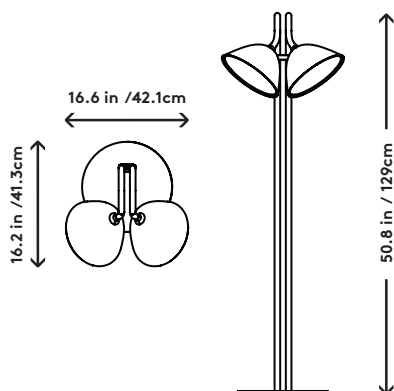

Landscape Floor Lamp

Matter Made, 2016

Product Type	Floor Lamp
Materials	Aluminum, Brass, Acrylic, LEDs
Dimensions	L 16.2" x W 16.6" x H 50.8" L 41.3cm x W 42.1cm x H 129cm
Finishes	● Textured Black
Weight	22lbs 10kgs
Packaging	L 20" x W 20" x H 58" L 50.8cm x W 50.8cm x H 147.32cm
Package Weight	37lbs 17kgs
Lead Time	10-12 weeks
Light Source	AC LEDs / CRI 90 2700k 1065lm 10W 120V / 220V input

UPON ORDERING THIS FIXTURE

Specify destination country for appropriate plug.