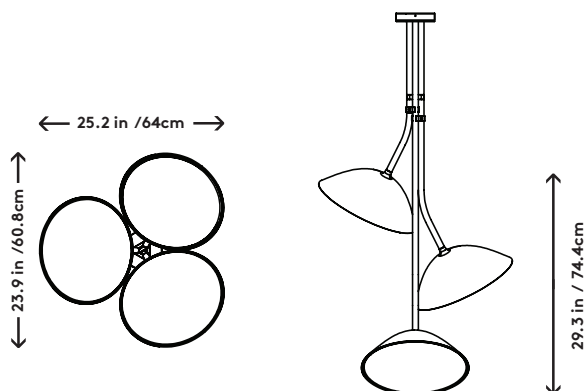

Landscape Array

Matter Made, 2016

Product Type	Pendant
Materials	Aluminum, Brass, Acrylic, LEDs
Dimensions	L 23.9" x W 25.2" x H 29.3" L 60.8cm x W 64cm x H 74.4cm
Finishes	● Textured Black
Weight	24lbs 11kgs
Packaging	L 36" x W 36" x H 50" L 91cm x W 91cm x H 127cm
Package Weight	30lbs 13.6kgs
Lead Time	10-12 weeks
Light Source	AC LEDs / CRI 80 2700k 3195lm 30W 120V / 220V input
Dimming	Triac
Canopy	Dia 5" x H 1" / Dia 12.7cm x H 2.54cm Canopy (Provided)
Drop Length	36" / 91.4cm drop provided Custom drops are made per order and cannot be adjusted on site

UPON ORDERING THIS FIXTURE
Specify the required drop length.