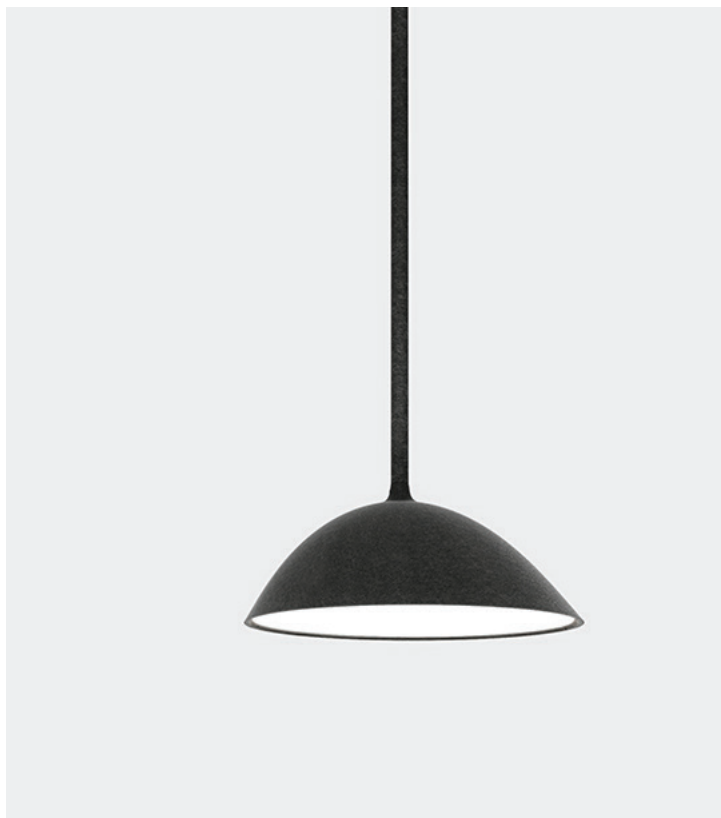

Landscape Pendant - Large

Matter Made, 2016

Product Type	Pendant
Materials	Brass, Aluminum, Acrylic
Dimensions	L 14" x W 14" x H 5.7" L 35.6cm x W 35.6cm x H 14.5cm
Finishes	● Textured Black
Weight	8lbs 4kgs
Packaging	L 16" x W 16" x H 48" L 40.6cm x W 40.6cm x H 122cm
Package Weight	15lbs 7kgs
Lead Time	10-12 weeks
Light Source	AC LEDs / CRI 80 2700k 1065lm 10W 120V / 220V input
Dimming	Triac
Canopy	Dia 5" x H 1" / Dia 12.7cm x H 2.54cm Canopy (Provided)
Drop Length	36" / 91.4cm drop provided Custom drops are made per order and cannot be adjusted on site

UPON ORDERING THIS FIXTURE
Specify the required drop length.