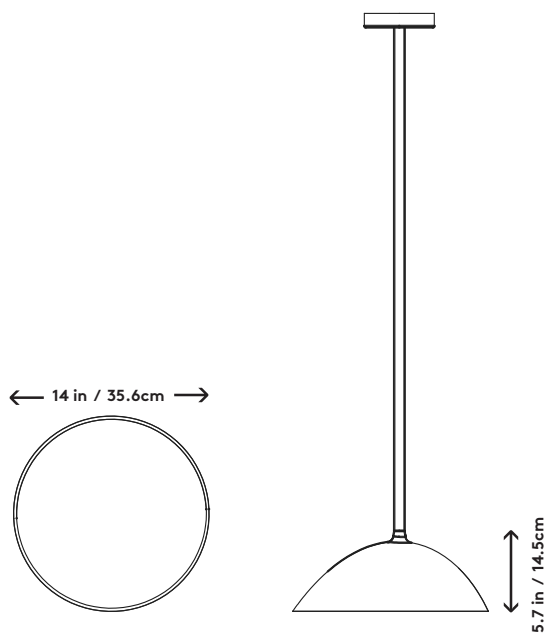

Landscape Pendant - Large

Matter Made, 2016

Product Type	Pendant
Materials	Brass, Aluminum, Acrylic
Dimensions	L 14" x W 14" x H 5.7" L 35.6cm x W 35.6cm x H 14.5cm
Finishes	● Textured Black
Weight	8lbs 4kgs
Packaging	L 16" x W 16" x H 48" L 40.6cm x W 40.6cm x H 122cm
Package Weight	15lbs 7kgs
Lead Time	10-12 weeks
Light Source	AC LEDs / CRI 80 2700k 1065lm 10W 120V / 220V input
Dimming	Triac
Canopy	Dia 5" x H 1" / Dia 12.7cm x H 2.54cm Canopy (Provided)
Drop Length	36" / 91.4cm drop provided Custom drops are made per order and cannot be adjusted on site

UPON ORDERING THIS FIXTURE
Specify the required drop length.