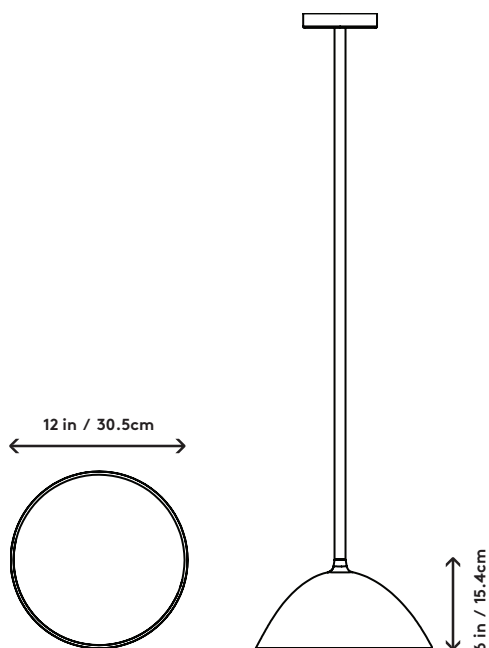

## Landscape Pendant - Medium

Matter Made, 2016

<b>Product Type</b>	Pendant
<b>Materials</b>	Aluminum, Brass, Acrylic, LEDs
<b>Dimensions</b>	L 12" x W 12" x H 6" L 30.5cm x W 30.5cm x H 15.4cm
<b>Finishes</b>	● Textured Black
<b>Weight</b>	6lbs 3kgs
<b>Packaging</b>	L 16" x W 16" x H 49" L 40.6cm x W 40.6cm x H 30cm
<b>Package Weight</b>	15lbs 7kgs
<b>Lead Time</b>	10-12 weeks
<b>Light Source</b>	AC LEDs / CRI 80 2700k 1065lm 10W 120V / 220V input
<b>Dimming</b>	Triac
<b>Canopy</b>	Dia 5" x H 1" / Dia 12.7cm x H 2.54cm Canopy (Provided)
<b>Drop Length</b>	36" / 91.4cm drop provided Custom drops are made per order and cannot be adjusted on site

**UPON ORDERING THIS FIXTURE**  
Specify the required drop length.