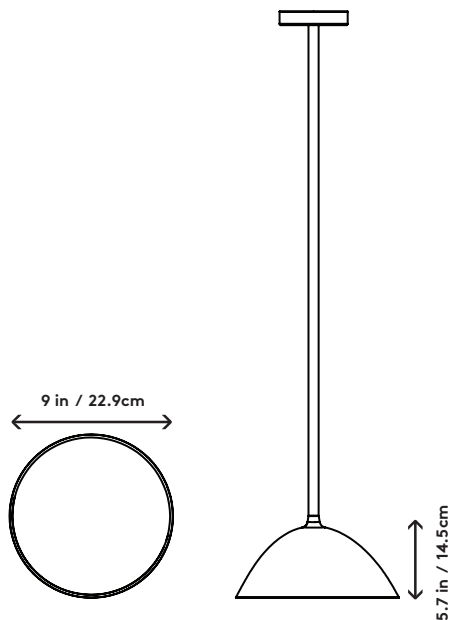

Landscape Pendant - Small

Matter Made, 2016

Product Type	Pendant
Materials	Aluminum, Brass, Acrylic, LEDs
Dimensions	L 9" x W 9" x H 5.7" L 22.9cm x W 22.9cm x H 14.5cm
Finishes	● Textured Black
Weight	5lbs 2kgs
Packaging	L 10" x W 10" x H 48" L 25.4cm x W 25.4cm x H 122cm
Package Weight	15lbs 7kgs
Lead Time	10-12 weeks
Light Source	AC LEDs / CRI 80 2700k 1065lm 10W 120V / 220V input
Dimming	Triac
Canopy	Dia 5" x H 1" / Dia 12.7cm x H 2.54cm Canopy (Provided)
Drop Length	36" / 91.4cm drop provided Custom drops are made per order and cannot be adjusted on site

UPON ORDERING THIS FIXTURE
Specify the required drop length.