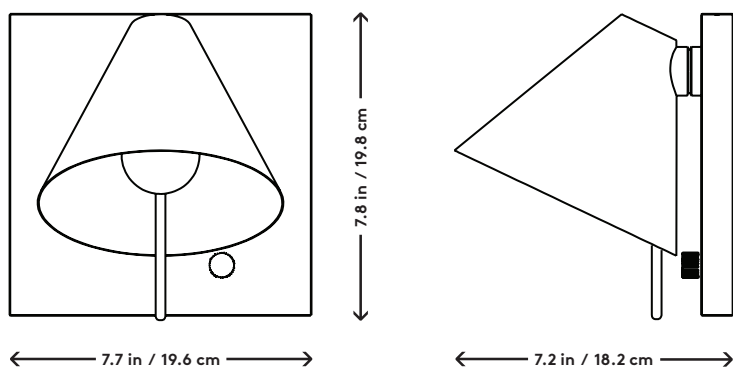

## Mega Sconce - Square

Matter Made, 2016

<b>Product Type</b>	Sconce
<b>Materials</b>	Aluminum
<b>Dimensions</b>	D 7.2" x W 7.7" x H 7.8" D 18.2cm x W 19.6cm x H 19.8cm
<b>Finishes</b>	● Black ● Satin Brass
<b>Weight</b>	5lbs 2kgs
<b>Packaging</b>	L 10" x W 10" x H 10" L 25.4cm x W 25.4cm x H 25.4cm
<b>Package Weight</b>	8lbs 3.6kgs
<b>Lead Time</b>	8-10 weeks
<b>Light Source</b>	G16 Candelabra Globe Bulb (included) Intl. Orders: E14 Globe bulb (not included)
	2700k 340-450lm 40W 120V / 220V input
<b>Dimming</b>	Rotary dimmer (standard) Inline dimmer (optional) Hardwired for Triac (optional)
<b>Certification</b>	UL (hardwired only)