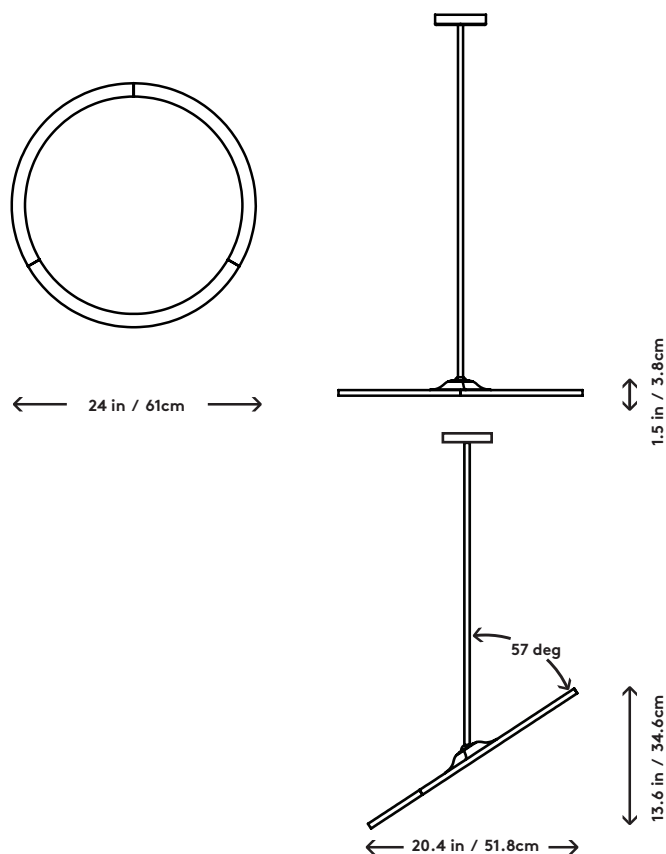

Nix Round  
Matter Made, 2016

<b>Product Type</b>	Pendant
<b>Materials</b>	Aluminum, Acrylic, LEDs
<b>Dimensions</b>	Dia 24" x H 1.5" Dia 61cm x H 3.8cm
<b>Finishes</b>	● Black ● Satin Brass
<b>Weight</b>	15lbs 7kgs
<b>Packaging</b>	L 30" x W 30" x H 6" L 76.2cm x W 76.2cm x H 15.2cm
<b>Package Weight</b>	20lbs 9kgs
<b>Lead Time</b>	4-6weeks
<b>Light Source</b>	3014 LEDs / CRI 90 120V / 240V Driver supplied 2700k or 3000k 841lm 27.75W 120V / 220V input
<b>LED Driver</b>	RCL050-1050A
<b>Dimming</b>	Triac, ELV, 0-10V
<b>Canopy</b>	Dia 6.75" x H 1.3" / Dia 17cm x H 3.4cm Canopy (Provided)
<b>Drop Length</b>	36" / 91.4cm drop provided Custom drops are made per order and cannot be adjusted on site

**UPON ORDERING THIS FIXTURE**  
Specify the required drop length, LED color temperature, and if the driver will be installed locally or remotely.