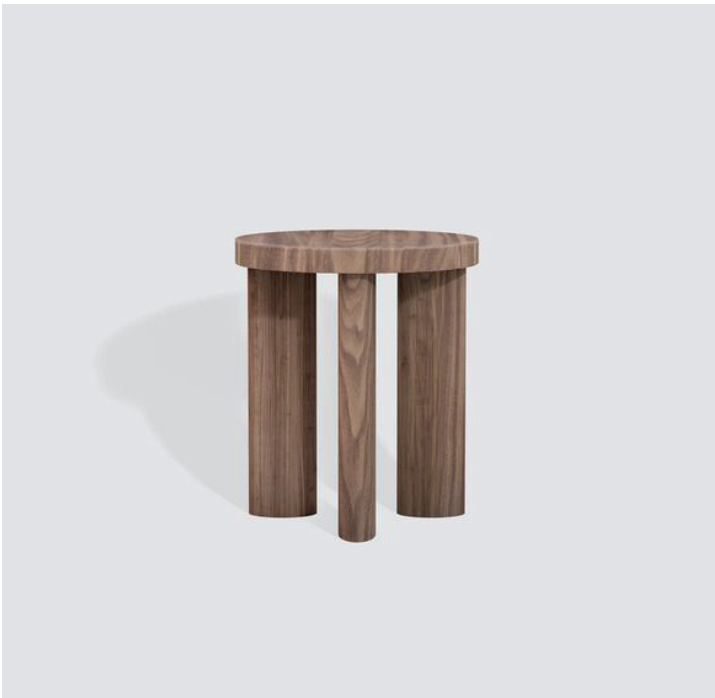

# Orbit Stool 4

Orbit is a contemporary interpretation of primitive elegance. Tables are made in generous scale and legs are fastened with integrated brass hardware, which provides visual punctuation. The unique elliptical leg motif is carried throughout the collection.

**Designer** Jamie Gray, 2014

**Collection** Orbit

**Product Type** Stool / Side Table

**Dimensions** Dia 15" x H 17.5"  
Dia 38cm x H 44.5cm

**Weight** 20lbs / 9kgs

**Materials** Wood

**Finishes**

- Oak
- Walnut
- Ebonized Ash