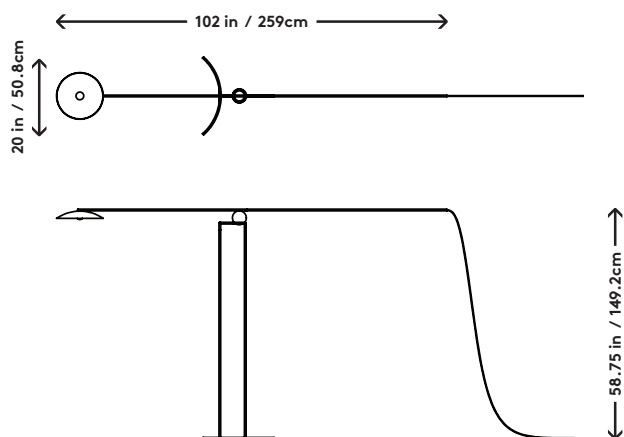

Profana

Pedro Paulo Venzon, 2018

Product Type	Floor Lamp
Materials	Steel, Aluminum, Glass
Dimensions	D 20" x W 102" x H 58.75" L 50.8cm x W 259cm x H 149.2cm
Finishes	● Textured Black
Weight	12lbs 5.5kgs
Packaging	L 20" x W 120" x H 58.75" L 50.8cm x W 304.8cm x H 149.2cm
Package Weight	120lbs 54.4 kgs
Lead Time	12-16 weeks
Light Source	LED G4 2700k 200lm 2W 12V
Dimming	Inline dimmer switch

UPON ORDERING THIS FIXTURE
Specify the destination country.