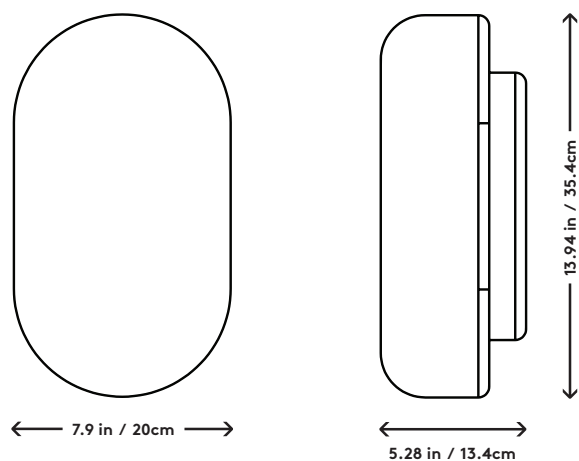

Puffball Sconce

Faye Toogood, 2017

Product Type	Sconce
Materials	Aluminum, Fiberglass, LED
Dimensions	D 7.9" x W 5.28" x H 13.94" D 20cm x W 13.4cm x H 35.4cm
Finishes	<ul style="list-style-type: none"> ● Raw Fiberglass Shade ● Tumbled Aluminum Base ● Ivory Base
Packaging	L 16" x W 10" x H 8" L 40.6cm x W 25.4cm x H 20.3cm
Package Weight	5lbs 2.3kgs
Lead Time	10-12 weeks
Light Source	LED/CRI 80 2700k 1132lm 12W 120V / 220V input
LED Driver	Triac and ELV Dimming: LED09W120-028-C0350-LT 0-10V Dimming: LED12W-36-C0350-D
Dimming	Triac, ELV, 0-10V

UPON ORDERING THIS FIXTURE
Specify the destination country.