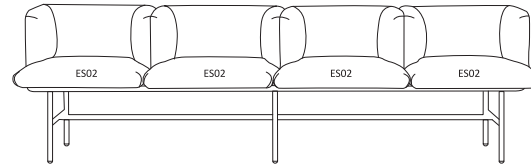

Technical specification

- 1 Seat, backrest** - moulded foam, density of 52 kg/m³, upholstered
- 2 Base** - Ø25 mm, wall thickness 1.5 mm, powder coated
- 3 Legs** - finished with polypropylene feet in frame colour
- 4 Top** - MDF 19mm, natural veneer
- 5 Shelf** - natural veneer

- max. load 120 kg

Dimensions (mm)

W1 - 609 | W2 - 609 | W3 - 609 | W4 - 580 | W5 - 913 | W6 - 652 | W7 - 609 | W8 - 609 | W9 - 368 | W10 - 440 |

Configuration examples

Frame: AR1K + AR01|
Configuration: 2 x ES02

Frame: AR1K + AR01 + AR1S + AR01|
Configuration: 4 x ES02

Frame: AR1K + AR1|
Configuration: ES01 + ES02

Frame: AR1K + AR02 + AR1S + AR03 + AR1S + AR04 + AR1S + AR01|
Configuration: ES03 + 3 x ES01 + ES03 + 3 x ES02 + ES04 + ES02 + ES01 + ES02