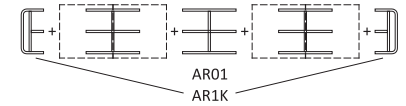

Technical specification

- 1 Seat, backrest** - moulded foam, density of 52 kg/m³, upholstered
- 2 Base** - Ø25 mm, wall thickness 1.5 mm, powder coated
- 3 Legs** - finished with polypropylene feet in frame colour
- 4 Top** - MDF 19mm, natural veneer
- 5 Shelf** - natural veneer

- max. load 120 kg

Dimensions (mm)

W1 - 609 | W2 - 609 | W3 - 609 | W4 - 580 | W5 - 913 | W6 - 652 | W7 - 609 | W8 - 609 | W9 - 368 | W10 - 440 |

Configuration examples

Frame: AR1K + AR01|
Configuration: 2 x ES02

Frame: AR1K + AR01 + AR1S + AR01|
Configuration: 4 x ES02

Frame: AR1K + AR1|
Configuration: ES01 + ES02

Frame: AR1K + AR02 + AR1S + AR03 + AR1S + AR04 + AR1S + AR01|
Configuration: ES03 + 3 x ES01 + ES03 + 3 x ES02 + ES04 + ES02 + ES01 + ES02