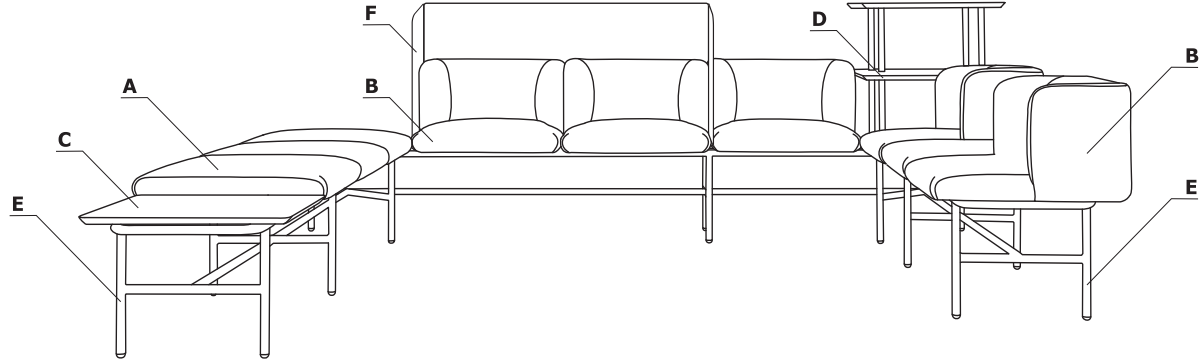

Colour combination - Agora

Material	Colour	AGORA													
		A - ES01	B - ES02	C - ES03	D - ES04	E - Base	F - Screen								
Fabric	Medley	✓	✓				✓								
	Atlantic	✓	✓				✓								
	Vita	✓	✓				✓								
	River	✓	✓				✓								
	Xtreme	III group ✓	III group ✓				III group ✓								
	Synergy	III group ✓	III group ✓				III group ✓								
	Alcantara	IV group ✓	IV group ✓				IV group ✓								
Veneer	Pearl white			✓	✓										
	Black			✓	✓										
Metal	M016 - pearl white semi-matt RAL 1013						✓								
	M115 - black semi-matt RAL 9005						✓