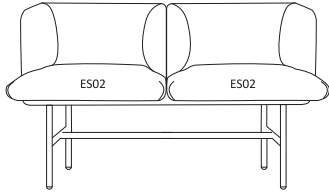

Technical specification

- 1 Seat, backrest** - moulded foam, density of 52 kg/m³, upholstered
- 2 Base** - Ø25 mm, wall thickness 1.5 mm, powder coated
- 3 Legs** - finished with polypropylene feet in frame colour
- 4 Top** - MDF 19mm, natural veneer
- 5 Shelf** - natural veneer

- max. load 120 kg

Dimensions (mm)

W1 - 609 | W2 - 609 | W3 - 609 | W4 - 580 | W5 - 913 | W6 - 652 | W7 - 609 | W8 - 609 | W9 - 368 | W10 - 440 |

Configuration examples

Frame: AR1K + AR01|
Configuration: 2 x ES02