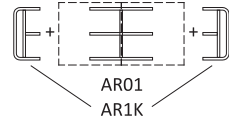

Technical specification

- 1 Seat, backrest** - moulded foam, density of 52 kg/m³, upholstered
- 2 Base** - Ø25 mm, wall thickness 1.5 mm, powder coated
- 3 Legs** - finished with polypropylene feet in frame colour
- 4 Top** - MDF 19mm, natural veneer
- 5 Shelf** - natural veneer

- max. load 120 kg

Dimensions (mm)

W1 - 609 | W2 - 609 | W3 - 609 | W4 - 580 | W5 - 913 | W6 - 652 | W7 - 609 | W8 - 609 | W9 - 368 | W10 - 440 |

Configuration examples

Frame: AR1K + AR01|
Configuration: 2 x ES02

Frame: AR1K + AR01 + AR1S + AR01|
Configuration: 4 x ES02

Frame: AR1K + AR1|
Configuration: ES01 + ES02

Frame: AR1K + AR02 + AR1S + AR03 + AR1S + AR04 + AR1S + AR01|
Configuration: ES03 + 3 x ES01 + ES03 + 3 x ES02 + ES04 + ES02 + ES01 + ES02