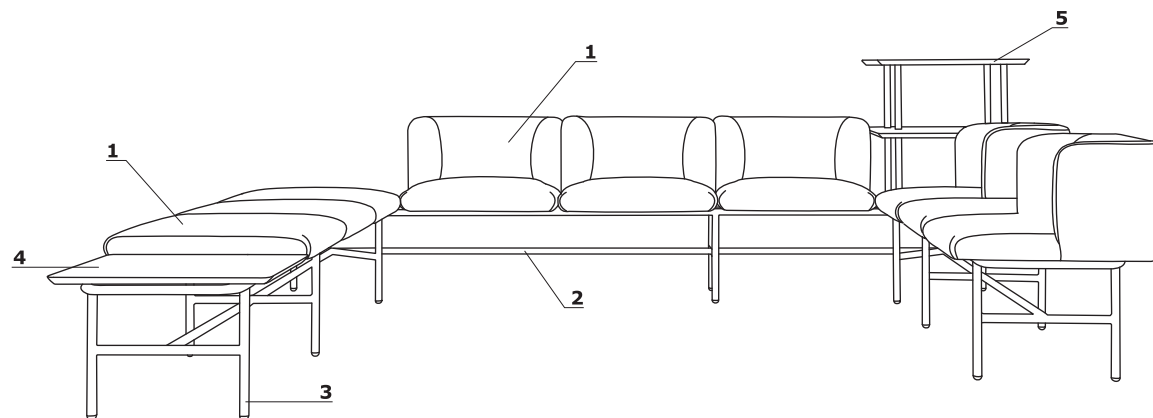

Technical specification

- 1 Seat, backrest** - moulded foam, density of 52 kg/m³, upholstered
- 2 Base** - Ø25 mm, wall thickness 1.5 mm, powder coated
- 3 Legs** - finished with polypropylene feet in frame colour
- 4 Top** - MDF 19mm, natural veneer
- 5 Shelf** - natural veneer

- max. load 120 kg

Dimensions (mm)

W1 - 609 | W2 - 609 | W3 - 609 | W4 - 580 | W5 - 913 | W6 - 652 | W7 - 609 | W8 - 609 | W9 - 368 | W10 - 440 |

Configuration examples

Frame: AR1K + AR01|
Configuration: 2 x ES02