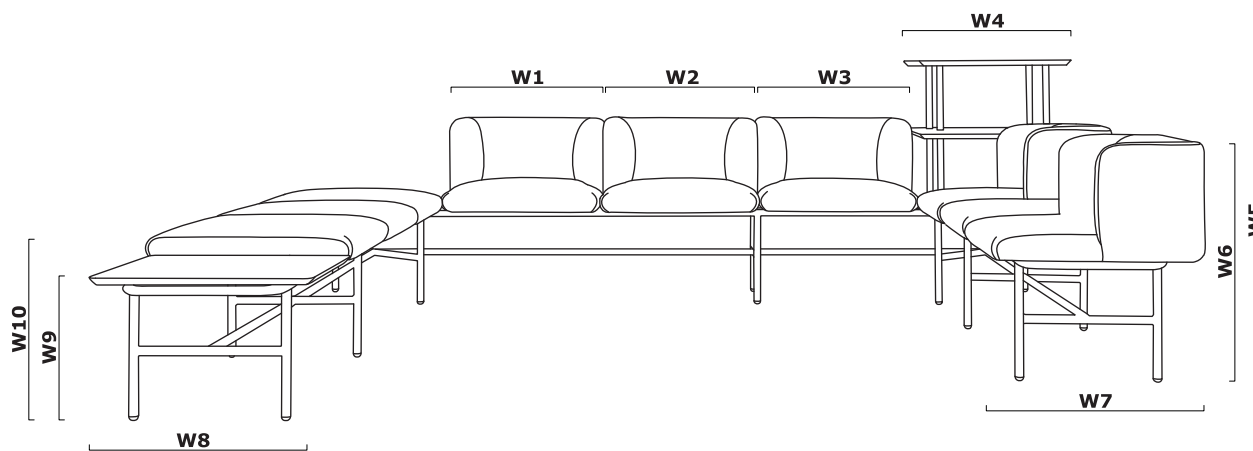

Technical specification

- 1 Seat, backrest** - moulded foam, density of 52 kg/m³, upholstered
- 2 Base** - Ø25 mm, wall thickness 1.5 mm, powder coated
- 3 Legs** - finished with polypropylene feet in frame colour
- 4 Top** - MDF 19mm, natural veneer
- 5 Shelf** - natural veneer

- max. load 120 kg

Dimensions (mm)

W1 - 609 | W2 - 609 | W3 - 609 | W4 - 580 | W5 - 913 | W6 - 652 | W7 - 609 | W8 - 609 | W9 - 368 | W10 - 440 |

Configuration examples

Frame: AR1K + AR01|
Configuration: 2 x ES02