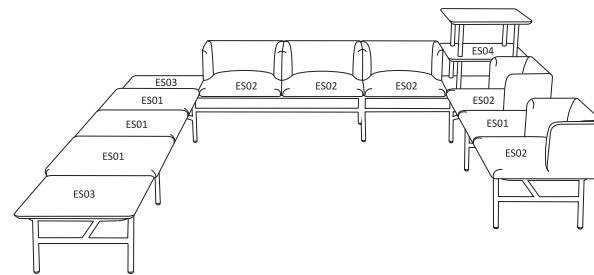

Technical specification

- 1 Seat, backrest** - moulded foam, density of 52 kg/m³, upholstered
- 2 Base** - Ø25 mm, wall thickness 1.5 mm, powder coated
- 3 Legs** - finished with polypropylene feet in frame colour
- 4 Top** - MDF 19mm, natural veneer
- 5 Shelf** - natural veneer

- max. load 120 kg

Dimensions (mm)

W1 - 609 | W2 - 609 | W3 - 609 | W4 - 580 | W5 - 913 | W6 - 652 | W7 - 609 | W8 - 609 | W9 - 368 | W10 - 440 |

Configuration examples

Frame: AR1K + AR01|
Configuration: 2 x ES02

Frame: AR1K + AR01 + AR1S + AR01|
Configuration: 4 x ES02

Frame: AR1K + AR1|
Configuration: ES01 + ES02

Frame: AR1K + AR02 + AR1S + AR03 + AR1S + AR04 + AR1S + AR01|
Configuration: ES03 + 3 x ES01 + ES03 + 3 x ES02 + ES04 + ES02 + ES01 + ES02