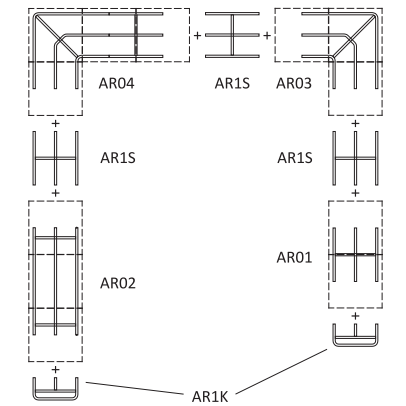

Technical specification

- 1 Seat, backrest** - moulded foam, density of 52 kg/m³, upholstered
- 2 Base** - Ø25 mm, wall thickness 1.5 mm, powder coated
- 3 Legs** - finished with polypropylene feet in frame colour
- 4 Top** - MDF 19mm, natural veneer
- 5 Shelf** - natural veneer

- max. load 120 kg

Dimensions (mm)

W1 - 609 | W2 - 609 | W3 - 609 | W4 - 580 | W5 - 913 | W6 - 652 | W7 - 609 | W8 - 609 | W9 - 368 | W10 - 440 |

Configuration examples

Frame: AR1K + AR01|
Configuration: 2 x ES02

Frame: AR1K + AR01 + AR1S + AR01|
Configuration: 4 x ES02

Frame: AR1K + AR1|
Configuration: ES01 + ES02

Frame: AR1K + AR02 + AR1S + AR03 + AR1S + AR04 + AR1S + AR01|
Configuration: ES03 + 3 x ES01 + ES03 + 3 x ES02 + ES04 + ES02 + ES01 + ES02