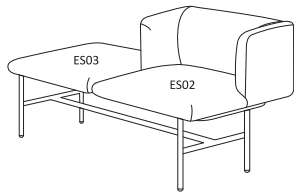

Technical specification

- 1 Seat, backrest** - moulded foam, density of 52 kg/m³, upholstered
- 2 Base** - Ø25 mm, wall thickness 1.5 mm, powder coated
- 3 Legs** - finished with polypropylene feet in frame colour
- 4 Top** - MDF 19mm, natural veneer
- 5 Shelf** - natural veneer

- max. load 120 kg

Dimensions (mm)

W1 - 609 | W2 - 609 | W3 - 609 | W4 - 580 | W5 - 913 | W6 - 652 | W7 - 609 | W8 - 609 | W9 - 368 | W10 - 440 |

Configuration examples

Frame: AR1K + AR01|
Configuration: 2 x ES02

Frame: AR1K + AR01 + AR1S + AR01|
Configuration: 4 x ES02

Frame: AR1K + AR1|
Configuration: ES01 + ES02

Frame: AR1K + AR02 + AR1S + AR03 + AR1S + AR04 + AR1S + AR01|
Configuration: ES03 + 3 x ES01 + ES03 + 3 x ES02 + ES04 + ES02 + ES01 + ES02