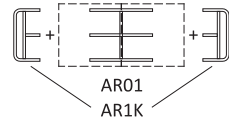

Technical specification

- 1 Seat, backrest** - moulded foam, density of 52 kg/m³, upholstered
- 2 Base** - Ø25 mm, wall thickness 1.5 mm, powder coated
- 3 Legs** - finished with polypropylene feet in frame colour
- 4 Top** - MDF 19mm, natural veneer
- 5 Shelf** - natural veneer

- max. load 120 kg

Dimensions (mm)

W1 - 609 | W2 - 609 | W3 - 609 | W4 - 580 | W5 - 913 | W6 - 652 | W7 - 609 | W8 - 609 | W9 - 368 | W10 - 440 |

Configuration examples

Frame: AR1K + AR01|
Configuration: 2 x ES02

Frame: AR1K + AR01 + AR1S + AR01|
Configuration: 4 x ES02

Frame: AR1K + AR1|
Configuration: ES01 + ES02

Frame: AR1K + AR02 + AR1S + AR03 + AR1S + AR04 + AR1S + AR01|
Configuration: ES03 + 3 x ES01 + ES03 + 3 x ES02 + ES04 + ES02 + ES01 + ES02