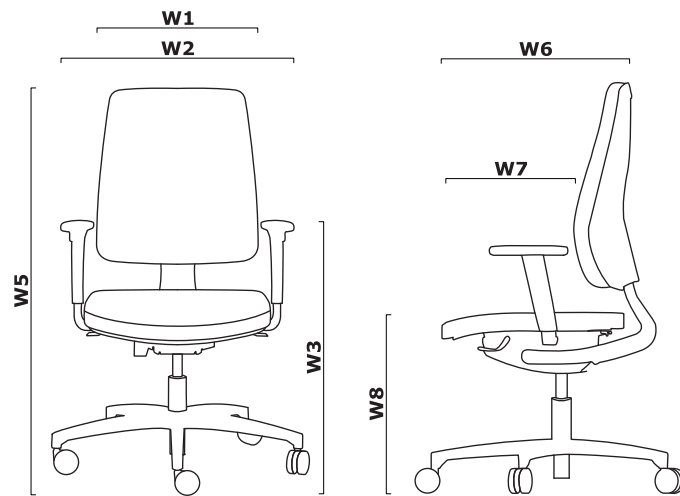

* option with extra charge

Technical specification

- 1 Seat** - upholstered, sliding
- 2 Backrest:**
 - height adjustment range 70 mm
 - 7 levels of height adjustment, every 10 mm
- 3 OPTION WITH EXTRA CHARGE** - armrest 2D, polyurethane, colour: black
- 4 Castors** - Ø65 mm, for soft floors PP+PA, colour: black; OPTION WITH EXTRA CHARGE - for hard floors PP+PA, colour: black
- 5 Mechanism**
- 6 Base** - 5-star, polypropylene, Ø=680 mm, h=124 mm; OPTION WITH EXTRA CHARGE - 5-star, polished aluminium, Ø=680 mm, h=124 mm
- 7 Actuator** - steal gas spring, adjustment range 130 mm, colour: black

- max. load 120 kg

Mechanism

AUTO SYNCHRO

- synchronized automated regulation chair back press mechanism
- designed for usage 45 and 120kg
- allows the backrest to tilt from 0° to 18° and the seat to tilt from 0° to 6° at the same time
- it is possible to lock the backrest only in the 0° position

Dimensions (mm)

W1 - 460 | W2 - 630-705 | W3 - 575-675 | W4 - 660 | W5 - 940-1130 |
W6 - 550-660 | W7 - 390-460 | W8 - 420-550 |

Armrests

1 Armrest 2D

- width adjustment 38 mm (x2) (A)
- height adjustment range: 100 mm (B), 10 levels of height adjustment, every 10 mm
- material PP+TPE