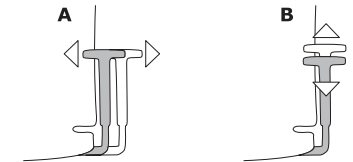

- max. load 120 kg

Mechanism

AUTO SYNCHRO

- synchronized automated regulation chair back press mechanism
- designed for usage 45 and 120kg
- allows the backrest to tilt from 0° to 18° and the seat to tilt from 0° to 6° at the same time
- it is possible to lock the backrest only in the 0° position

Dimensions (mm)

W1 - 460 | W2 - 630-705 | W3 - 575-675 | W4 - 660 | W5 - 940-1130 |
W6 - 550-660 | W7 - 390-460 | W8 - 420-550 |

Armrests

1 Armrest 2D

- width adjustment 38 mm (x2) (A)
- height adjustment range: 100 mm (B), 10 levels of height adjustment, every 10 mm
- material PP+TPE