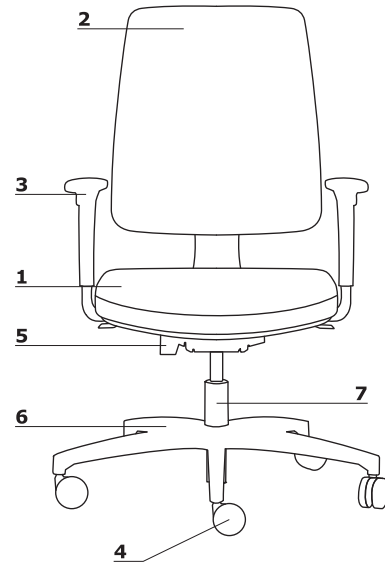

Colour combination - Ayla

Material	Colour	Chairs														
		A - Seat	B - Backrest Polyurethane	C - Backrest Upholstery	D - Base	E - Armrest	F - Castors									
Fabric	Nemo	✓		✓												
	Runner	II group ✓		II group ✓												
	Medley	II group ✓		II group ✓												
	Atlantic	II group ✓		II group ✓												
	Vita	II group ✓		II group ✓												
	River	II group ✓		II group ✓												
	Xtreme	III group ✓		III group ✓												
	Synergy	III group ✓		III group ✓												
	Black		✓		✓	✓	✓									

* option with extra charge

Technical specification

- 1 Seat** - upholstered, sliding
- 2 Backrest:**
 - height adjustment range 70 mm
 - 7 levels of height adjustment, every 10 mm
- 3 OPTION WITH EXTRA CHARGE** - armrest 2D, polyurethane, colour: black
- 4 Castors** - Ø65 mm, for soft floors PP+PA, colour: black; OPTION WITH EXTRA CHARGE - for hard floors PP+PA, colour: black
- 5 Mechanism**
- 6 Base** - 5-star, polypropylene, Ø=680 mm, h=124 mm; OPTION WITH EXTRA CHARGE - 5-star, polished aluminium, Ø=680 mm, h=124 mm
- 7 Actuator** - steal gas spring, adjustment range 130 mm, colour: black

- max. load 120 kg

Mechanism

AUTO SYNCHRO

- synchronized automated regulation chair back press mechanism
- designed for usage 45 and 120kg
- allows the backrest to tilt from 0° to 18° and the seat to tilt from 0° to 6° at the same time
- it is possible to lock the backrest only in the 0° position

Dimensions (mm)

W1 - 460 | W2 - 630-705 | W3 - 575-675 | W4 - 660 | W5 - 940-1130 |
W6 - 550-660 | W7 - 390-460 | W8 - 420-550 |

Armrests

1 Armrest 2D

- width adjustment 38 mm (x2) (A)
- height adjustment range: 100 mm (B), 10 levels of height adjustment, every 10 mm
- material PP+TPE