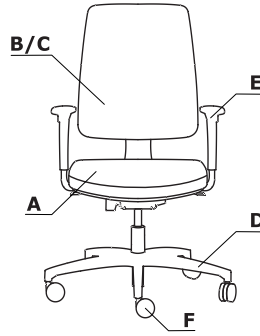

Colour combination - Ayla

Material	Colour	Chairs														
		A - Seat	B - Backrest Polyurethane	C - Backrest Upholstery	D - Base	E - Armrest	F - Castors									
Fabric	Nemo	✓		✓												
	Runner	II group ✓		II group ✓												
	Medley	II group ✓		II group ✓												
	Atlantic	II group ✓		II group ✓												
	Vita	II group ✓		II group ✓												
	River	II group ✓		II group ✓												
	Xtreme	III group ✓		III group ✓												
	Synergy	III group ✓		III group ✓												
	Black		✓		✓	✓	✓									

* option with extra charge

Technical specification

- 1 Seat** - upholstered, sliding
- 2 Backrest:**
 - height adjustment range 70 mm
 - 7 levels of height adjustment, every 10 mm
- 3 OPTION WITH EXTRA CHARGE** - armrest 2D, polyurethane, colour: black
- 4 Castors** - Ø65 mm, for soft floors PP+PA, colour: black; OPTION WITH EXTRA CHARGE - for hard floors PP+PA, colour: black
- 5 Mechanism**
- 6 Base** - 5-star, polypropylene, Ø=680 mm, h=124 mm; OPTION WITH EXTRA CHARGE - 5-star, polished aluminium, Ø=680 mm, h=124 mm
- 7 Actuator** - steal gas spring, adjustment range 130 mm, colour: black

- max. load 120 kg

Mechanism

AUTO SYNCHRO

- synchronized automated regulation chair back press mechanism
- designed for usage 45 and 120kg
- allows the backrest to tilt from 0° to 18° and the seat to tilt from 0° to 6° at the same time
- it is possible to lock the backrest only in the 0° position

Dimensions (mm)

W1 - 460 | W2 - 630-705 | W3 - 575-675 | W4 - 660 | W5 - 940-1130 |
W6 - 550-660 | W7 - 390-460 | W8 - 420-550 |

Armrests

1 Armrest 2D

- width adjustment 38 mm (x2) (A)
- height adjustment range: 100 mm (B), 10 levels of height adjustment, every 10 mm
- material PP+TPE