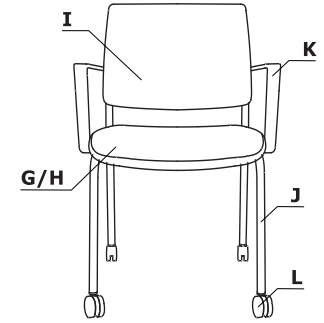

Colour combination - Gaya

Material	Colour	GAYA					GAYAK								
		A - Seat - polypropylene	B - Seat - upholstery	C - Back	D - Base - 4 legs	E - Base - cantilever	F - Armrest	G - Seat - polypropylene	H - Seat - upholstery	I - Back	J - Base - 4 legs	K - Armrest	L - Castors		
Fabric	Nemo		✓						✓						
	Runner		II group	✓					II group	✓					
	Medley		II group						II group		✓				
	Atlantic		II group						II group						
	Vita		II group						II group						
	River		II group						II group						
	Xtreme		III group						III group						
	Synergy		III group						III group						
Metal	M115 - black semi-matt RAL 9005				✓							✓			
	17 - chrom				✓*	✓					✓*				
	Black	✓					✓	✓				✓	✓		

* option with extra charge

Technical specification

- 1 Seat** - polyurethane, colour: black;
OPTION WITH EXTRA CHARGE - upholstered
- 2 Backrest** - mesh in Runner colours
- 3 Base** - 4-legged, metal, colour: black
semi-matt, powder coated
- **stacked** - max. 4 pieces
- **OPTION WITH EXTRA CHARGE** - 4-legged,
metal, chrome
- **OPTION WITH EXTRA CHARGE** - cantilever,
metal, chrome, with glides
- 4 OPTION WITH EXTRA CHARGE** - armrest,
polyurethane, colour: black

- max. load 120 kg

Dimensions (mm)

W1 - 460 | W2 - 565 | W3 - 180 | W4 - 480 | W5 - 490 | W6 - 650 | W7 - 835 |
W8 - 330 | W9 - 480 | W10 - 835 | W11 - 515 |

Symbol: GAYA								
Seat polypropylene	Upholstered seat			Armrests	4-legged, chrome	Cantilever, chrome	kg m3 pcs	Additional information
	I	II	III					
	Nemo	Runner, Vita, Medley, River, Atlantic	Xtreme, Synergy					
							10 0,333 1	

- max. load 120 kg

Dimensions (mm)

W1 - 460 | W2 - 565 | W3 - 480 | W4 - 500 | W5 - 835 | W6 - 480 | W7 - 835 |
W8 - 525|

Symbol: GAYAK								
Seat polypropylene	Upholstered seat			Armrests	4-legged, chrome	Castors for hard floors	kg m3 pcs	Additional information
	I	II	III					
	Nemo	Runner, Vita, Medley, River, Atlantic	Xtreme, Synergy					
							10,5 0,333 1	