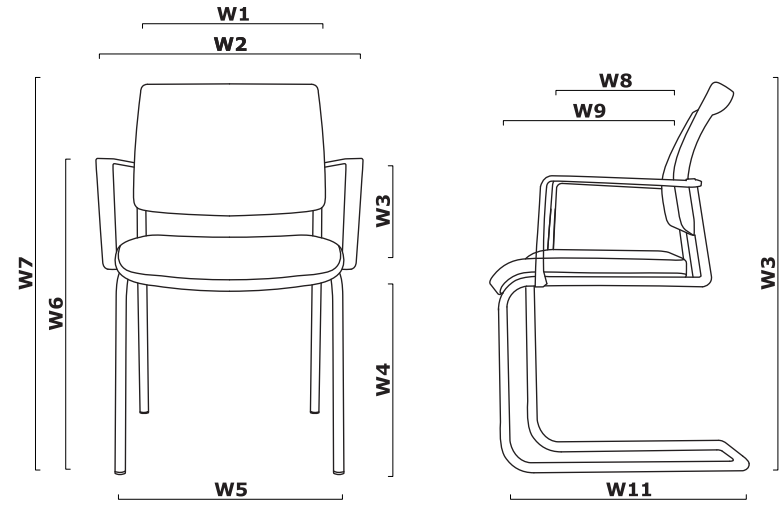

* option with extra charge

Technical specification

- 1 Seat** - polyurethane, colour: black;
OPTION WITH EXTRA CHARGE - upholstered
- 2 Backrest** - mesh in Runner colours
- 3 Base** - 4-legged, metal, colour: black
semi-matt, powder coated
- **stacked** - max. 4 pieces
- **OPTION WITH EXTRA CHARGE** - 4-legged,
metal, chrome
- **OPTION WITH EXTRA CHARGE** - cantilever,
metal, chrome, with glides
- 4 OPTION WITH EXTRA CHARGE** - armrest,
polyurethane, colour: black

- max. load 120 kg

Dimensions (mm)

W1 - 460 | W2 - 565 | W3 - 180 | W4 - 480 | W5 - 490 | W6 - 650 | W7 - 835 |
W8 - 330 | W9 - 480 | W10 - 835 | W11 - 515 |

Symbol: GAYA								
Seat polypropylene	Upholstered seat			Armrests	4-legged, chrome	Cantilever, chrome	kg m3 pcs	Additional information
	I	II	III					
	Nemo	Runner, Vita, Medley, River, Atlantic	Xtreme, Synergy					
							10 0,333 1	

Technical specification

- 1 Seat** - polyurethane, colour: black;
OPTION WITH EXTRA CHARGE - upholstered
- 2 Backrest** - mesh in Runner colours
- 3 Base** - 4-legged, metal, colour: black
semi-matt, powder coated
- OPTION WITH EXTRA CHARGE** - 4-legged,
metal, chrome
- 4 OPTION WITH EXTRA CHARGE** - armrest,
polyurethane, colour: black
- 5 Castors** - for soft floors, colour:
black; OPTION WITH EXTRA CHARGE - for hard
floors, colour: black

- max. load 120 kg

Dimensions (mm)

W1 - 460 | W2 - 565 | W3 - 480 | W4 - 500 | W5 - 835 | W6 - 480 | W7 - 835 |
W8 - 525|

Symbol: GAYAK								
Seat polypropylene	Upholstered seat			Armrests	4-legged, chrome	Castors for hard floors	kg m3 pcs	Additional information
	I	II	III					
	Nemo	Runner, Vita, Medley, River, Atlantic	Xtreme, Synergy					
							10,5 0,333 1	