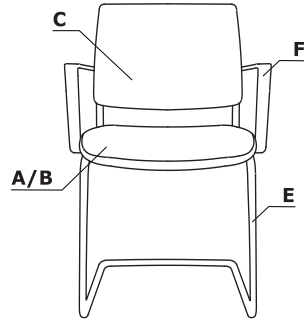

Colour combination - Gaya

Material	Colour	GAYA					GAYAK								
		A - Seat - polypropylene	B - Seat - upholstery	C - Back	D - Base - 4 legs	E - Base - cantilever	F - Armrest	G - Seat - polypropylene	H - Seat - upholstery	I - Back	J - Base - 4 legs	K - Armrest	L - Castors		
Fabric	Nemo		✓						✓						
	Runner		II group	✓					II group	✓					
	Medley		II group						II group		✓				
	Atlantic		II group						II group						
	Vita		II group						II group						
	River		II group						II group						
	Xtreme		III group						III group						
	Synergy		III group						III group						
Metal	M115 - black semi-matt RAL 9005				✓							✓			
	17 - chrom				✓*	✓					✓*				
	Black	✓					✓	✓				✓	✓		

* option with extra charge

Technical specification

- 1 Seat** - polyurethane, colour: black;
OPTION WITH EXTRA CHARGE - upholstered
- 2 Backrest** - mesh in Runner colours
- 3 Base** - 4-legged, metal, colour: black
semi-matt, powder coated
- **stacked** - max. 4 pieces
- **OPTION WITH EXTRA CHARGE** - 4-legged,
metal, chrome
- **OPTION WITH EXTRA CHARGE** - cantilever,
metal, chrome, with glides
- 4 OPTION WITH EXTRA CHARGE** - armrest,
polyurethane, colour: black

- max. load 120 kg

Dimensions (mm)

W1 - 460 | W2 - 565 | W3 - 180 | W4 - 480 | W5 - 490 | W6 - 650 | W7 - 835 |
W8 - 330 | W9 - 480 | W10 - 835 | W11 - 515 |

Symbol: GAYA								
Seat polypropylene	Upholstered seat			Armrests	4-legged, chrome	Cantilever, chrome	kg m3 pcs	Additional information
	I	II	III					
	Nemo	Runner, Vita, Medley, River, Atlantic	Xtreme, Synergy					
							10 0,333 1	

- max. load 120 kg

Dimensions (mm)

W1 - 460 | W2 - 565 | W3 - 480 | W4 - 500 | W5 - 835 | W6 - 480 | W7 - 835 |
W8 - 525|

Symbol: GAYAK								
Seat polypropylene	Upholstered seat			Armrests	4-legged, chrome	Castors for hard floors	kg m3 pcs	Additional information
	I	II	III					
	Nemo	Runner, Vita, Medley, River, Atlantic	Xtreme, Synergy					
							10,5 0,333 1	