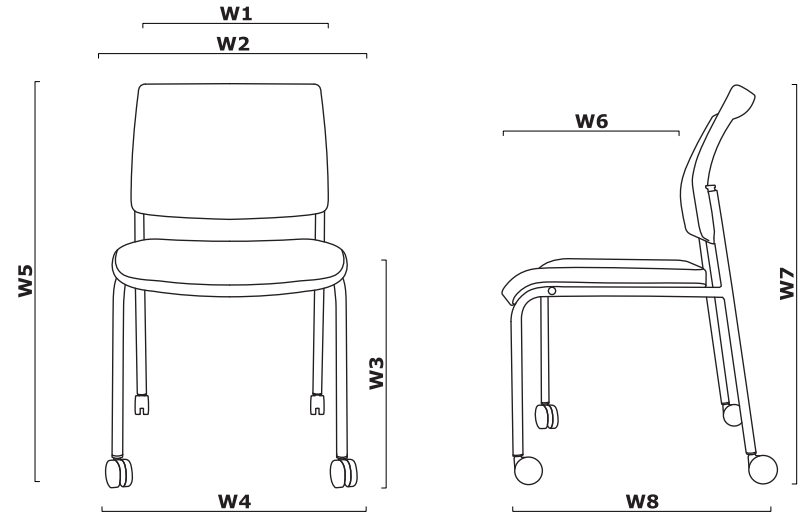

* option with extra charge

Technical specification

- 1 Seat** - polyurethane, colour: black;
OPTION WITH EXTRA CHARGE - upholstered
- 2 Backrest** - mesh in Runner colours
- 3 Base** - 4-legged, metal, colour: black
semi-matt, powder coated
- **stacked** - max. 4 pieces
- **OPTION WITH EXTRA CHARGE** - 4-legged,
metal, chrome
- **OPTION WITH EXTRA CHARGE** - cantilever,
metal, chrome, with glides
- 4 OPTION WITH EXTRA CHARGE** - armrest,
polyurethane, colour: black

- max. load 120 kg

Dimensions (mm)

W1 - 460 | W2 - 565 | W3 - 180 | W4 - 480 | W5 - 490 | W6 - 650 | W7 - 835 |
W8 - 330 | W9 - 480 | W10 - 835 | W11 - 515 |

Symbol: GAYA								
Seat polypropylene	Upholstered seat			Armrests	4-legged, chrome	Cantilever, chrome	kg m3 pcs	Additional information
	I	II	III					
	Nemo	Runner, Vita, Medley, River, Atlantic	Xtreme, Synergy					
							10 0,333 1	

Technical specification

- 1 Seat** - polyurethane, colour: black;
OPTION WITH EXTRA CHARGE - upholstered
- 2 Backrest** - mesh in Runner colours
- 3 Base** - 4-legged, metal, colour: black
semi-matt, powder coated
- OPTION WITH EXTRA CHARGE** - 4-legged,
metal, chrome
- 4 OPTION WITH EXTRA CHARGE** - armrest,
polyurethane, colour: black
- 5 Castors** - for soft floors, colour:
black; OPTION WITH EXTRA CHARGE - for hard
floors, colour: black

- max. load 120 kg

Dimensions (mm)

W1 - 460 | W2 - 565 | W3 - 480 | W4 - 500 | W5 - 835 | W6 - 480 | W7 - 835 |
W8 - 525|

Symbol: GAYAK								
Seat polypropylene	Upholstered seat			Armrests	4-legged, chrome	Castors for hard floors	kg m3 pcs	Additional information
	I	II	III					
	Nemo	Runner, Vita, Medley, River, Atlantic	Xtreme, Synergy					
							10,5 0,333 1	