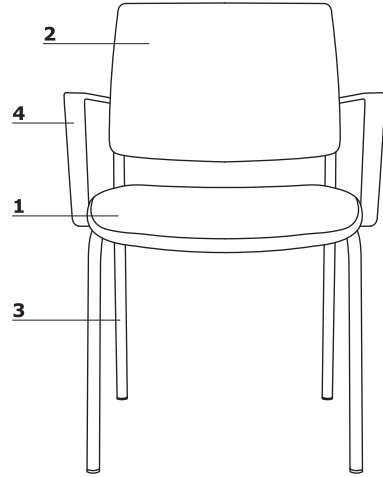

Colour combination - Gaya

Material	Colour	GAYA					GAYAK								
		A - Seat - polypropylene	B - Seat - upholstery	C - Back	D - Base - 4 legs	E - Base - cantilever	F - Armrest	G - Seat - polypropylene	H - Seat - upholstery	I - Back	J - Base - 4 legs	K - Armrest	L - Castors		
Fabric	Nemo		✓						✓						
	Runner		II group	✓					II group	✓					
	Medley		II group						II group		✓				
	Atlantic		II group						II group						
	Vita		II group						II group						
	River		II group						II group						
	Xtreme		III group						III group						
	Synergy		III group						III group						
Metal	M115 - black semi-matt RAL 9005				✓							✓			
	17 - chrom				✓*	✓					✓*				
	Black	✓					✓	✓				✓	✓		

* option with extra charge

Technical specification

- 1 Seat** - polyurethane, colour: black;
OPTION WITH EXTRA CHARGE - upholstered
- 2 Backrest** - mesh in Runner colours
- 3 Base** - 4-legged, metal, colour: black
semi-matt, powder coated
- **stacked** - max. 4 pieces
- **OPTION WITH EXTRA CHARGE** - 4-legged,
metal, chrome
- **OPTION WITH EXTRA CHARGE** - cantilever,
metal, chrome, with glides
- 4 OPTION WITH EXTRA CHARGE** - armrest,
polyurethane, colour: black

- max. load 120 kg

Dimensions (mm)

W1 - 460 | W2 - 565 | W3 - 180 | W4 - 480 | W5 - 490 | W6 - 650 | W7 - 835 |
W8 - 330 | W9 - 480 | W10 - 835 | W11 - 515 |

Symbol: GAYA								
Seat polypropylene	Upholstered seat			Armrests	4-legged, chrome	Cantilever, chrome	kg m3 pcs	Additional information
	I	II	III					
	Nemo	Runner, Vita, Medley, River, Atlantic	Xtreme, Synergy					
							10 0,333 1	

- max. load 120 kg

Dimensions (mm)

W1 - 460 | W2 - 565 | W3 - 480 | W4 - 500 | W5 - 835 | W6 - 480 | W7 - 835 |
W8 - 525|

Symbol: GAYAK								
Seat polypropylene	Upholstered seat			Armrests	4-legged, chrome	Castors for hard floors	kg m3 pcs	Additional information
	I	II	III					
	Nemo	Runner, Vita, Medley, River, Atlantic	Xtreme, Synergy					
							10,5 0,333 1	