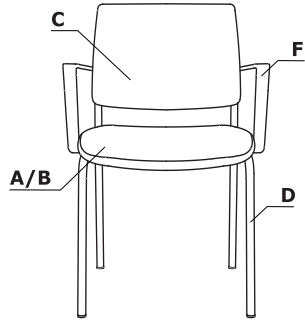

Colour combination - Gaya

Material	Colour	GAYA					GAYAK								
		A - Seat - polypropylene	B - Seat - upholstery	C - Back	D - Base - 4 legs	E - Base - cantilever	F - Armrest	G - Seat - polypropylene	H - Seat - upholstery	I - Back	J - Base - 4 legs	K - Armrest	L - Castors		
Fabric	Nemo		✓						✓						
	Runner		II group	✓					II group	✓					
	Medley		II group						II group		✓				
	Atlantic		II group						II group						
	Vita		II group						II group						
	River		II group						II group						
	Xtreme		III group						III group						
	Synergy		III group						III group						
Metal	M115 - black semi-matt RAL 9005				✓							✓			
	17 - chrom				✓*	✓					✓*				
	Black	✓					✓	✓				✓	✓		

* option with extra charge

Technical specification

- 1 Seat** - polyurethane, colour: black;
OPTION WITH EXTRA CHARGE - upholstered
- 2 Backrest** - mesh in Runner colours
- 3 Base** - 4-legged, metal, colour: black
semi-matt, powder coated
- **stacked** - max. 4 pieces
- **OPTION WITH EXTRA CHARGE** - 4-legged,
metal, chrome
- **OPTION WITH EXTRA CHARGE** - cantilever,
metal, chrome, with glides
- 4 OPTION WITH EXTRA CHARGE** - armrest,
polyurethane, colour: black

- max. load 120 kg

Dimensions (mm)

W1 - 460 | W2 - 565 | W3 - 180 | W4 - 480 | W5 - 490 | W6 - 650 | W7 - 835 |
W8 - 330 | W9 - 480 | W10 - 835 | W11 - 515 |

Symbol: GAYA								
Seat polypropylene	Upholstered seat			Armrests	4-legged, chrome	Cantilever, chrome	kg m3 pcs	Additional information
	I	II	III					
	Nemo	Runner, Vita, Medley, River, Atlantic	Xtreme, Synergy					
							10 0,333 1	

- max. load 120 kg

Dimensions (mm)

W1 - 460 | W2 - 565 | W3 - 480 | W4 - 500 | W5 - 835 | W6 - 480 | W7 - 835 |
W8 - 525|

Symbol: GAYAK								
Seat polypropylene	Upholstered seat			Armrests	4-legged, chrome	Castors for hard floors	kg m3 pcs	Additional information
	I	II	III					
	Nemo	Runner, Vita, Medley, River, Atlantic	Xtreme, Synergy					
							10,5 0,333 1	