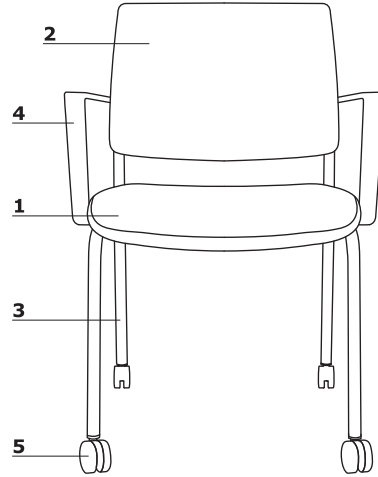

* option with extra charge

Technical specification

- 1 Seat** - polyurethane, colour: black;
OPTION WITH EXTRA CHARGE - upholstered
- 2 Backrest** - mesh in Runner colours
- 3 Base** - 4-legged, metal, colour: black
semi-matt, powder coated
- **stacked** - max. 4 pieces
- **OPTION WITH EXTRA CHARGE** - 4-legged,
metal, chrome
- **OPTION WITH EXTRA CHARGE** - cantilever,
metal, chrome, with glides
- 4 OPTION WITH EXTRA CHARGE** - armrest,
polyurethane, colour: black

- max. load 120 kg

Dimensions (mm)

W1 - 460 | W2 - 565 | W3 - 180 | W4 - 480 | W5 - 490 | W6 - 650 | W7 - 835 |
W8 - 330 | W9 - 480 | W10 - 835 | W11 - 515 |

Symbol: GAYA								
Seat polypropylene	Upholstered seat			Armrests	4-legged, chrome	Cantilever, chrome	kg m3 pcs	Additional information
	I	II	III					
	Nemo	Runner, Vita, Medley, River, Atlantic	Xtreme, Synergy					
							10 0,333 1	

Technical specification

- 1 Seat** - polyurethane, colour: black;
OPTION WITH EXTRA CHARGE - upholstered
- 2 Backrest** - mesh in Runner colours
- 3 Base** - 4-legged, metal, colour: black
semi-matt, powder coated
- OPTION WITH EXTRA CHARGE** - 4-legged,
metal, chrome
- 4 OPTION WITH EXTRA CHARGE** - armrest,
polyurethane, colour: black
- 5 Castors** - for soft floors, colour:
black; OPTION WITH EXTRA CHARGE - for hard
floors, colour: black

- max. load 120 kg

Dimensions (mm)

W1 - 460 | W2 - 565 | W3 - 480 | W4 - 500 | W5 - 835 | W6 - 480 | W7 - 835 |
W8 - 525|

Symbol: GAYAK								
Seat polypropylene	Upholstered seat			Armrests	4-legged, chrome	Castors for hard floors	kg m3 pcs	Additional information
	I	II	III					
	Nemo	Runner, Vita, Medley, River, Atlantic	Xtreme, Synergy					
							10,5 0,333 1	