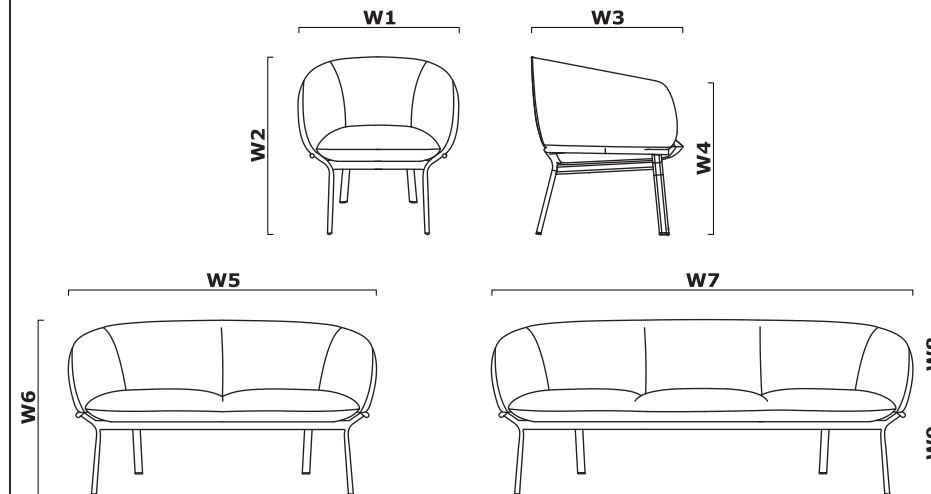

Colour combination - Grace

Material	Colour	GR01, GR02, GR03		GR01S, GR02S													
		A - Seat	B - Base	C - Top	D - Base												
Fabric	Medley	✓															
	Atlantic	✓															
	Vita	✓															
	River	✓															
	Xtreme	III group ✓															
	Synergy	III group ✓															
Veneer	Pearl white			✓													
	Burgundy			✓													
	Black			✓													
	Natural ash			✓													
Metal	M010 - light grey semi-matt RAL 7044		✓		✓												
	M011 - dark grey semi-matt RAL 7042		✓		✓												
	M012 - dark green semi-matt RAL 6012		✓		✓												
	M013 - burgundy semi-matt RAL 3007		✓		✓												
	M014 - red semi-matt RAL 3016		✓		✓												
	M016 - pearl white semi-matt RAL 1013		✓		✓												
	M115 - black semi-matt RAL 9005		✓		✓												

Technical specification

- 1 Seat, backrest** - moulded foam, density of 52 kg/m³, upholstered
- 2 Base** - oval-shaped profile 40 × 20 × 2 mm, tube Ø22 mm, wall thickness 2 mm, CNC-bent, powder coated
- 3 Legs** - finished with polypropylene feet in frame colour

- max. load 120 kg

Dimensions (mm)

W1 - 700 | W2 - 760 | W3 - 650 | W4 - 600 | W5 - 1280 | W6 - 760 | W7 - 1860 |
W8 - 340 | W9 - 420 |

Technical specification - tables

- 1 Top** - MDF 19mm, natural veneer
- 2 Frame** - oval-shaped profile 40 × 20 × 2 mm, tube Ø22 mm, wall thickness 2 mm, CNC-bent, powder coated

Dimensions (mm)

W1 - 800 | W2 - 800 | W3 - 450 | W4 - 1000 | W5 - 500 | W6 - 450 |

	Symbol	II	III	Top	kg m ³ pcs	Additional information
		Medley, Atlantic, Vita, River	Xtreme, Synergy	2 colours		
	GR01				17 0,408 1	armchair
	GR02				30 0,728 1	2 seater sofa
	GR03				45 1,048 1	3 seater sofa
	GR01S				20 0,345 1	square table
	GR02S				17 0,275 1	rectangular table