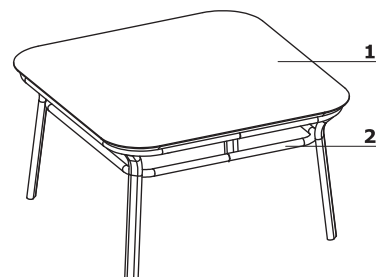

Technical specification

- 1 Seat, backrest** - moulded foam, density of 52 kg/m³, upholstered
- 2 Base** - oval-shaped profile 40 × 20 × 2 mm, tube Ø22 mm, wall thickness 2 mm, CNC-bent, powder coated
- 3 Legs** - finished with polypropylene feet in frame colour

- max. load 120 kg

Dimensions (mm)

W1 - 700 | W2 - 760 | W3 - 650 | W4 - 600 | W5 - 1280 | W6 - 760 | W7 - 1860 |
W8 - 340 | W9 - 420 |

Technical specification - tables

- 1 Top** - MDF 19mm, natural veneer
- 2 Frame** - oval-shaped profile 40 × 20 × 2 mm, tube Ø22 mm, wall thickness 2 mm, CNC-bent, powder coated

Dimensions (mm)

W1 - 800 | W2 - 800 | W3 - 450 | W4 - 1000 | W5 - 500 | W6 - 450 |

	Symbol	II	III	Top	kg m ³ pcs	Additional information
		Medley, Atlantic, Vita, River	Xtreme, Synergy	2 colours		
	GR01				17 0,408 1	armchair
	GR02				30 0,728 1	2 seater sofa
	GR03				45 1,048 1	3 seater sofa
	GR01S				20 0,345 1	square table
	GR02S				17 0,275 1	rectangular table