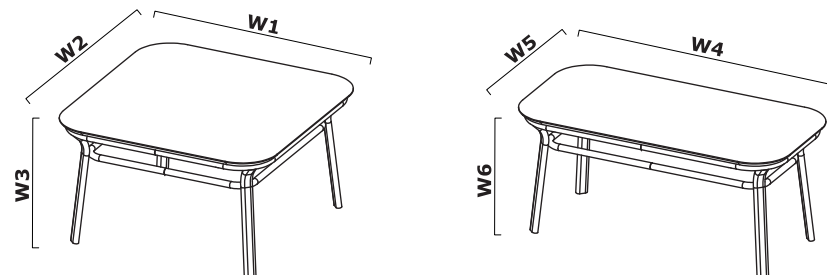

Technical specification

- 1 Seat, backrest** - moulded foam, density of 52 kg/m³, upholstered
- 2 Base** - oval-shaped profile 40 × 20 × 2 mm, tube Ø22 mm, wall thickness 2 mm, CNC-bent, powder coated
- 3 Legs** - finished with polypropylene feet in frame colour

- max. load 120 kg

Dimensions (mm)

W1 - 700 | W2 - 760 | W3 - 650 | W4 - 600 | W5 - 1280 | W6 - 760 | W7 - 1860 |
W8 - 340 | W9 - 420 |

Technical specification - tables

- 1 Top** - MDF 19mm, natural veneer
- 2 Frame** - oval-shaped profile 40 × 20 × 2 mm, tube Ø22 mm, wall thickness 2 mm, CNC-bent, powder coated

Dimensions (mm)

W1 - 800 | W2 - 800 | W3 - 450 | W4 - 1000 | W5 - 500 | W6 - 450 |

	Symbol	II	III	Top	kg m ³ pcs	Additional information
		Medley, Atlantic, Vita, River	Xtreme, Synergy	2 colours		
	GR01				17 0,408 1	armchair
	GR02				30 0,728 1	2 seater sofa
	GR03				45 1,048 1	3 seater sofa
	GR01S				20 0,345 1	square table
	GR02S				17 0,275 1	rectangular table