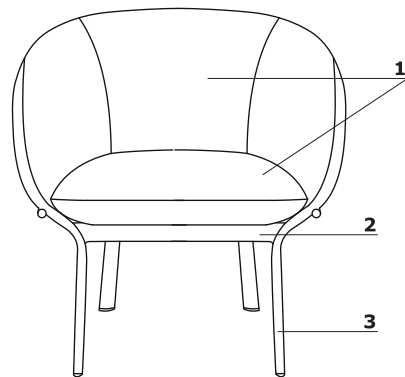

Colour combination - Grace

Material	Colour	GR01, GR02, GR03		GR01S, GR02S													
		A - Seat	B - Base	C - Top	D - Base												
Fabric	Medley	✓															
	Atlantic	✓															
	Vita	✓															
	River	✓															
	Xtreme	III group ✓															
	Synergy	III group ✓															
Veneer	Pearl white			✓													
	Burgundy			✓													
	Black			✓													
	Natural ash			✓													
Metal	M010 - light grey semi-matt RAL 7044		✓		✓												
	M011 - dark grey semi-matt RAL 7042		✓		✓												
	M012 - dark green semi-matt RAL 6012		✓		✓												
	M013 - burgundy semi-matt RAL 3007		✓		✓												
	M014 - red semi-matt RAL 3016		✓		✓												
	M016 - pearl white semi-matt RAL 1013		✓		✓												
	M115 - black semi-matt RAL 9005		✓		✓												

Technical specification

- 1 Seat, backrest** - moulded foam, density of 52 kg/m³, upholstered
- 2 Base** - oval-shaped profile 40 × 20 × 2 mm, tube Ø22 mm, wall thickness 2 mm, CNC-bent, powder coated
- 3 Legs** - finished with polypropylene feet in frame colour

- max. load 120 kg

Dimensions (mm)

W1 - 700 | W2 - 760 | W3 - 650 | W4 - 600 | W5 - 1280 | W6 - 760 | W7 - 1860 |
W8 - 340 | W9 - 420 |

Technical specification - tables

- 1 Top** - MDF 19mm, natural veneer
- 2 Frame** - oval-shaped profile 40 × 20 × 2 mm, tube Ø22 mm, wall thickness 2 mm, CNC-bent, powder coated

Dimensions (mm)

W1 - 800 | W2 - 800 | W3 - 450 | W4 - 1000 | W5 - 500 | W6 - 450 |

	Symbol	II	III	Top	kg m ³ pcs	Additional information
		Medley, Atlantic, Vita, River	Xtreme, Synergy	2 colours		
	GR01				17 0,408 1	armchair
	GR02				30 0,728 1	2 seater sofa
	GR03				45 1,048 1	3 seater sofa
	GR01S				20 0,345 1	square table
	GR02S				17 0,275 1	rectangular table