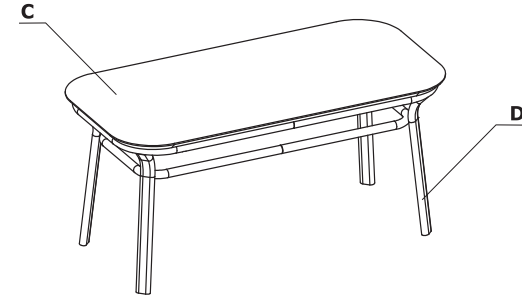

Colour combination - Grace

Material	Colour	GR01, GR02, GR03		GR01S, GR02S													
		A - Seat	B - Base	C - Top	D - Base												
Fabric	Medley	✓															
	Atlantic	✓															
	Vita	✓															
	River	✓															
	Xtreme	III group ✓															
	Synergy	III group ✓															
Veneer	Pearl white			✓													
	Burgundy			✓													
	Black			✓													
	Natural ash			✓													
Metal	M010 - light grey semi-matt RAL 7044		✓		✓												
	M011 - dark grey semi-matt RAL 7042		✓		✓												
	M012 - dark green semi-matt RAL 6012		✓		✓												
	M013 - burgundy semi-matt RAL 3007		✓		✓												
	M014 - red semi-matt RAL 3016		✓		✓												
	M016 - pearl white semi-matt RAL 1013		✓		✓												
	M115 - black semi-matt RAL 9005		✓		✓												

Technical specification

- 1 Seat, backrest** - moulded foam, density of 52 kg/m³, upholstered
- 2 Base** - oval-shaped profile 40 × 20 × 2 mm, tube Ø22 mm, wall thickness 2 mm, CNC-bent, powder coated
- 3 Legs** - finished with polypropylene feet in frame colour

- max. load 120 kg

Dimensions (mm)

W1 - 700 | W2 - 760 | W3 - 650 | W4 - 600 | W5 - 1280 | W6 - 760 | W7 - 1860 |
W8 - 340 | W9 - 420 |

Technical specification - tables

- 1 Top** - MDF 19mm, natural veneer
- 2 Frame** - oval-shaped profile 40 × 20 × 2 mm, tube Ø22 mm, wall thickness 2 mm, CNC-bent, powder coated

Dimensions (mm)

W1 - 800 | W2 - 800 | W3 - 450 | W4 - 1000 | W5 - 500 | W6 - 450 |

	Symbol	II	III	Top	kg m ³ pcs	Additional information
		Medley, Atlantic, Vita, River	Xtreme, Synergy	2 colours		
	GR01				17 0,408 1	armchair
	GR02				30 0,728 1	2 seater sofa
	GR03				45 1,048 1	3 seater sofa
	GR01S				20 0,345 1	square table
	GR02S				17 0,275 1	rectangular table