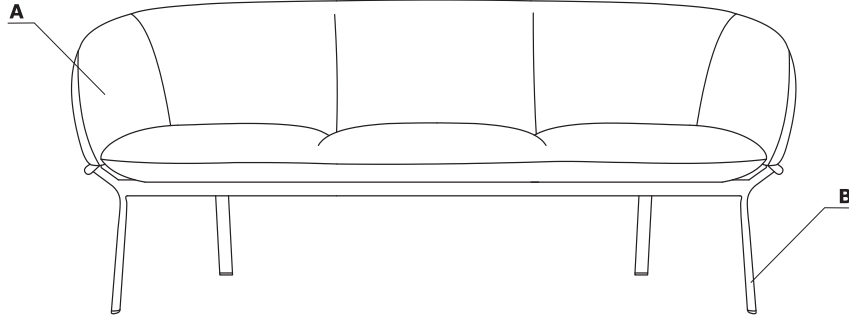

Colour combination - Grace

Material	Colour	GR01, GR02, GR03		GR01S, GR02S													
		A - Seat	B - Base	C - Top	D - Base												
Fabric	Medley	✓															
	Atlantic	✓															
	Vita	✓															
	River	✓															
	Xtreme	III group ✓															
	Synergy	III group ✓															
Veneer	Pearl white			✓													
	Burgundy			✓													
	Black			✓													
	Natural ash			✓													
Metal	M010 - light grey semi-matt RAL 7044		✓		✓												
	M011 - dark grey semi-matt RAL 7042		✓		✓												
	M012 - dark green semi-matt RAL 6012		✓		✓												
	M013 - burgundy semi-matt RAL 3007		✓		✓												
	M014 - red semi-matt RAL 3016		✓		✓												
	M016 - pearl white semi-matt RAL 1013		✓		✓												
	M115 - black semi-matt RAL 9005		✓		✓												

Technical specification

- 1 Seat, backrest** - moulded foam, density of 52 kg/m³, upholstered
- 2 Base** - oval-shaped profile 40 × 20 × 2 mm, tube Ø22 mm, wall thickness 2 mm, CNC-bent, powder coated
- 3 Legs** - finished with polypropylene feet in frame colour

- max. load 120 kg

Dimensions (mm)

W1 - 700 | W2 - 760 | W3 - 650 | W4 - 600 | W5 - 1280 | W6 - 760 | W7 - 1860 |
W8 - 340 | W9 - 420 |

Technical specification - tables

- 1 Top** - MDF 19mm, natural veneer
- 2 Frame** - oval-shaped profile 40 × 20 × 2 mm, tube Ø22 mm, wall thickness 2 mm, CNC-bent, powder coated

Dimensions (mm)

W1 - 800 | W2 - 800 | W3 - 450 | W4 - 1000 | W5 - 500 | W6 - 450 |

	Symbol	II	III	Top	kg m ³ pcs	Additional information
		Medley, Atlantic, Vita, River	Xtreme, Synergy	2 colours		
	GR01				17 0,408 1	armchair
	GR02				30 0,728 1	2 seater sofa
	GR03				45 1,048 1	3 seater sofa
	GR01S				20 0,345 1	square table
	GR02S				17 0,275 1	rectangular table