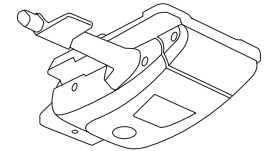

- max. load 120 kg

Dimensions (mm)

W1 - 460 | W2 - 620-700 | W3 - 580-700 | W4 - 660 | - W5 - 950-1070 | W6 - 560 | W7 - 460 | W8 - 400-530|

Mechanism

AUTO SYNCHRO

- synchronized automated regulation chair back press mechanism
- designed for usage 45 and 120kg
- allows the backrest to tilt from 0° to 20° and the seat to tilt from 0° to 6° at the same time
- possibility to lock the backrest in 5 positions

Armrests

1 Armrest 2D

- width adjustment (A)
- height adjustment (B)
- material PP+TPE

Symbol: TANYA							
	Upholstered seat			Armrests	Castors for hard floors	kg m3 pcs	Additional information
	I	II	III				
	Nemo	Runner, Vita, Medley, River, Atlantic	Xtreme, Synergy				
						15 0,283 1	