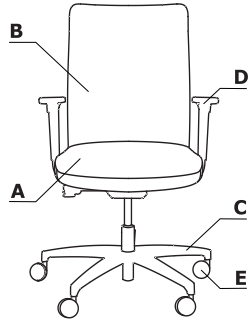

Colour combination - Tanya

Material	Colour	Chairs																
		A - Seat	B - Back	C - Base	D - Armrest	E - Castors												
Fabric	Nemo	✓																
	Runner	II group ✓																
	Medley	II group ✓																
	Atlantic	II group ✓																
	Vita	II group ✓																
	River	II group ✓																
	Xtreme	III group ✓																
	Synergy	III group ✓																
	String - black		✓															
	Black			✓	✓	✓												

Technical specification

- 1 **Seat** - upholstered
- 2 **Backrest** - mesh - fabric String, colour: black
- 3 **Mechanism** - Auro Synchro
- 4 **Base** - 5-star, polypropylene, $\varnothing=680$ mm, h= 80 mm
- 5 **OPTION WITH EXTRA CHARGE** - armrest 2D, polyurethane, colour: black
- 6 **Lumbar support** - manual height adjustable (60 mm)
- 7 **Castors** - $\varnothing 65$ mm, for soft floors PP+PA, colour: black; OPTION WITH EXTRA CHARGE - for hard floors PP+PA, colour: black
- 8 **Actuator** - steal gas spring, adjustment range 130 mm, colour: black

- max. load 120 kg

Dimensions (mm)

W1 - 460 | W2 - 620-700 | W3 - 580-700 | W4 - 660 | - W5 - 950-1070 | W6 - 560 | W7 - 460 | W8 - 400-530|

Mechanism

AUTO SYNCHRO

- synchronized automated regulation chair back press mechanism
- designed for usage 45 and 120kg
- allows the backrest to tilt from 0° to 20° and the seat to tilt from 0° to 6° at the same time
- possibility to lock the backrest in 5 positions