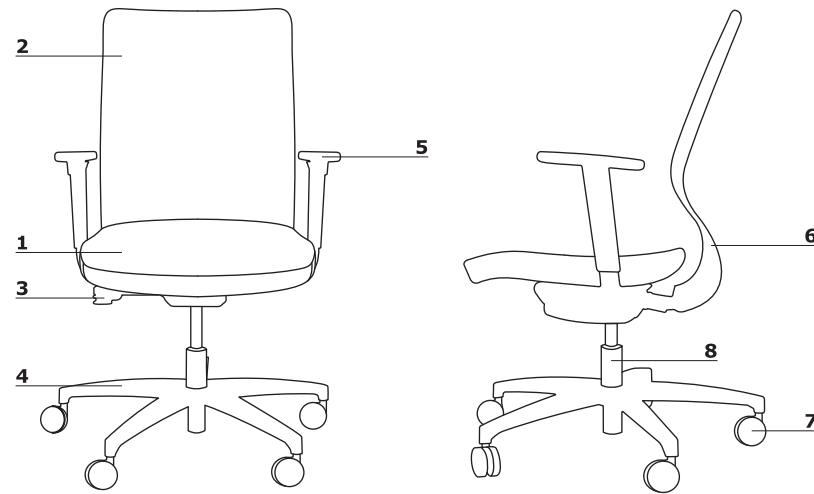

Colour combination - Tanya

Material	Colour	Chairs																
		A - Seat	B - Back	C - Base	D - Armrest	E - Castors												
Fabric	Nemo	✓																
	Runner	II group ✓																
	Medley	II group ✓																
	Atlantic	II group ✓																
	Vita	II group ✓																
	River	II group ✓																
	Xtreme	III group ✓																
	Synergy	III group ✓																
	String - black		✓															
	Black			✓	✓	✓												

Technical specification

- 1 **Seat** - upholstered
- 2 **Backrest** - mesh - fabric String, colour: black
- 3 **Mechanism** - Auro Synchro
- 4 **Base** - 5-star, polypropylene, $\varnothing=680$ mm, h= 80 mm
- 5 **OPTION WITH EXTRA CHARGE** - armrest 2D, polyurethane, colour: black
- 6 **Lumbar support** - manual height adjustable (60 mm)
- 7 **Castors** - $\varnothing 65$ mm, for soft floors PP+PA, colour: black; OPTION WITH EXTRA CHARGE - for hard floors PP+PA, colour: black
- 8 **Actuator** - steal gas spring, adjustment range 130 mm, colour: black

- max. load 120 kg

Dimensions (mm)

W1 - 460 | W2 - 620-700 | W3 - 580-700 | W4 - 660 | - W5 - 950-1070 | W6 - 560 | W7 - 460 | W8 - 400-530|

Mechanism

AUTO SYNCHRO

- synchronized automated regulation chair back press mechanism
- designed for usage 45 and 120kg
- allows the backrest to tilt from 0° to 20° and the seat to tilt from 0° to 6° at the same time
- possibility to lock the backrest in 5 positions

Armrests

1 Armrest 2D

- width adjustment (A)
- height adjustment (B)
- material PP+TPE

Symbol: TANYA							
	Upholstered seat			Armrests	Castors for hard floors	kg m3 pcs	Additional information
	I	II	III				
	Nemo	Runner, Vita, Medley, River, Atlantic	Xtreme, Synergy				
						15 0,283 1	