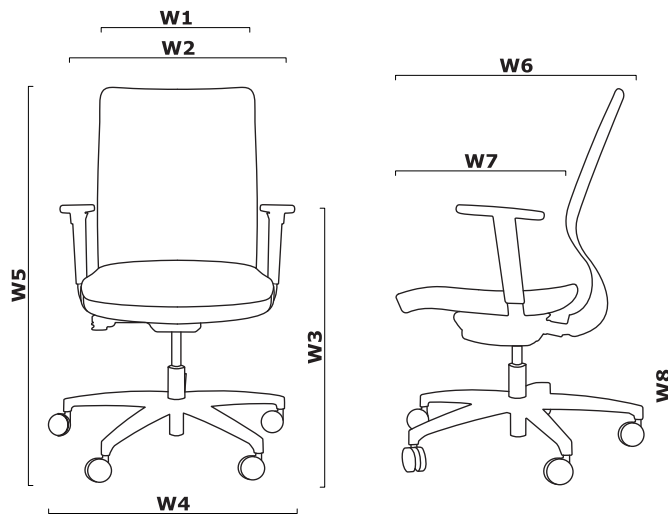

Colour combination - Tanya

Material	Colour	Chairs																
		A - Seat	B - Back	C - Base	D - Armrest	E - Castors												
Fabric	Nemo	✓																
	Runner	II group ✓																
	Medley	II group ✓																
	Atlantic	II group ✓																
	Vita	II group ✓																
	River	II group ✓																
	Xtreme	III group ✓																
	Synergy	III group ✓																
	String - black		✓															
	Black			✓	✓	✓												

Technical specification

- 1 **Seat** - upholstered
- 2 **Backrest** - mesh - fabric String, colour: black
- 3 **Mechanism** - Auro Synchro
- 4 **Base** - 5-star, polypropylene, $\varnothing=680$ mm, h= 80 mm
- 5 **OPTION WITH EXTRA CHARGE** - armrest 2D, polyurethane, colour: black
- 6 **Lumbar support** - manual height adjustable (60 mm)
- 7 **Castors** - $\varnothing 65$ mm, for soft floors PP+PA, colour: black; OPTION WITH EXTRA CHARGE - for hard floors PP+PA, colour: black
- 8 **Actuator** - steal gas spring, adjustment range 130 mm, colour: black

- max. load 120 kg

Dimensions (mm)

W1 - 460 | W2 - 620-700 | W3 - 580-700 | W4 - 660 | - W5 - 950-1070 | W6 - 560 | W7 - 460 | W8 - 400-530|

Mechanism

AUTO SYNCHRO

- synchronized automated regulation chair back press mechanism
- designed for usage 45 and 120kg
- allows the backrest to tilt from 0° to 20° and the seat to tilt from 0° to 6° at the same time
- possibility to lock the backrest in 5 positions