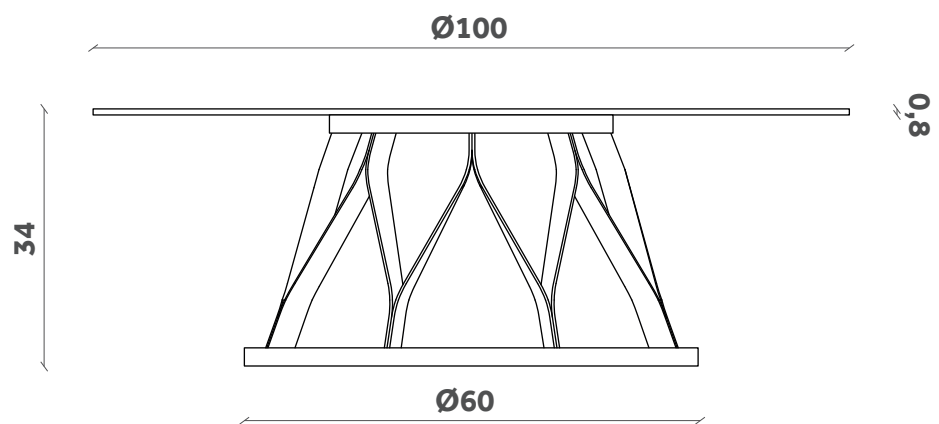

ACCO

Tavolino/Coffee table

Design Florian Schmid

TS 27-28

FINITURE / FINISHES

Base
Base

Legno / Wood

Canaletto walnut

Piano
Top

Vetro / Glass

Transparent
Float Glass