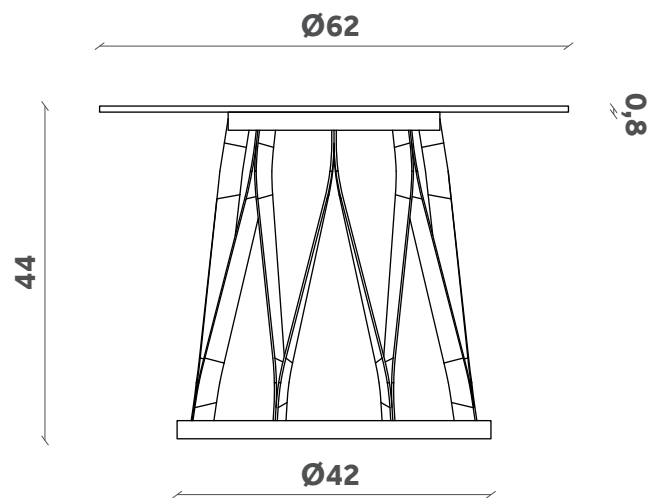

ACCO

Tavolino/Coffee table

Design Florian Schmid

TS 27-28

FINITURE / FINISHES

Base
Base

Legno / Wood

Canaletto walnut

Piano
Top

Vetro / Glass

Transparent
Float Glass