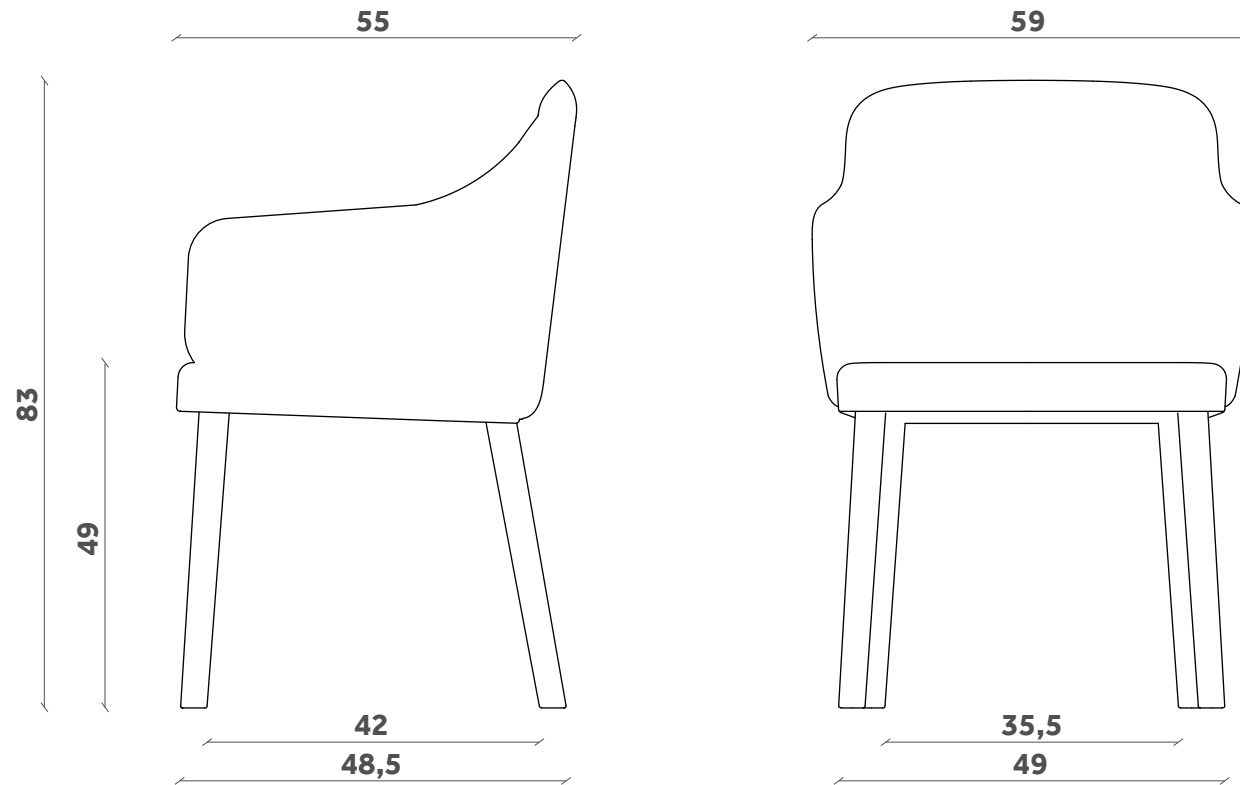

ALÍ

Sedia/Chair

Design Philippe Tabet

SD 30

FINITURE / FINISHES

Gambe

Legs

Legno / Wood

Beech stained
Oak

Beech stained
Walnut

Black Aniline

Seduta

Seat

Tessuto cliente

min. 2 pezzi
h1,40x2,7ml a seduta

Customer own fabric