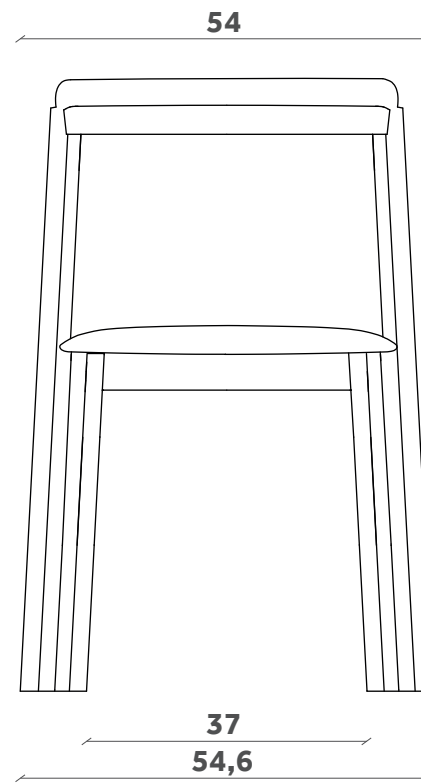

ALMA

Sedia/Chair

Design e-ggs

SD 50

FINITURE / FINISHES

Struttura Structure

Legno / Wood

White
Ral: 9016

Customer own fabric
min. 2 seats
h1,40x0,7lm

Loop

Dove Gray

Lead Gray

Midnight Blue

Yellow

Red Bordeaux

Red