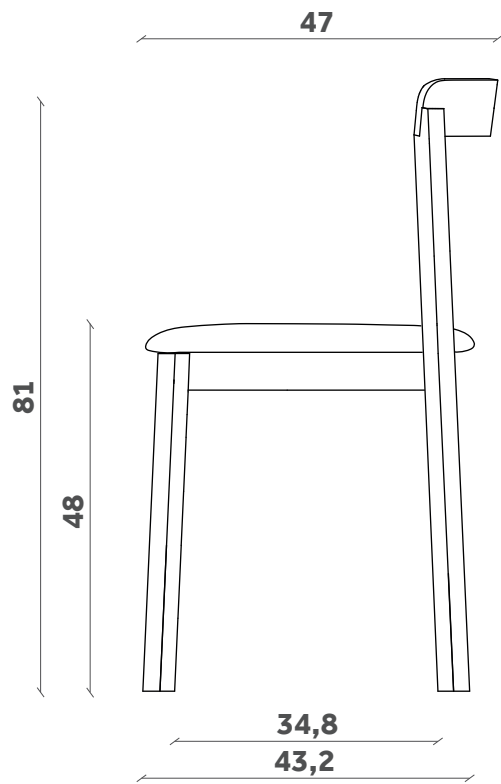

ALMA

Sedia/Chair

Design e-ggs

SD 50

FINITURE / FINISHES

Struttura Structure

Legno / Wood

White
Ral: 9016

Customer own fabric
min. 2 seats
h1,40x0,7lm

Loop

Dove Gray

Lead Gray

Midnight Blue

Yellow

Red Bordeaux

Red