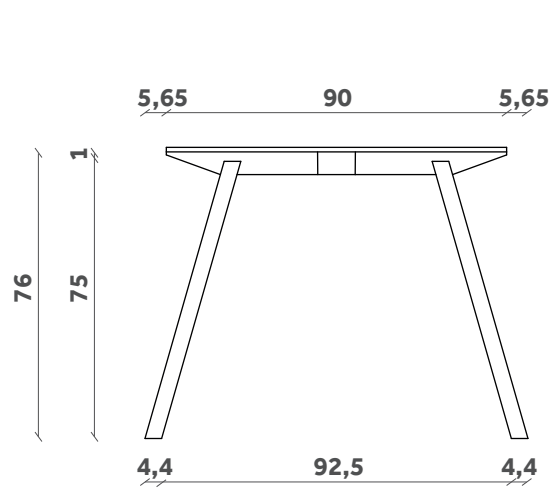

Tavolo/Table

Design Andrea Lucatello

TP 7003

150-190-230x90

TP 7002

180-220-260x90

FINITURE / FINISHES

Base Base