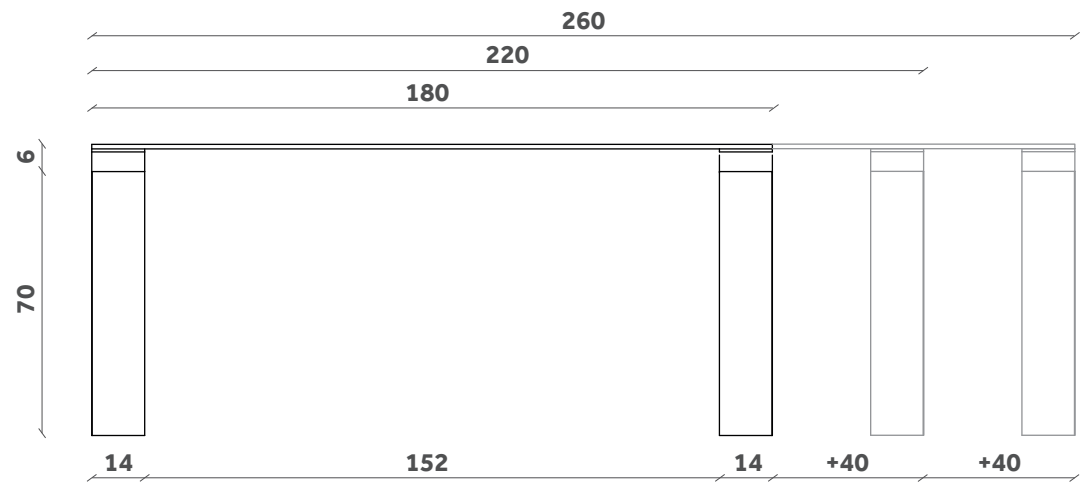

Tavolo/Table

Design Andrea Lucatello

TP 7003

150-190-230x90

TP 7002

180-220-260x90

FINITURE / FINISHES

Base Base