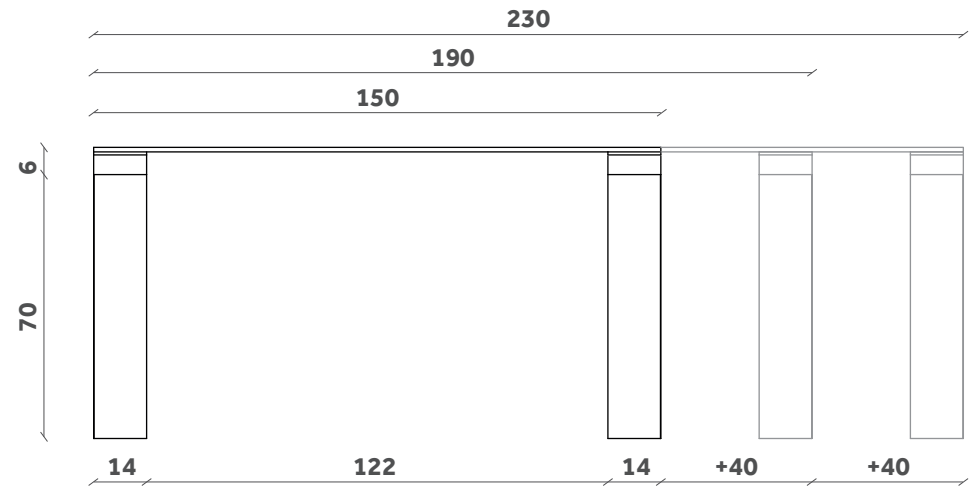

Tavolo/Table

Design Andrea Lucatello

TP 7003

150-190-230x90

TP 7002

180-220-260x90

FINITURE / FINISHES

Base Base