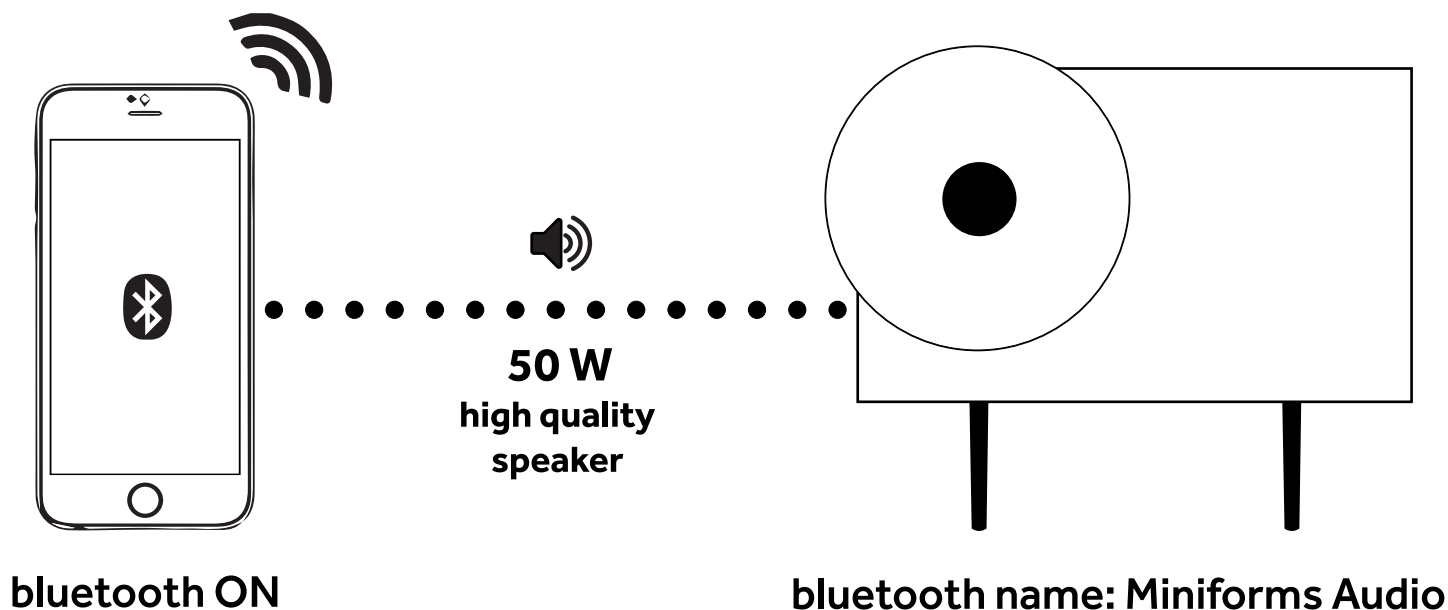

Gold

Copper

Gambe Legs

Laccati / Lacquer

Black
Ral: 9005

Impianto audio integrato
Integrated audio system

50 W
high quality
speaker

bluetooth ON