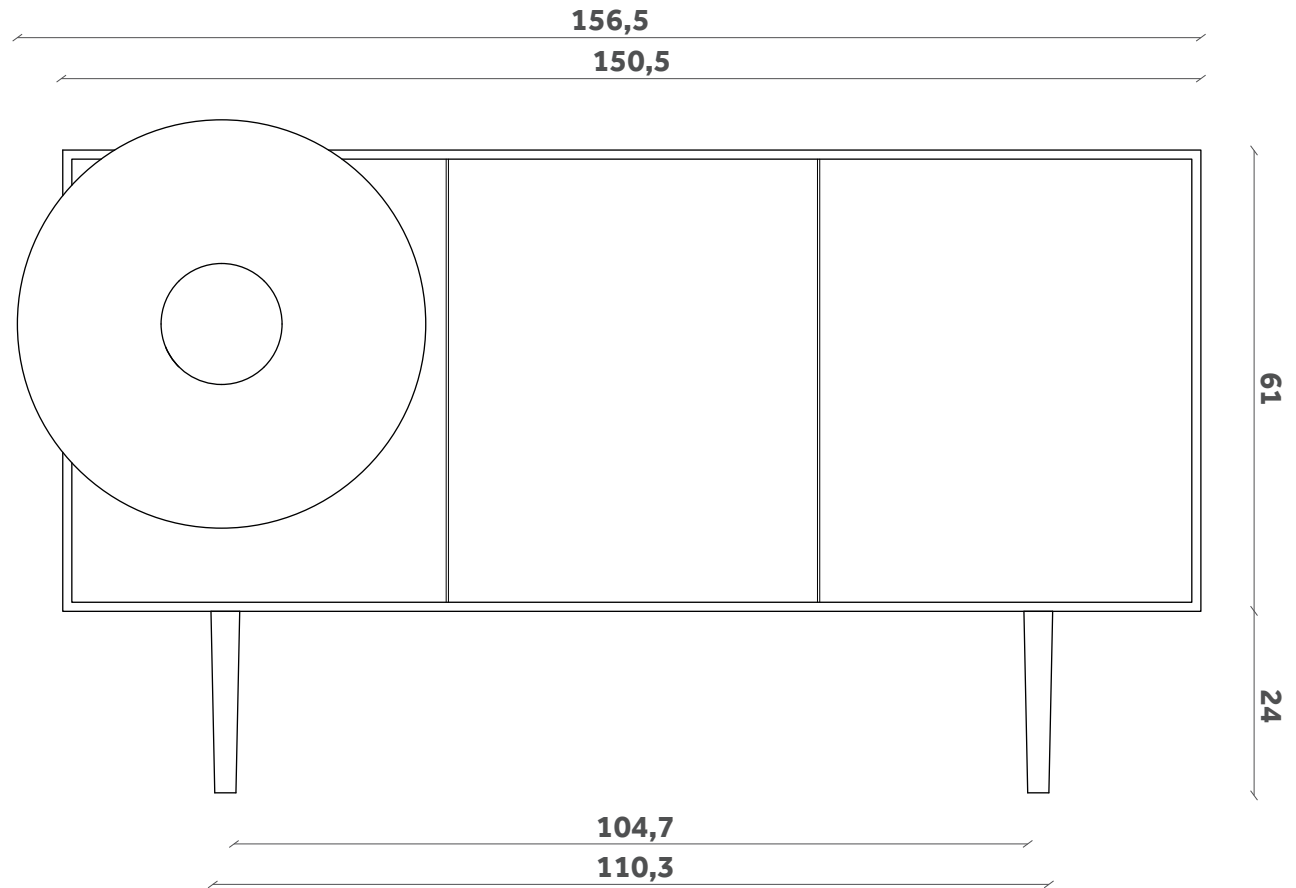

CARUSO

Madia/Cabinet

Design Paolo Cappello

BF 37

1 ripiano interno in vetro

1 inner glass shelf

CARUSO XL

Madia/Cabinet

Design Paolo Cappello

BF 38

1 ripiano interno in vetro

1 inner glass shelf

FINITURE / FINISHES

Struttura Structure

Laccati / Lacquer

White
Ral: 9016