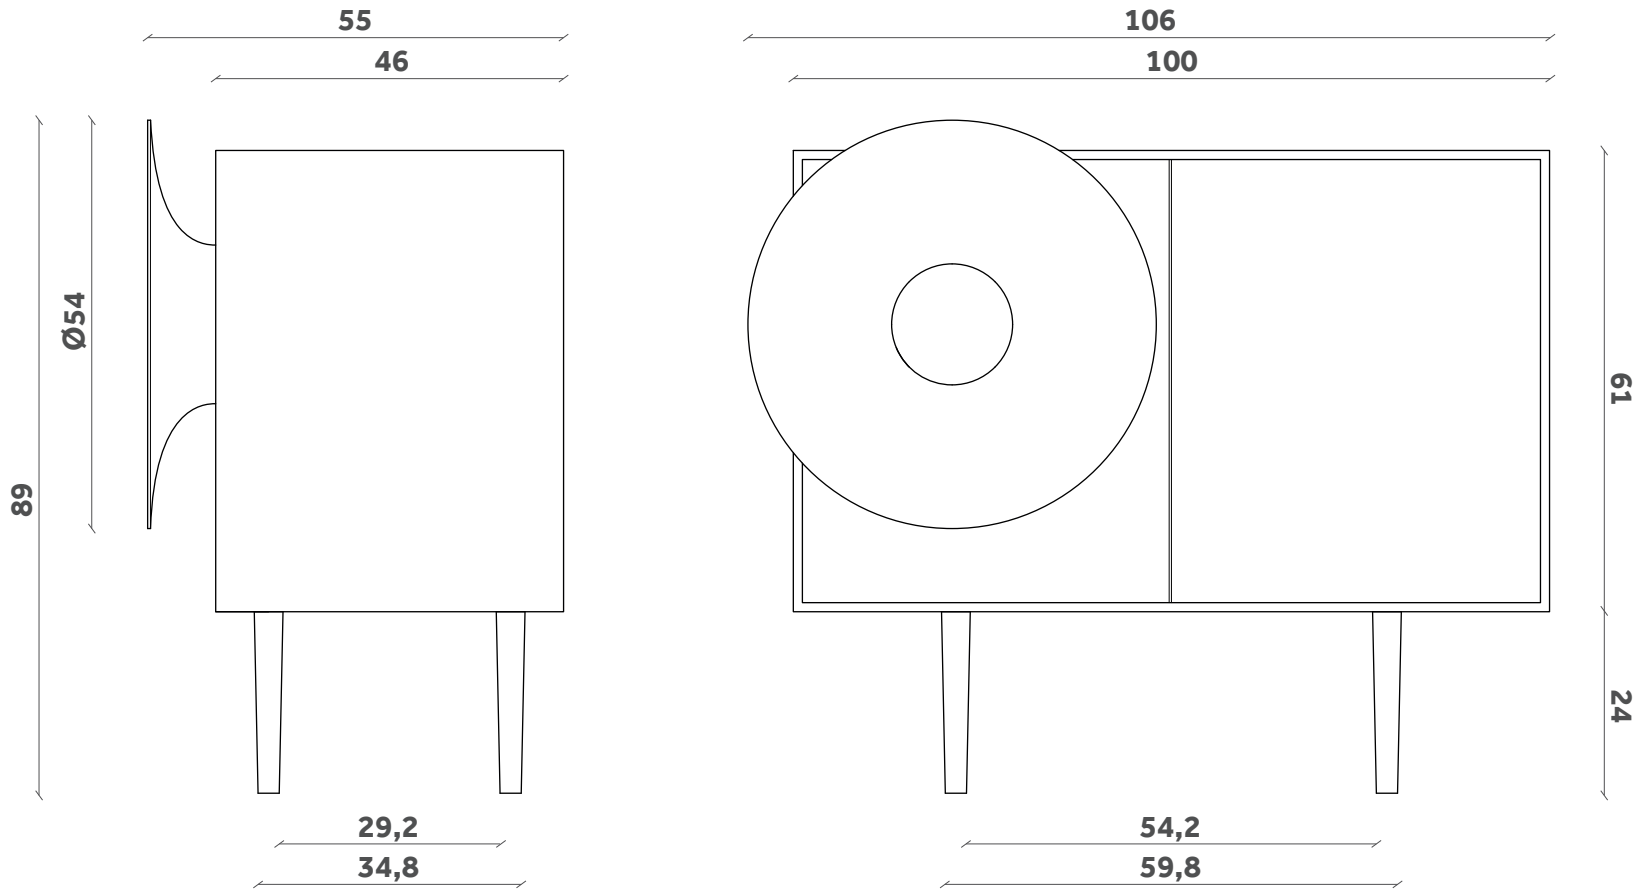

CARUSO

Madia/Cabinet

Design Paolo Cappello

BF 37

1 ripiano interno in vetro

1 inner glass shelf

CARUSO XL

Madia/Cabinet

Design Paolo Cappello

BF 38

1 ripiano interno in vetro

1 inner glass shelf

FINITURE / FINISHES

Struttura Structure

Laccati / Lacquer

White
Ral: 9016