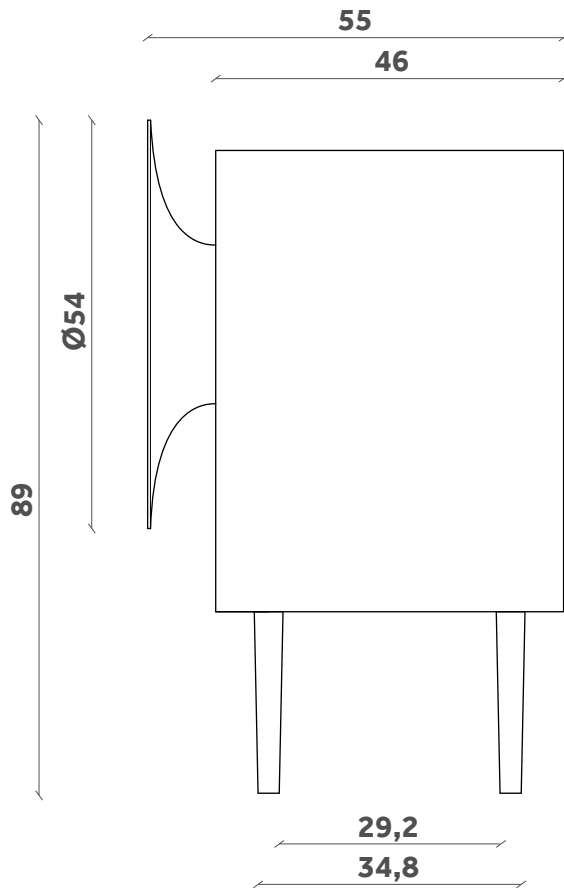

CARUSO

Madia/Cabinet

Design Paolo Cappello

BF 37

1 ripiano interno in vetro

1 inner glass shelf

CARUSO XL

Madia/Cabinet

Design Paolo Cappello

BF 38

1 ripiano interno in vetro

1 inner glass shelf

FINITURE / FINISHES

Struttura Structure

Laccati / Lacquer

White
Ral: 9016