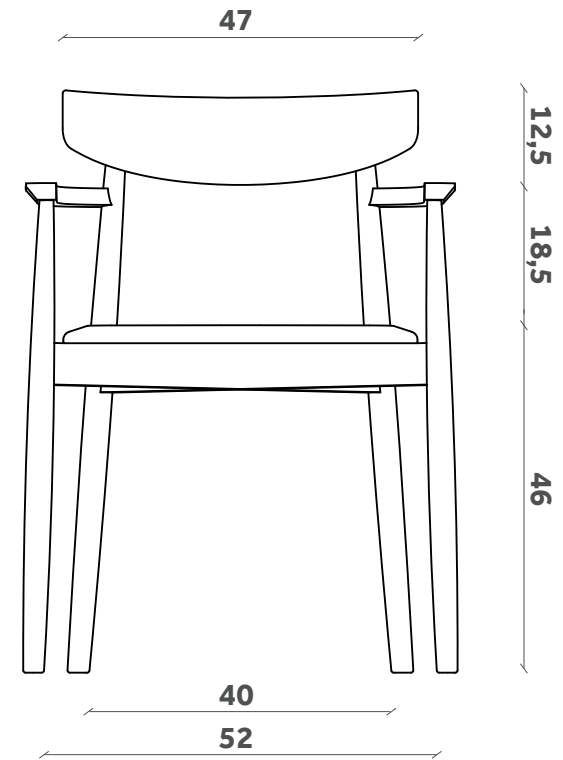

CLARETTA

Sedia/Chair

Design Florian Schmid

PL 45

FINITURE / FINISHES

Struttura Structure

Legno / Wood

Ash