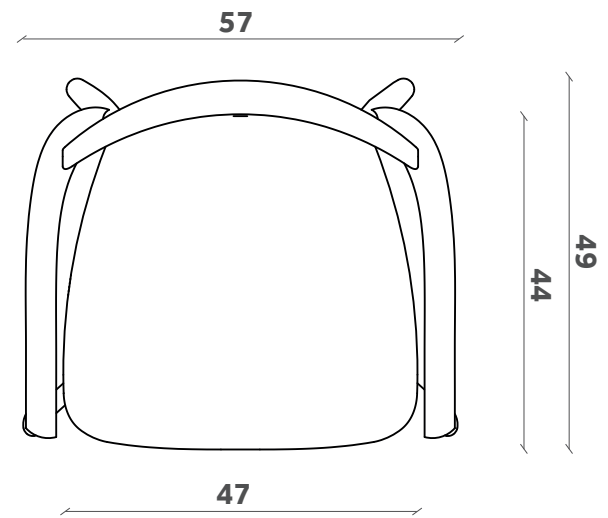

CLARETTA

Sedia/Chair

Design Florian Schmid

PL 45

FINITURE / FINISHES

Struttura Structure

Legno / Wood

Ash