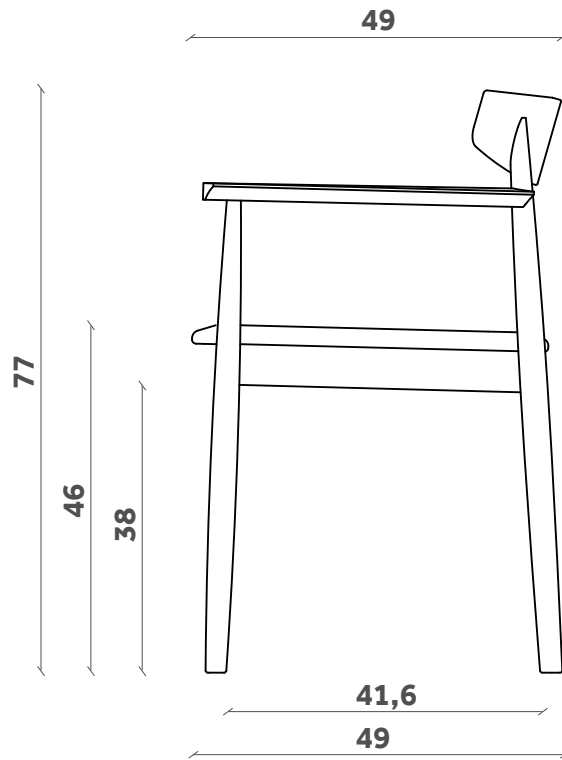

CLARETTA

Sedia/Chair

Design Florian Schmid

PL 45

FINITURE / FINISHES

Struttura Structure

Legno / Wood

Ash