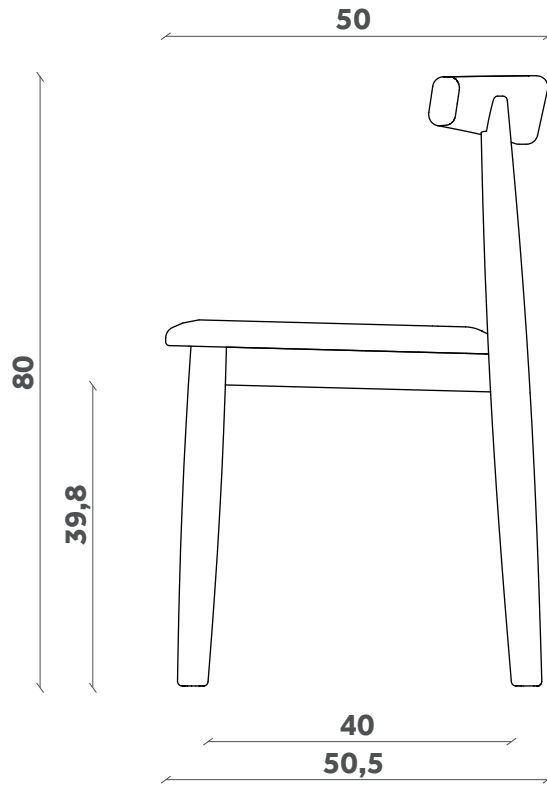

CLARETTA BOLD

Sedia/Chair

Design Florian Schmid

SD 46

FINITURE / FINISHES

Struttura Structure

Legno / Wood

Ash