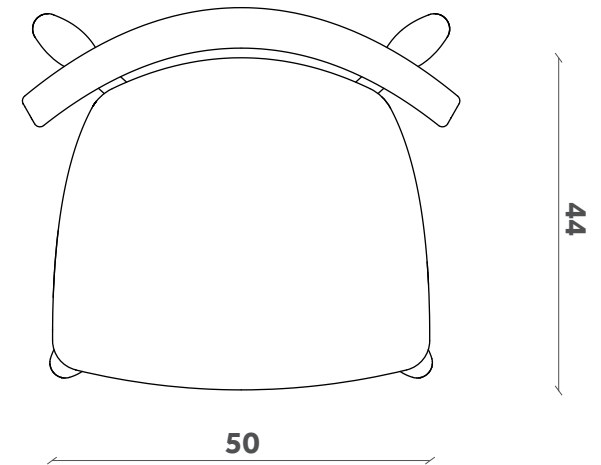

CLARETTA BOLD

Sedia/Chair

Design Florian Schmid

SD 46

FINITURE / FINISHES

Struttura Structure

Legno / Wood

Ash