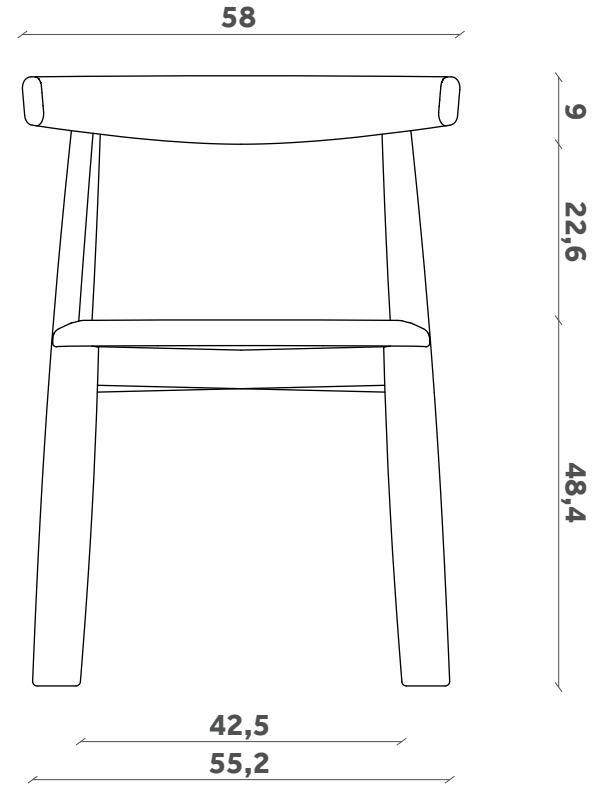

CLARETTA BOLD

Sedia/Chair

Design Florian Schmid

SD 46

FINITURE / FINISHES

Struttura Structure

Legno / Wood

Ash