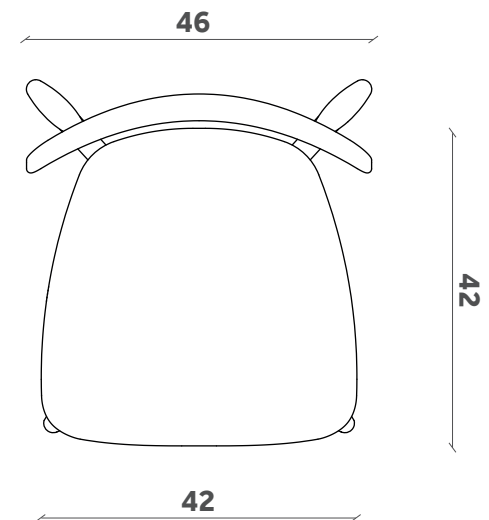

CLARETTA

Sedia/Chair

Design Florian Schmid

SD 45

FINITURE / FINISHES

Struttura Structure

Legno / Wood

Ash