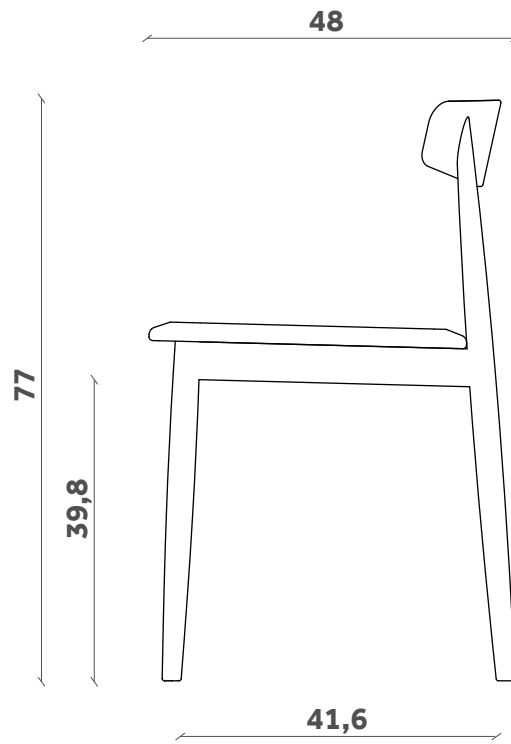

CLARETTA

Sedia/Chair

Design Florian Schmid

SD 45

FINITURE / FINISHES

Struttura Structure

Legno / Wood

Ash