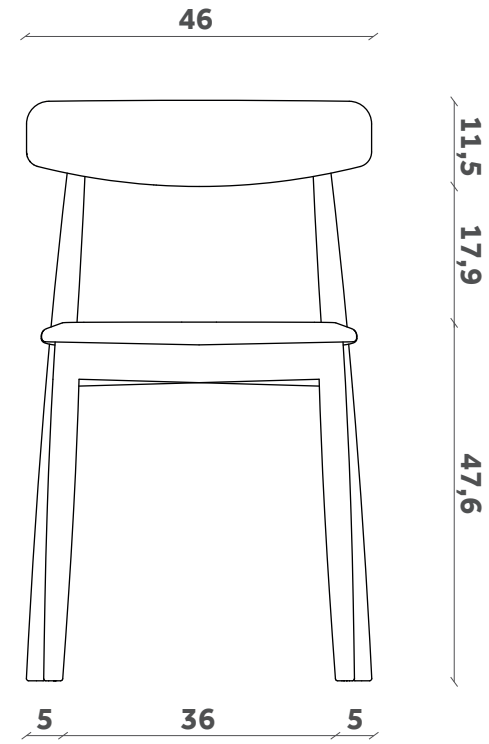

CLARETTA

Sedia/Chair

Design Florian Schmid

SD 45

FINITURE / FINISHES

Struttura Structure

Legno / Wood

Ash