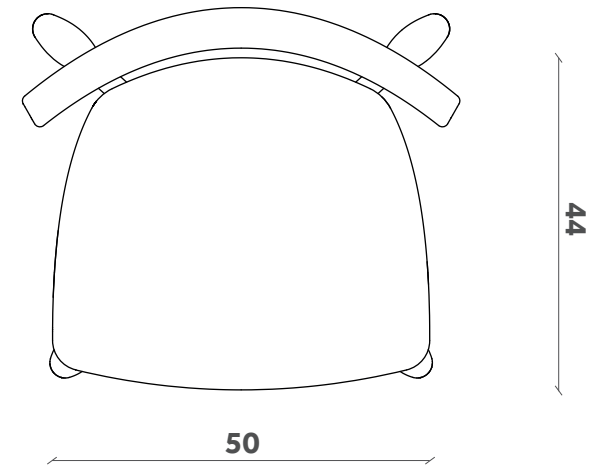

Navy

CLARETTA BOLD

Sedia/Chair

Design Florian Schmid

SD 46

FINITURE / FINISHES

Struttura Structure

Legno / Wood