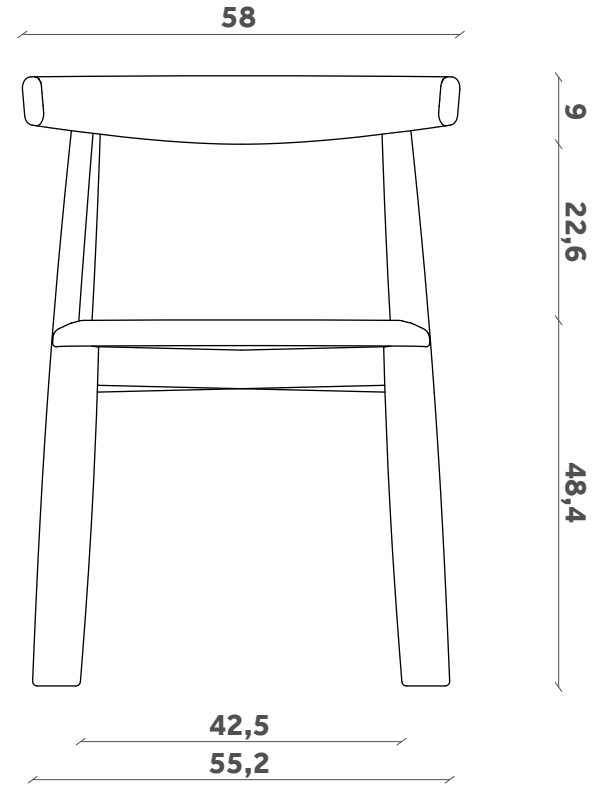

CLARETTA BOLD

Sedia/Chair

Design Florian Schmid

SD 46