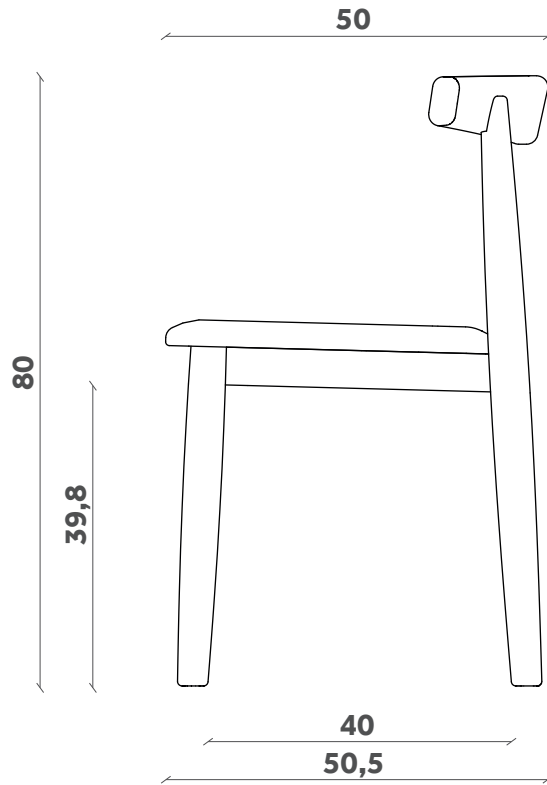

Navy

CLARETTA BOLD

Sedia/Chair

Design Florian Schmid

SD 46

FINITURE / FINISHES

Struttura Structure

Legno / Wood