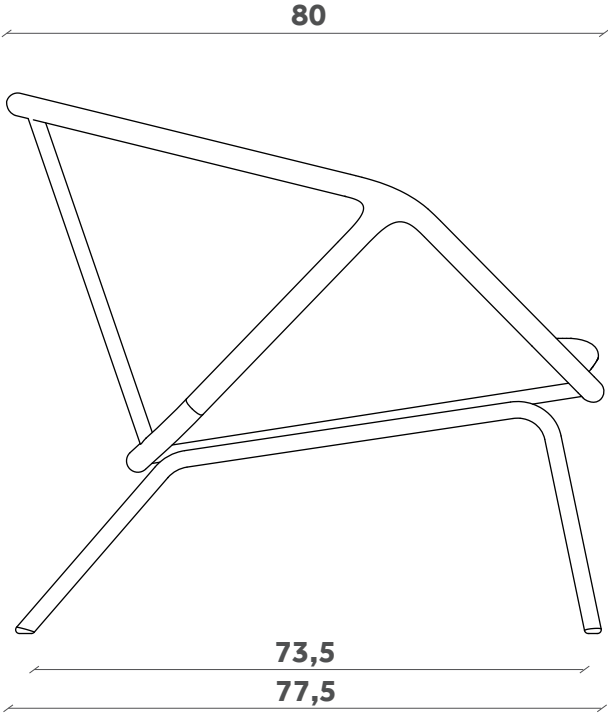

COLONY

Poltrona/Armchair

Design Skrivo

PL 18

FINITURE / FINISHES

Base

Base

Laccati / Lacquer