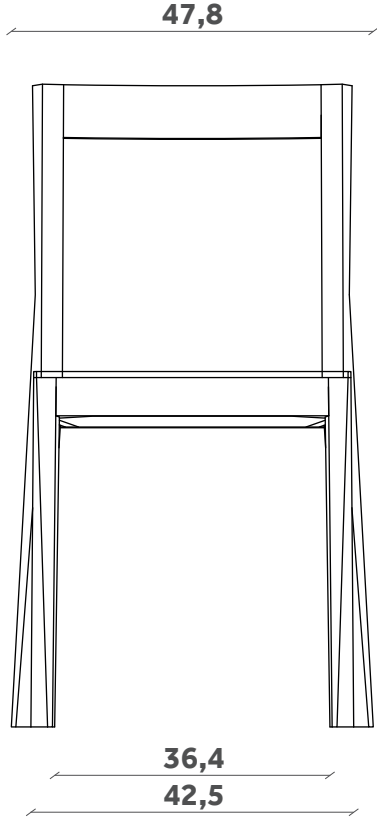

EMILIA

Sedia/Chair

Design Florian Schmid

SD 47

FINITURE / FINISHES

Struttura Structure

Laccati / Lacquer

White
Ral: 9016