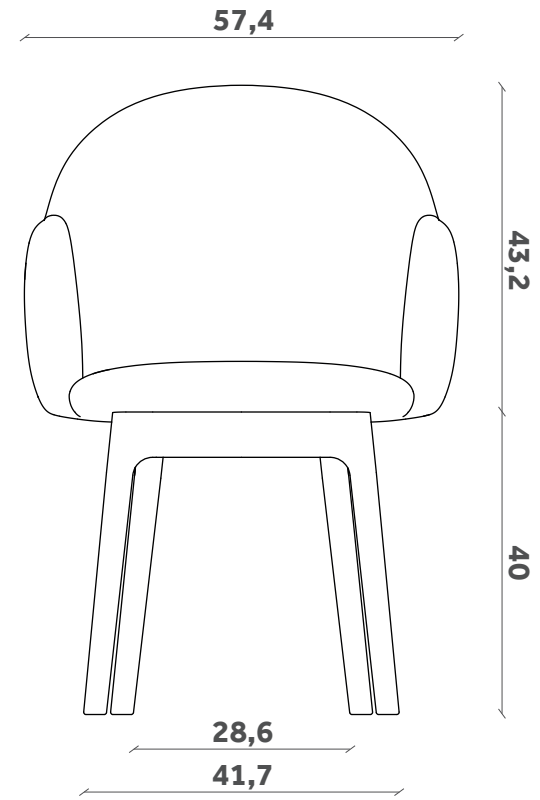

IOLA

Sedia/Chair

Design e-ggs

PL 54

FINITURE / FINISHES

Base

Base

Legno / Wood