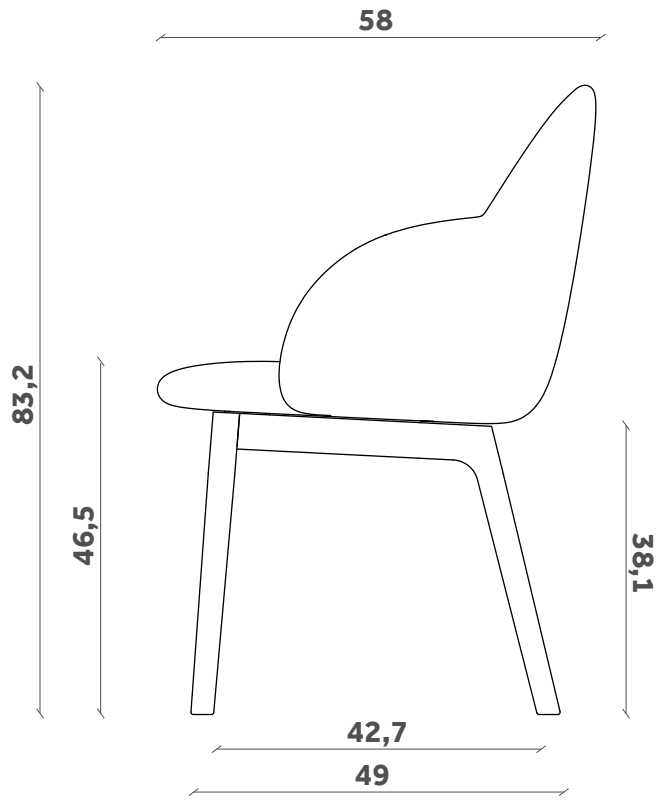

IOLA

Sedia/Chair

Design e-ggs

PL 54

FINITURE / FINISHES

Base

Base

Legno / Wood