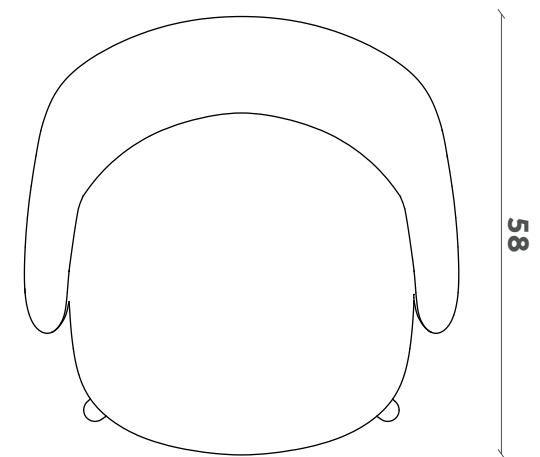

IOLA

Sedia/Chair

Design e-ggs

PL 54

FINITURE / FINISHES

Base

Base

Legno / Wood