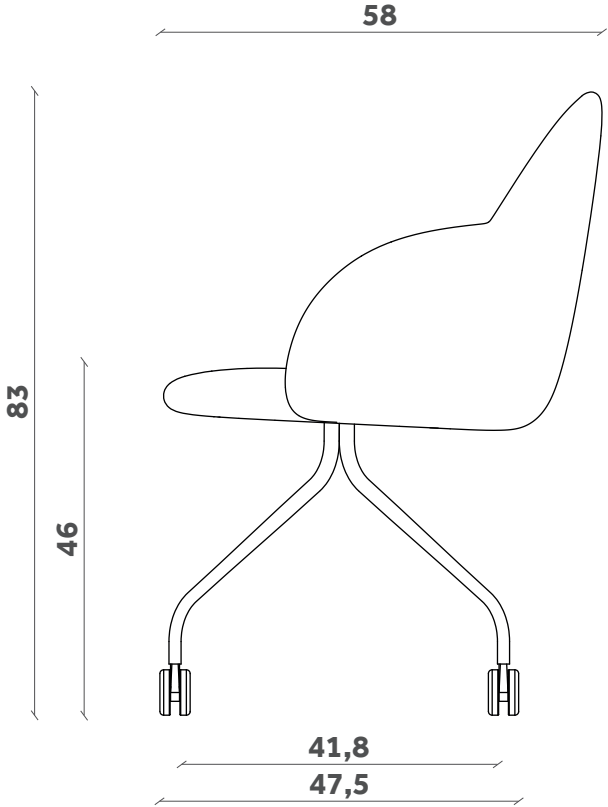

IOLA

Sedia/Chair

Design e-ggs

PL 55