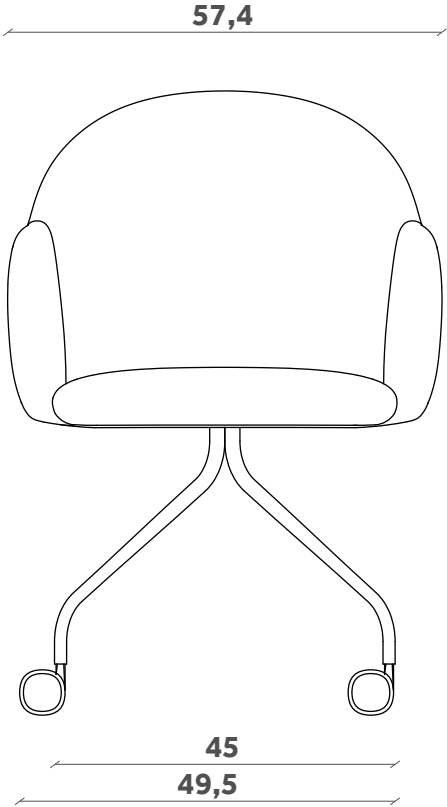

IOLA

Sedia/Chair

Design e-ggs

PL 55