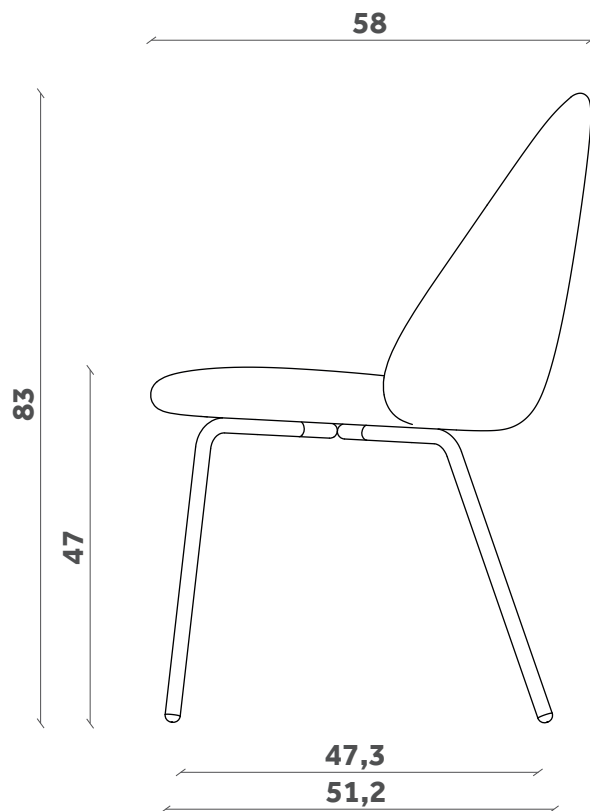

IOLA

Sedia/Chair

Design e-ggs

SD 53