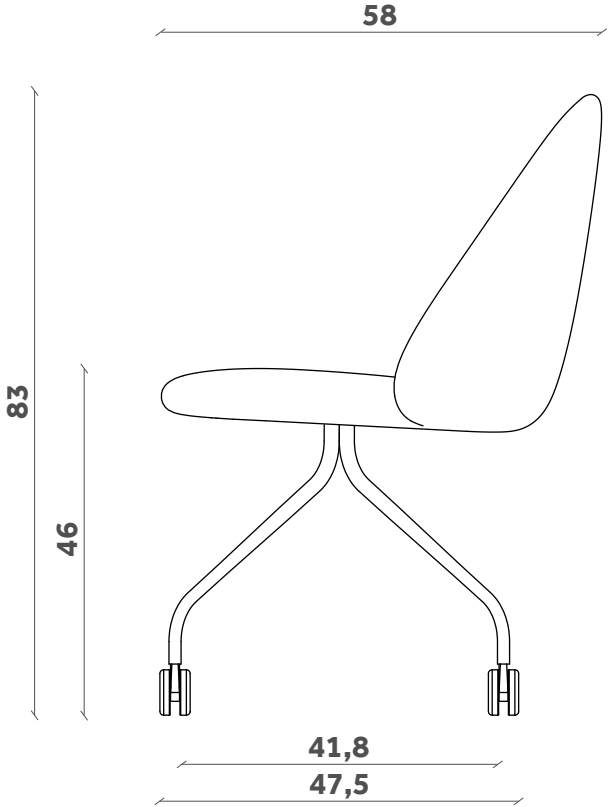

IOLA

Sedia/Chair

Design e-ggs

SD 55