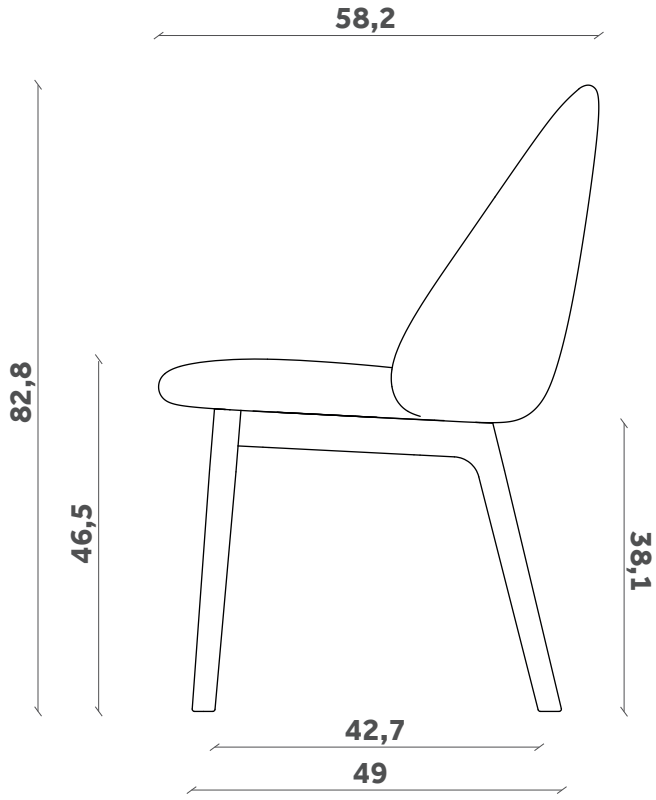

IOLA

Sedia/Chair

Design e-ggs

SD 54