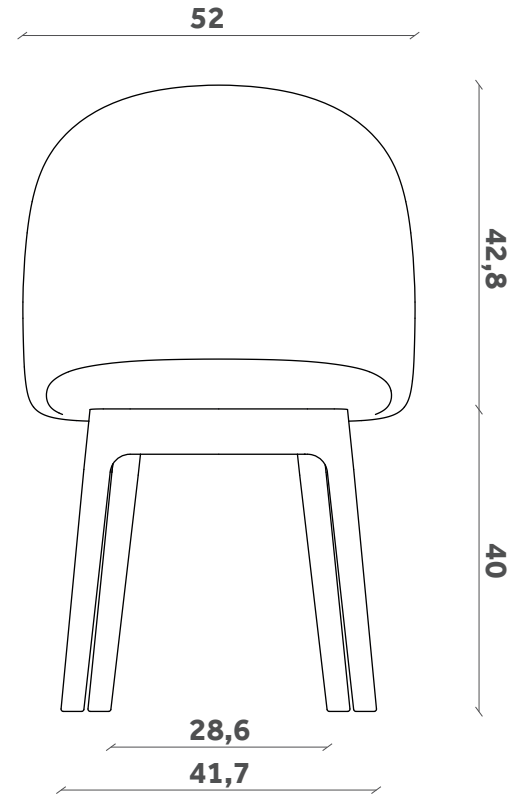

IOLA

Sedia/Chair

Design e-ggs

SD 54