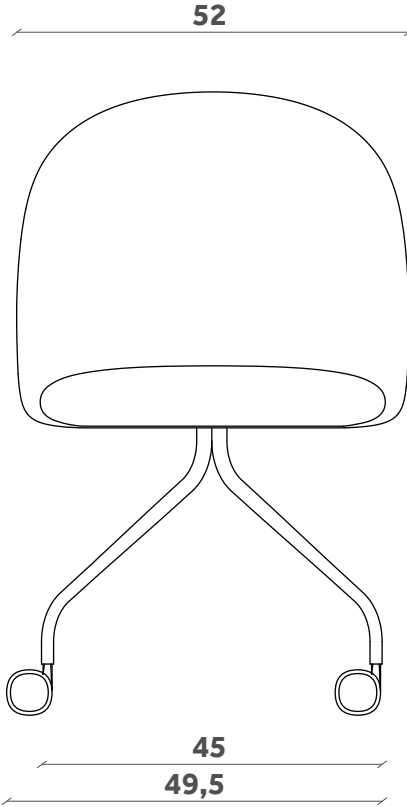

IOLA

Sedia/Chair

Design e-ggs

SD 55