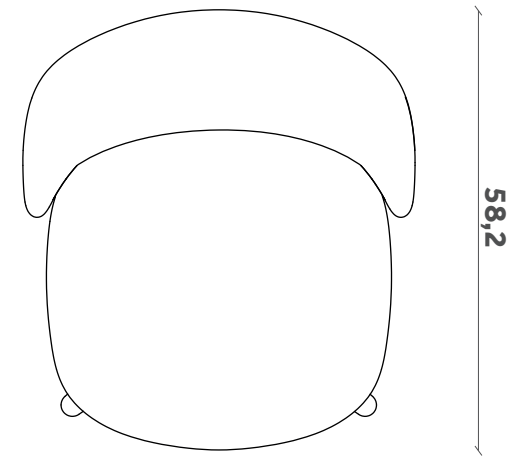

IOLA

Sedia/Chair

Design e-ggs

SD 54