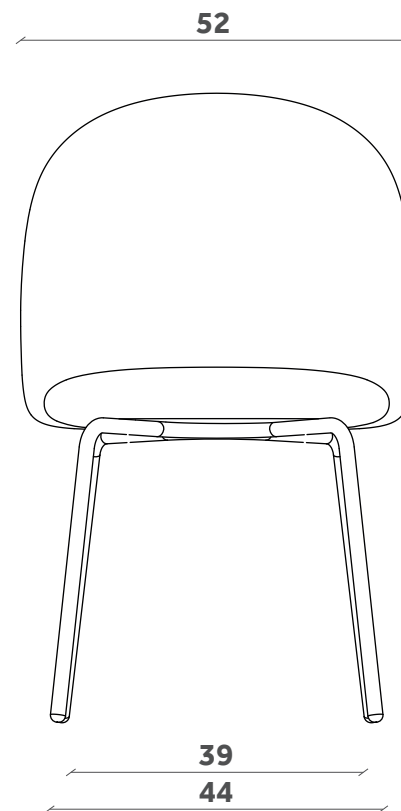

IOLA

Sedia/Chair

Design e-ggs

SD 53