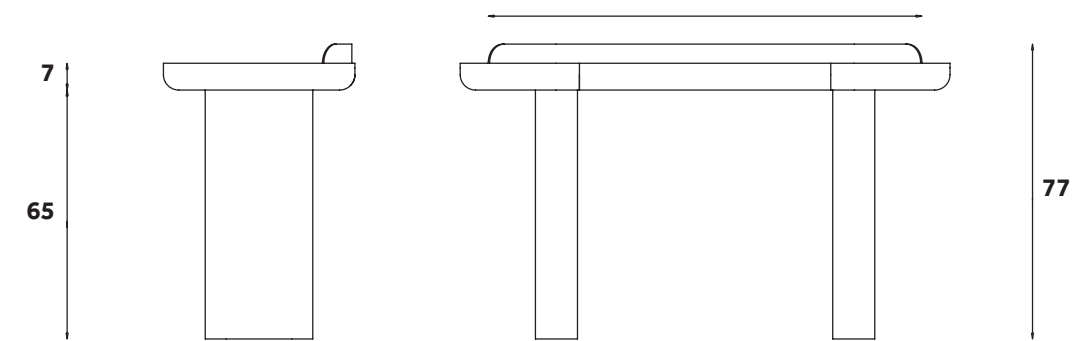

Jumbo

design Paolo Cappello

Jumbo is a solid looking writing desk designed to meet the challenges of the home office or limited space of bedrooms. A band of metal embraces the top, embellishing its volume. Jumbo also features a small drawer to please treasure hoarders.

Product description

Desk with legs and top in natural or black ash. Black or rose gold metal strip.

128x50x77h