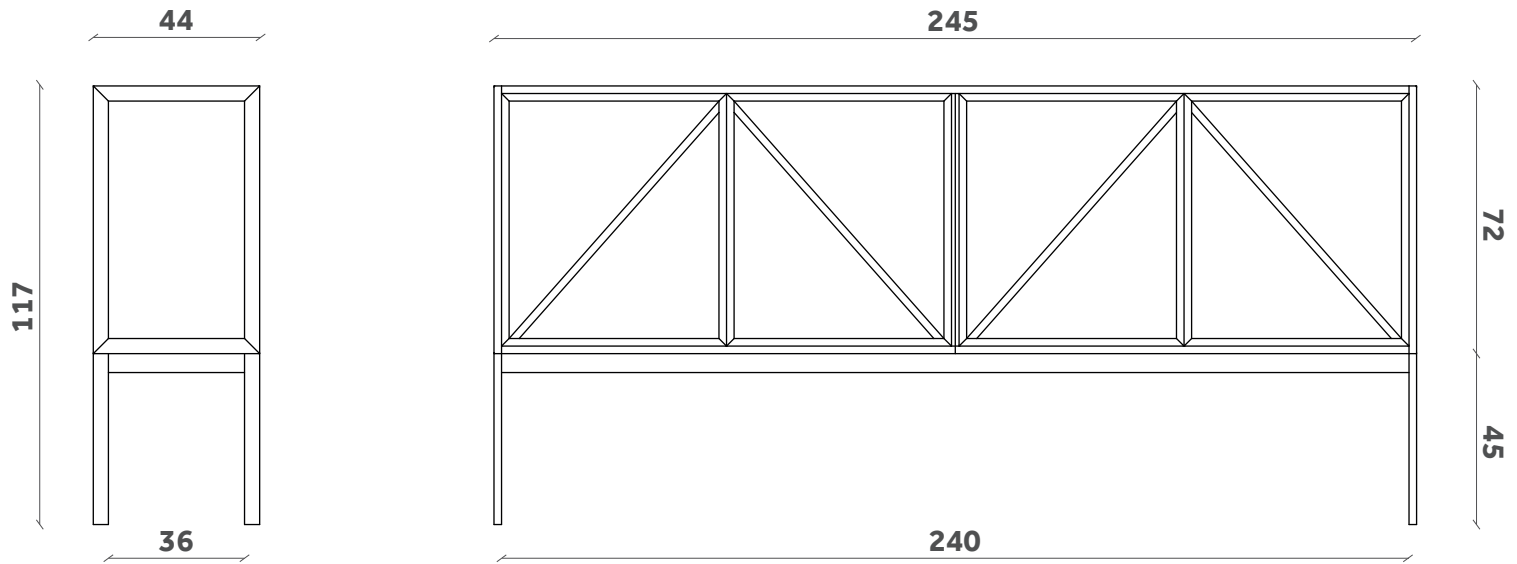

# KRAMER

Madia/Cabinet

Design e-ggs

**BF 12**

1 ripiano interno in vetro

*1 inner glass shelf*

# KRAMER

Madia/Cabinet

Design e-ggs

**BF 13**

1 ripiano interno in vetro

*1 inner glass shelf*