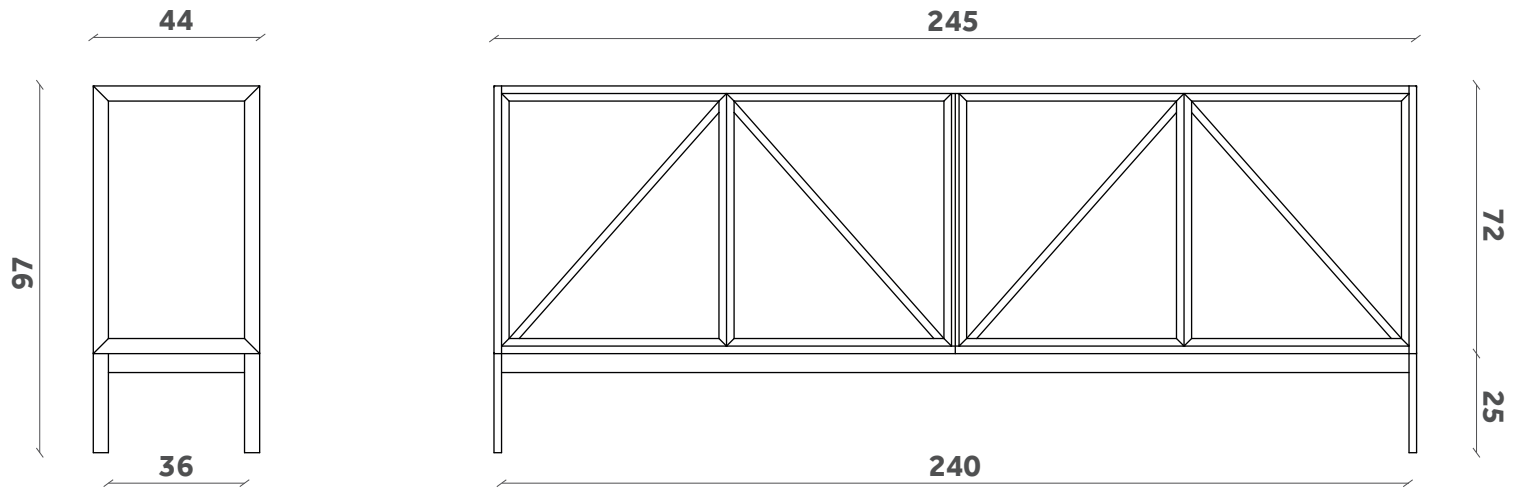

# KRAMER

Madia/Cabinet

Design e-ggs

**BF 12**

1 ripiano interno in vetro

*1 inner glass shelf*

# KRAMER

Madia/Cabinet

Design e-ggs

**BF 13**

1 ripiano interno in vetro

*1 inner glass shelf*