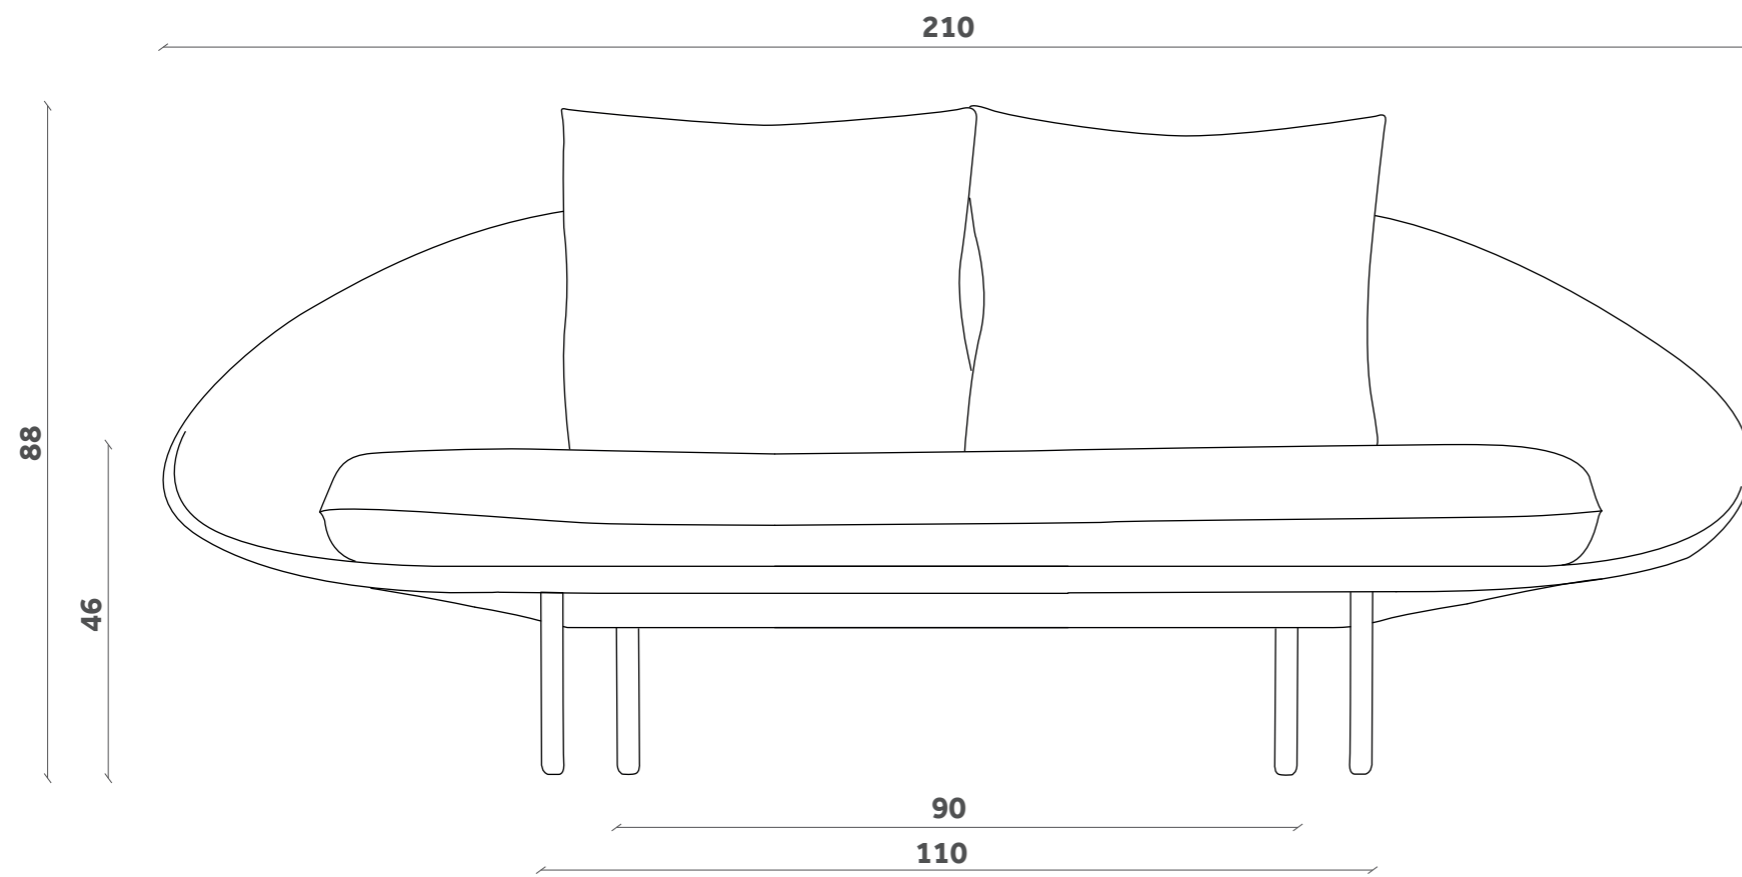

LEM
Divano/Sofa
Design Francesco Beghetto
DV 01

FINITURE / FINISHES

Seduta Seat

Tessuto cliente
h1,40x10ml

Customer own fabric
h1,40x10lm

Tramè

Beige

Dove Gray