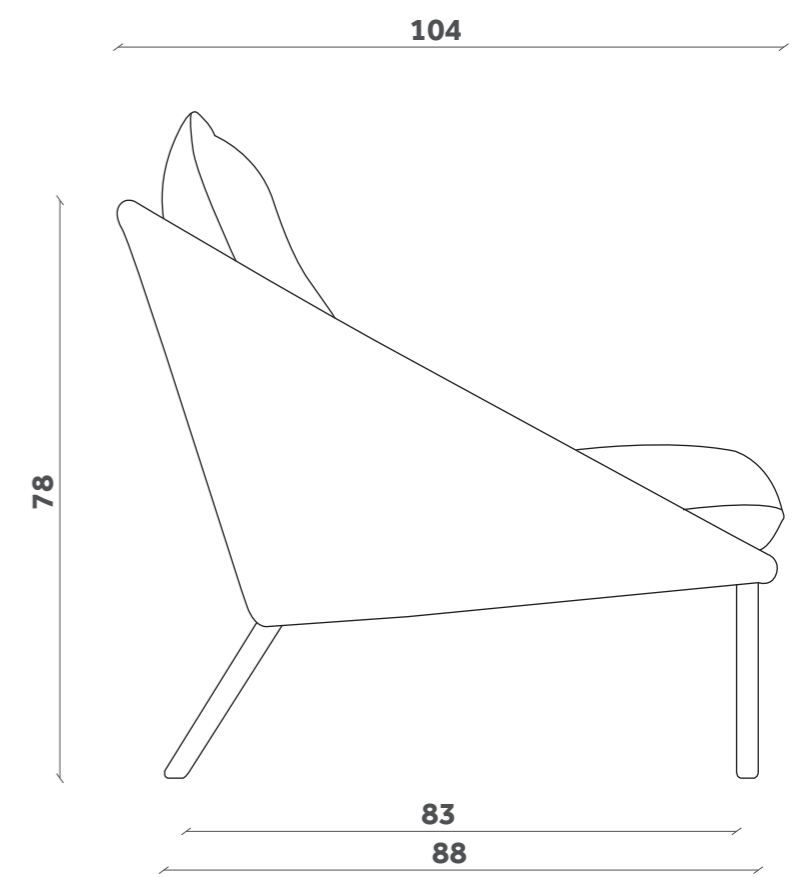

LEM
Divano/Sofa
Design Francesco Beghetto
DV 01

FINITURE / FINISHES

Seduta Seat

Tessuto cliente
h1,40x10ml

Customer own fabric
h1,40x10lm

Tramè

Beige

Dove Gray