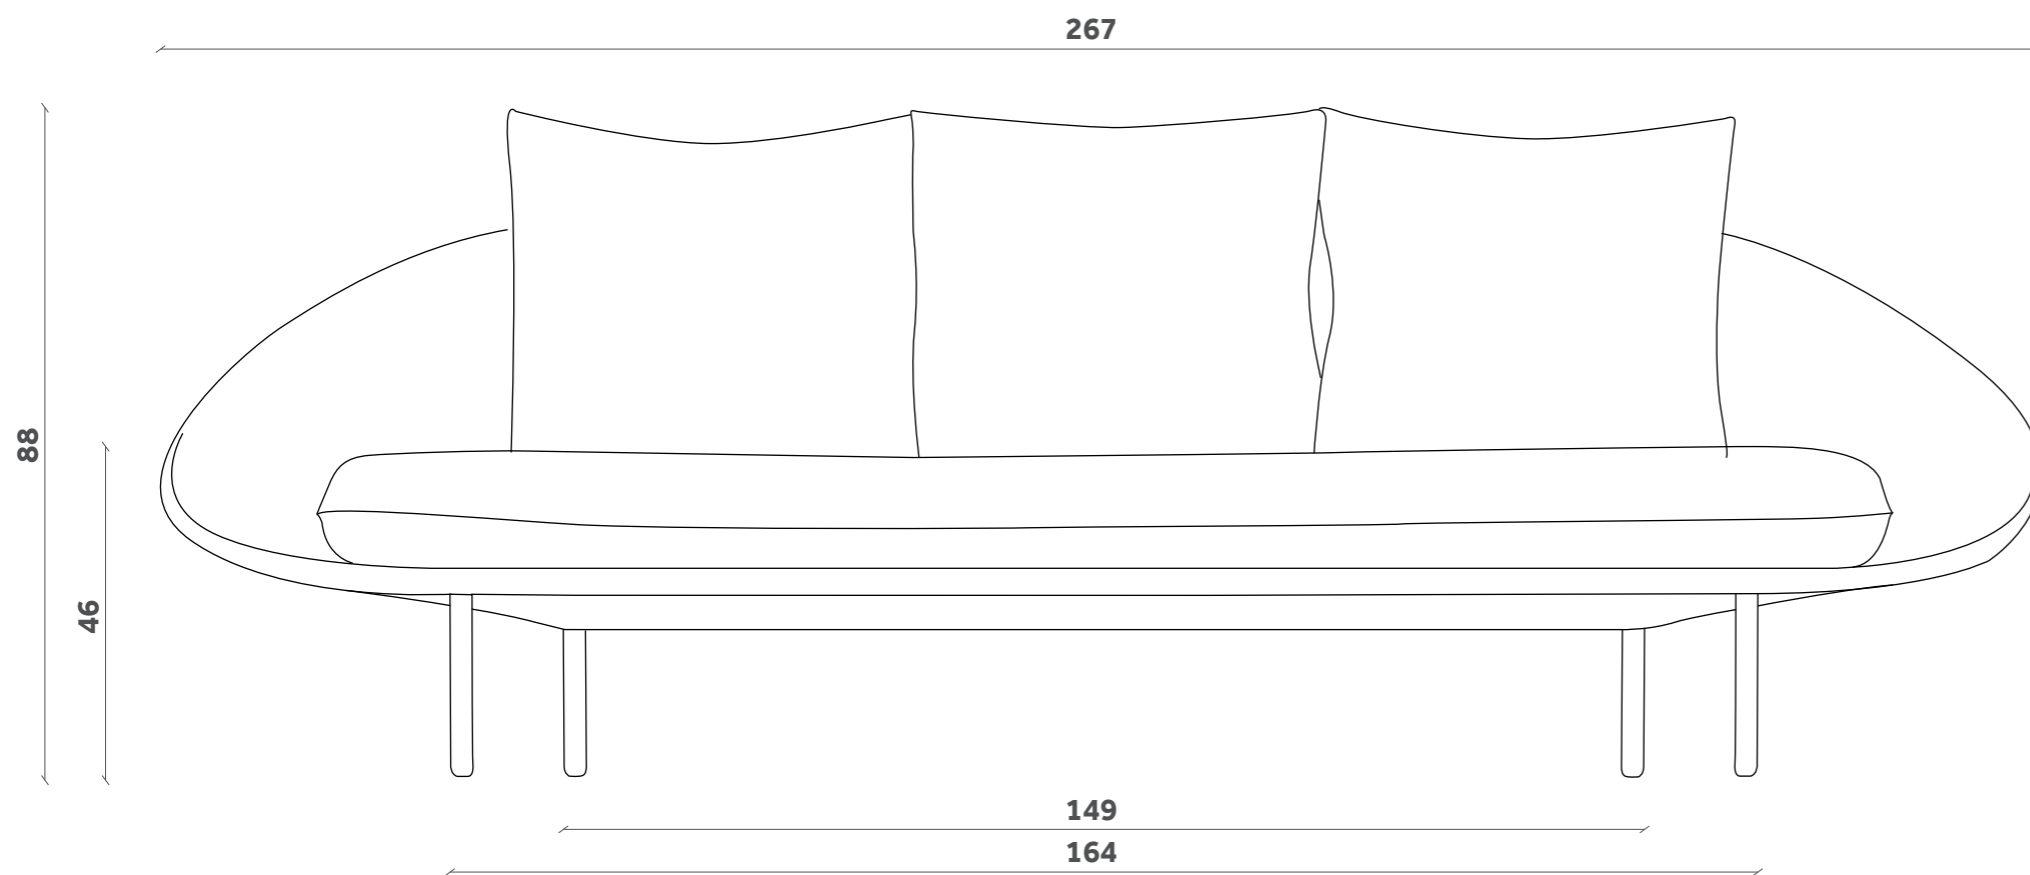

Beige

Yellow

LEM

Divano/Sofa

Design Francesco Beghetto

DV 02

FINITURE / FINISHES

Seduta Seat