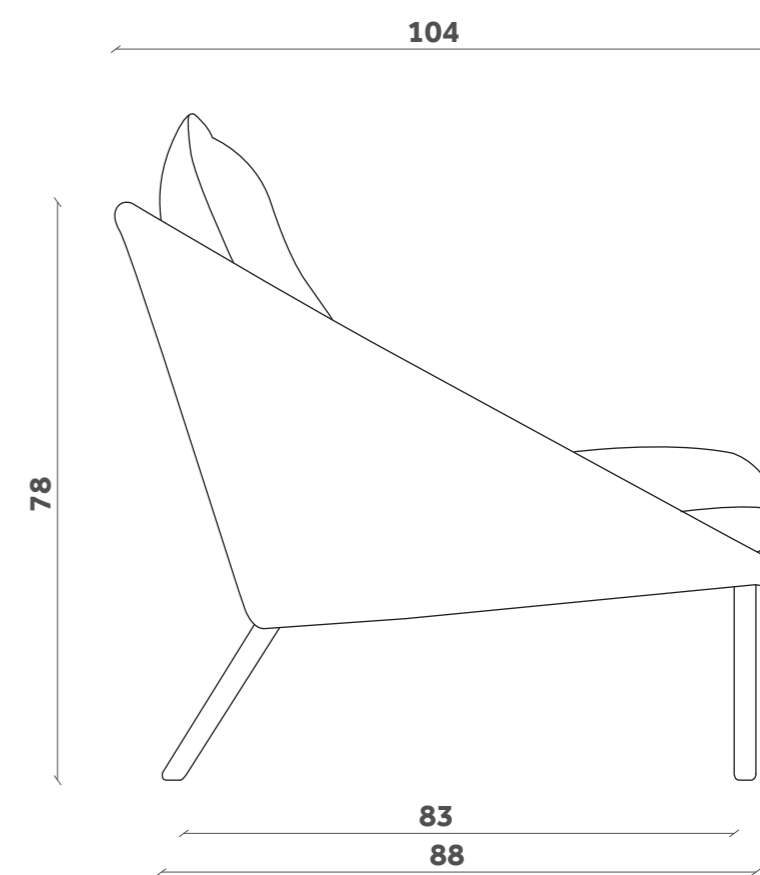

LEM

Divano/Sofa

Design Francesco Beghetto

DV 02