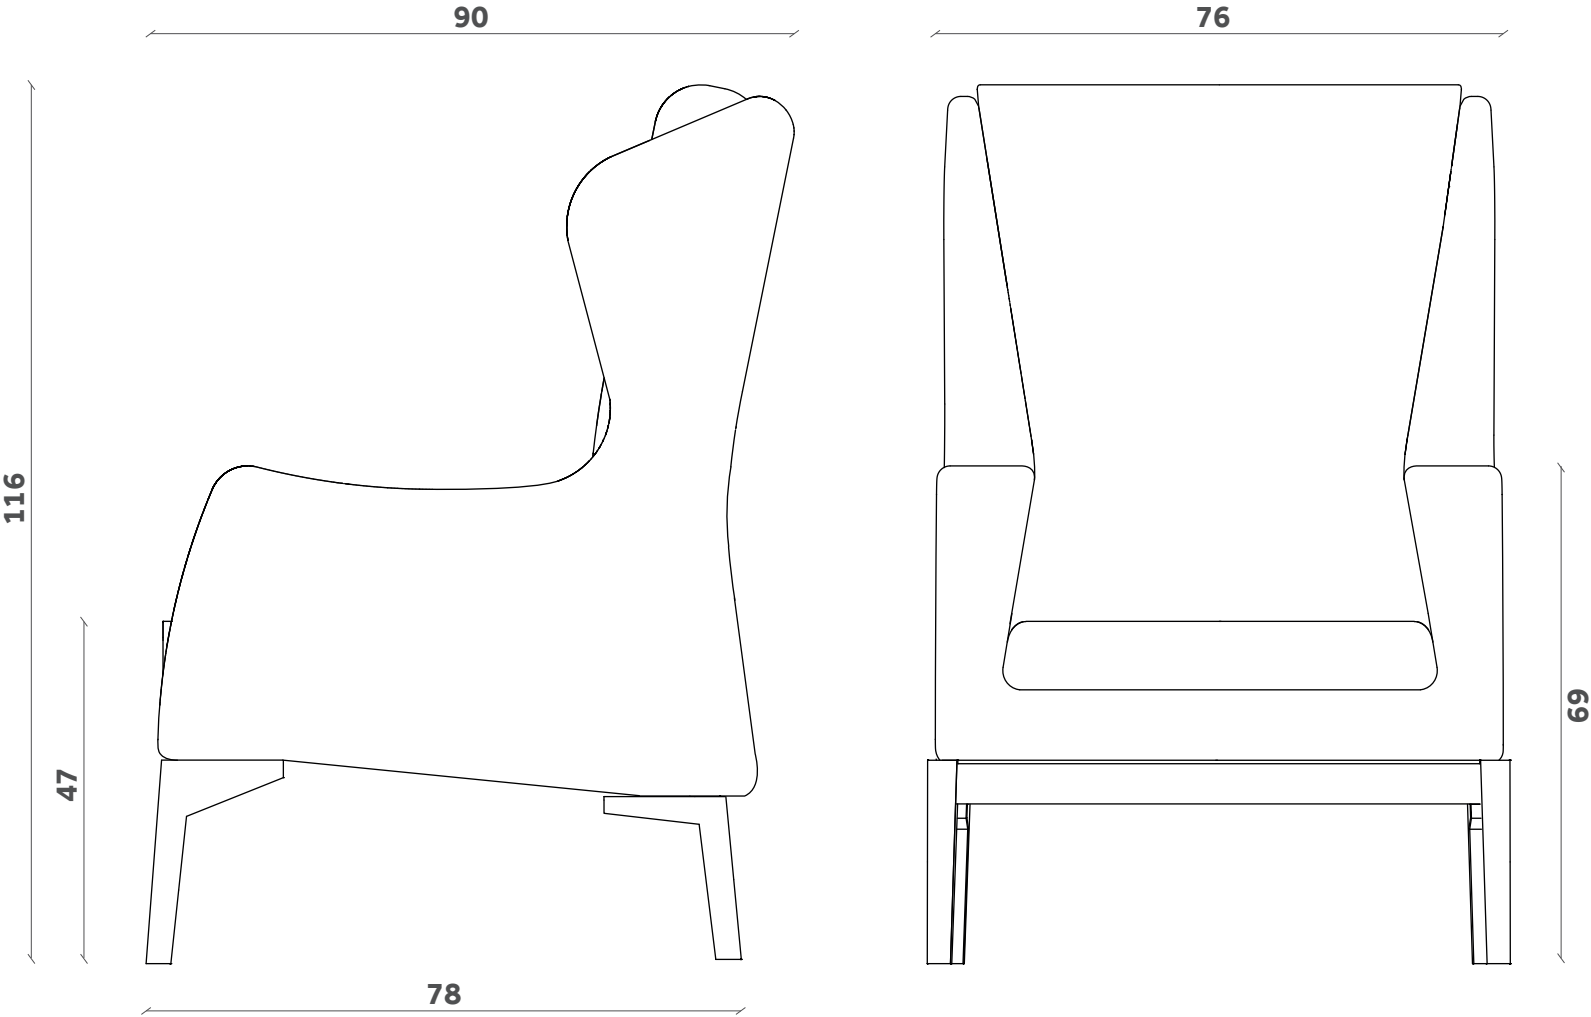

LOUISE

Poltrona/Armchair
Design Miniforms Lab

PL 05

FINITURE / FINISHES

Base Base

Legno / Wood

Beech

Ash Stained
Walnut

Black Aniline

Intense Blue
Aniline

Seduta Seat

Tessuto cliente

min. 2 pezzi
h1,40x4,3ml a seduta

Customer own fabric

min. 2 pieces
h1,40x4,3lm each

Tramè