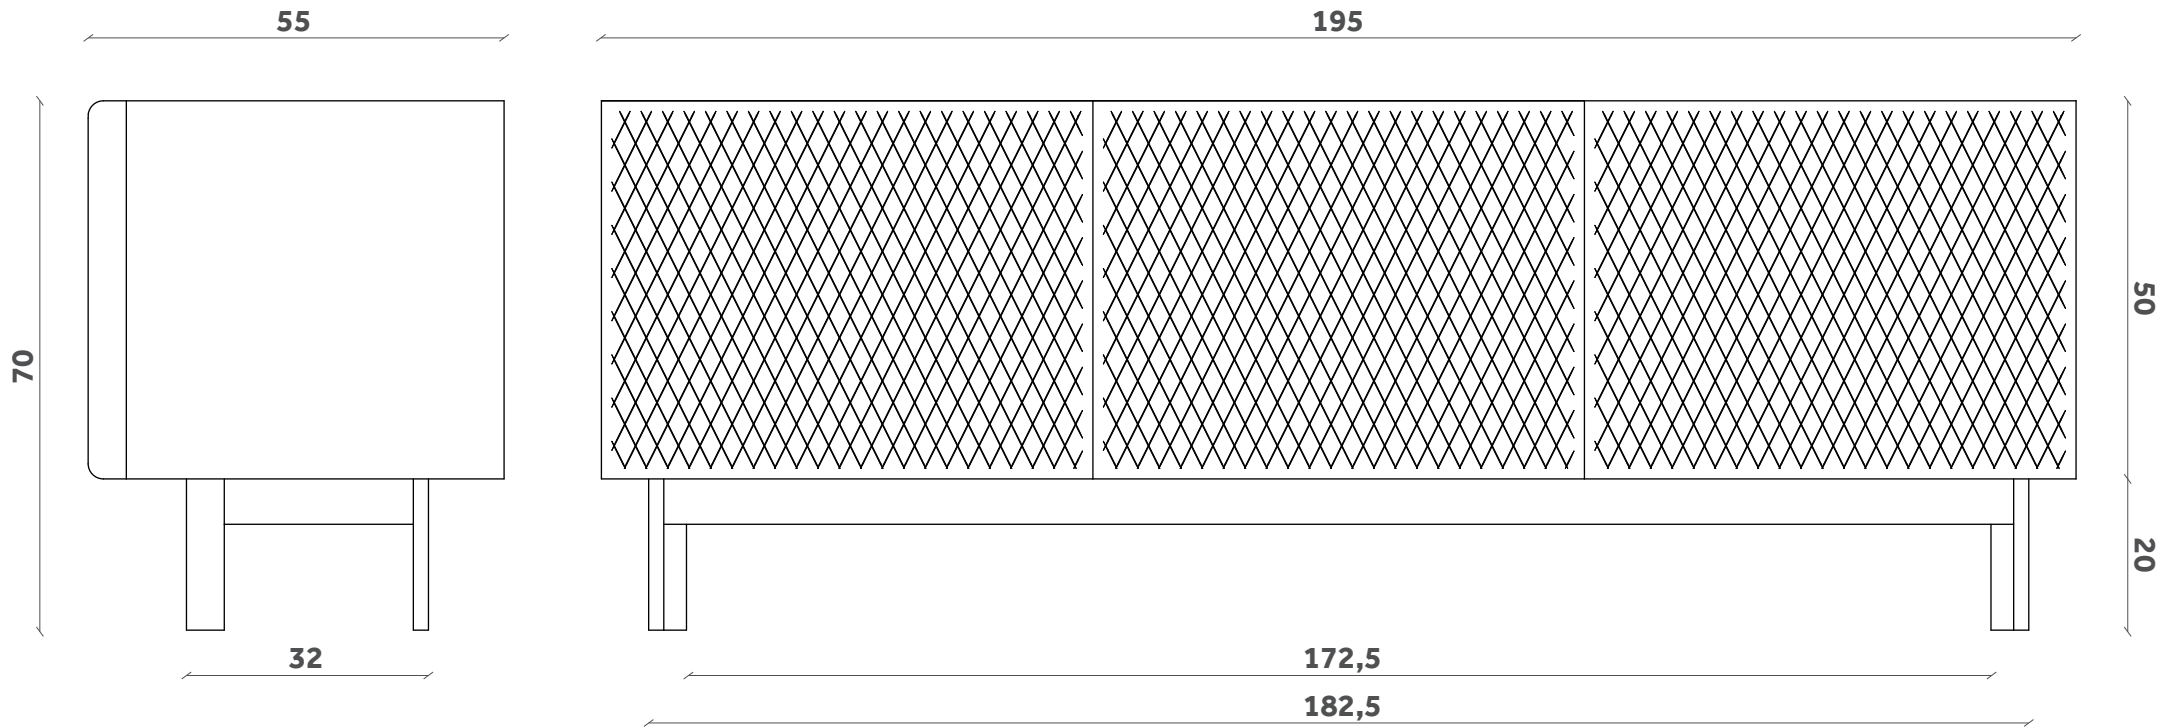

MADEMOISELLE

Madia/Cabinet

Design Miniforms Lab

BF 2075

1 cassetto centrale + 2 ripiani laterali in vetro

1 central drawer + 2 inner lateral glass shelves

FINITURE / FINISHES

Base

Base

Laccati / Lacquer

White
Ral: 9016

Silk Gray
Ral: 7044

Dusty Gray
Ral: 7037

Black
Ral: 9005

Struttura

Structure