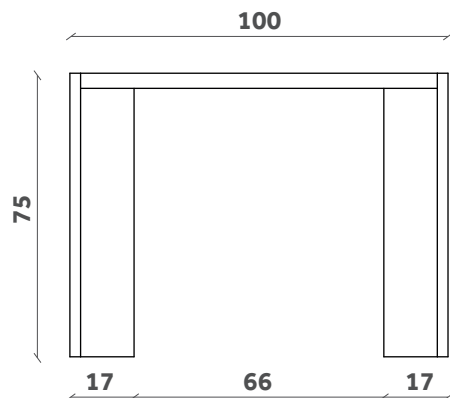

MANERO

Tavolo/Table

Design Paolo Cappello

TP 61

160x85

TP 65

180x100

TP 62

200x100

MANERO

Tavolo/Table

Design Paolo Cappello

TP 63

240x100

TP 64

300x110