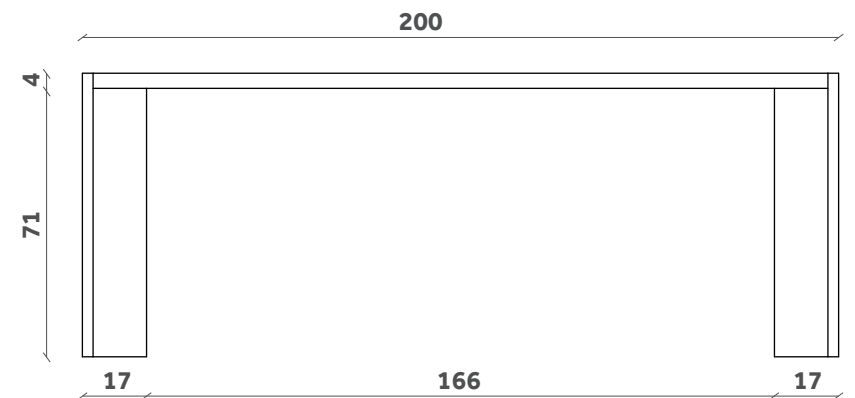

MANERO

Tavolo/Table

Design Paolo Cappello

TP 61

160x85

TP 65

180x100

TP 62

200x100

MANERO

Tavolo/Table

Design Paolo Cappello

TP 63

240x100

TP 64

300x110