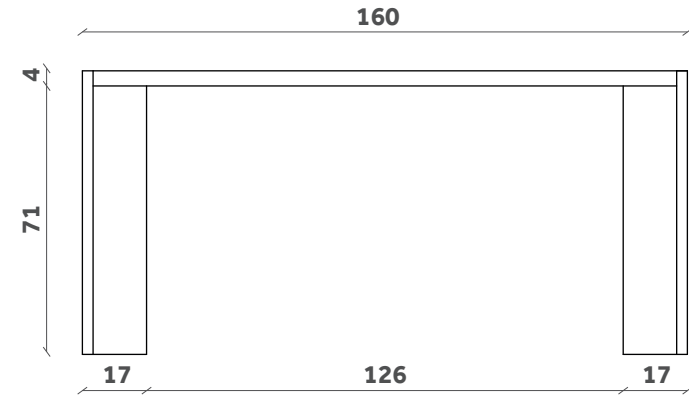

MANERO

Tavolo/Table

Design Paolo Cappello

TP 61

160x85

TP 65

180x100

TP 62

200x100

MANERO

Tavolo/Table

Design Paolo Cappello

TP 63

240x100

TP 64

300x110