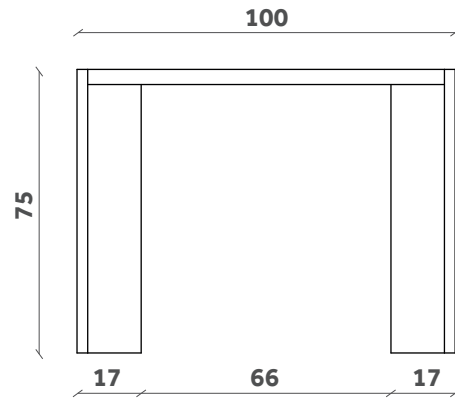

MANERO

Tavolo/Table

Design Paolo Cappello

TP 61

160x85

TP 65

180x100

TP 62

200x100

MANERO

Tavolo/Table

Design Paolo Cappello

TP 63

240x100

TP 64

300x110