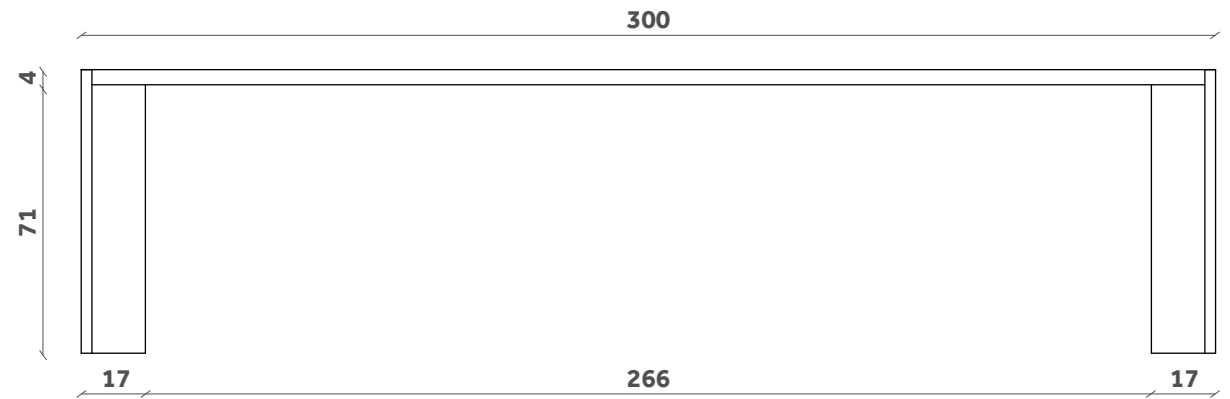

MANERO

Tavolo/Table

Design Paolo Cappello

TP 61

160x85

TP 65

180x100

TP 62

200x100

MANERO

Tavolo/Table

Design Paolo Cappello

TP 63

240x100

TP 64

300x110