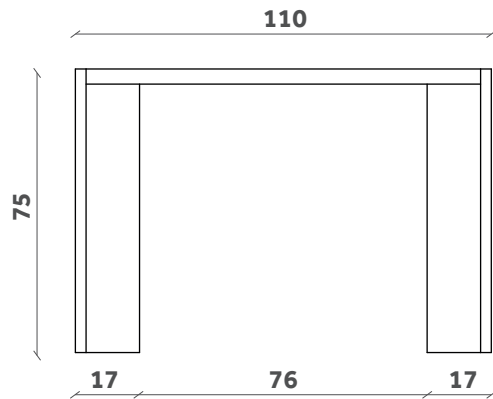

MANERO

Tavolo/Table

Design Paolo Cappello

TP 61

160x85

TP 65

180x100

TP 62

200x100

MANERO

Tavolo/Table

Design Paolo Cappello

TP 63

240x100

TP 64

300x110