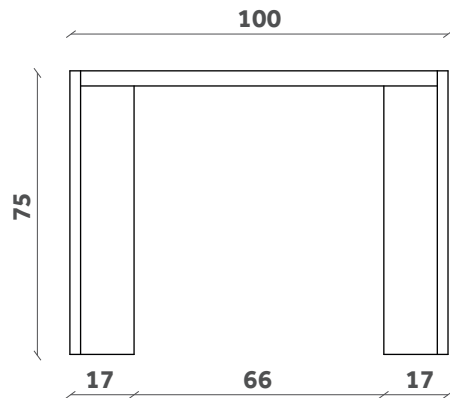

MANERO

Tavolo/Table

Design Paolo Cappello

TP 61

160x85

TP 65

180x100

TP 62

200x100

MANERO

Tavolo/Table

Design Paolo Cappello

TP 63

240x100

TP 64

300x110