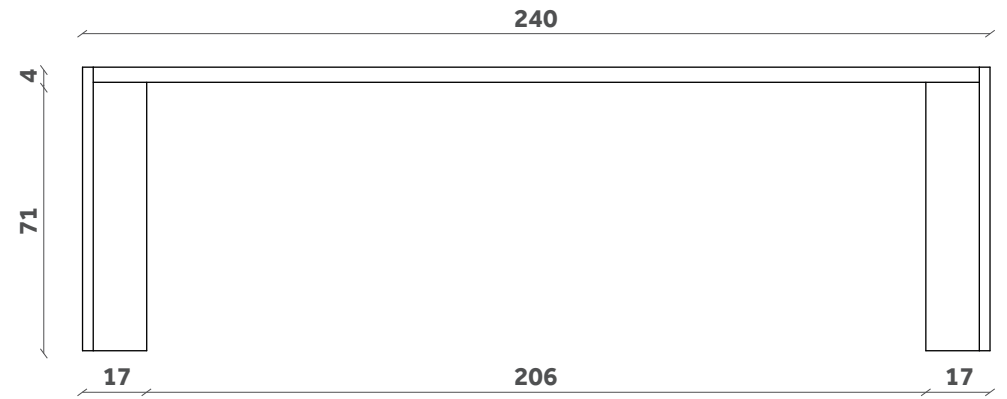

MANERO

Tavolo/Table

Design Paolo Cappello

TP 61

160x85

TP 65

180x100

TP 62

200x100

MANERO

Tavolo/Table

Design Paolo Cappello

TP 63

240x100

TP 64

300x110