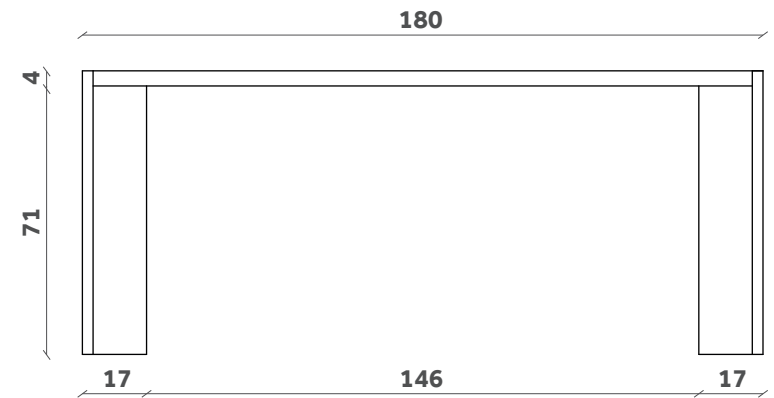

MANERO

Tavolo/Table

Design Paolo Cappello

TP 61

160x85

TP 65

180x100

TP 62

200x100

MANERO

Tavolo/Table

Design Paolo Cappello

TP 63

240x100

TP 64

300x110