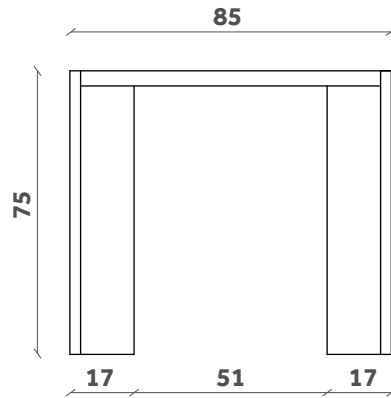

MANERO

Tavolo/Table

Design Paolo Cappello

TP 61

160x85

TP 65

180x100

TP 62

200x100

MANERO

Tavolo/Table

Design Paolo Cappello

TP 63

240x100

TP 64

300x110